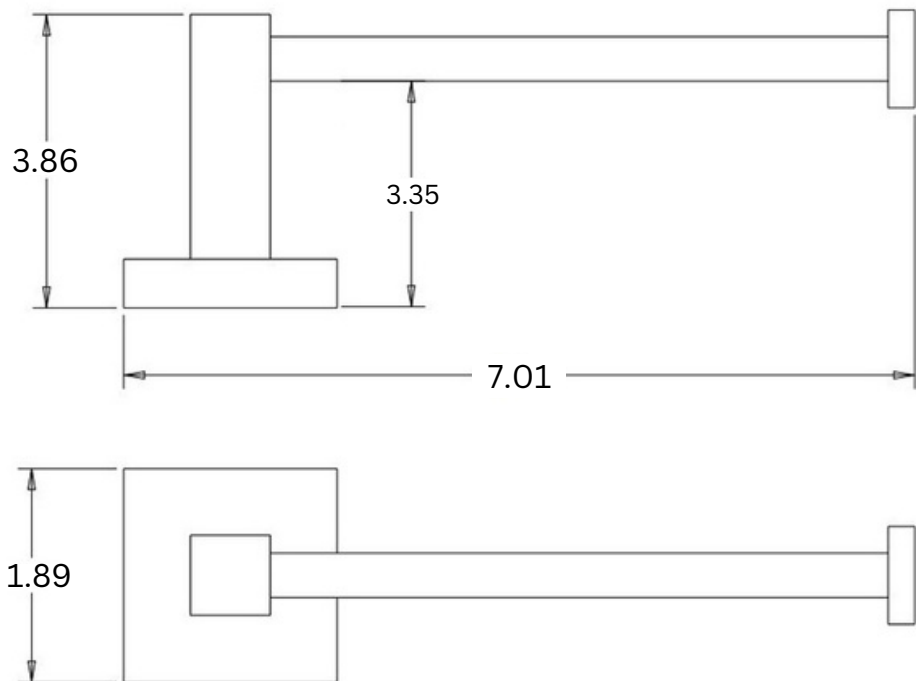

Dimensions

(Measurements in inches)

Toilet Paper Holder

**Vertical
Toilet Paper Holder
(CA3633)**

**Extended Post
Toilet Paper Holder
(CA36X3)**

Series	Model No.	Finish
Bianca	BN8304	Matte White
Capri	CA3604; CA3604BN; CA3604BZ	Polished Chrome; Brushed Nickel; Bronze
Catania	CT7304	Gun Metal Gray
Trieste	TR6304	Matte Black