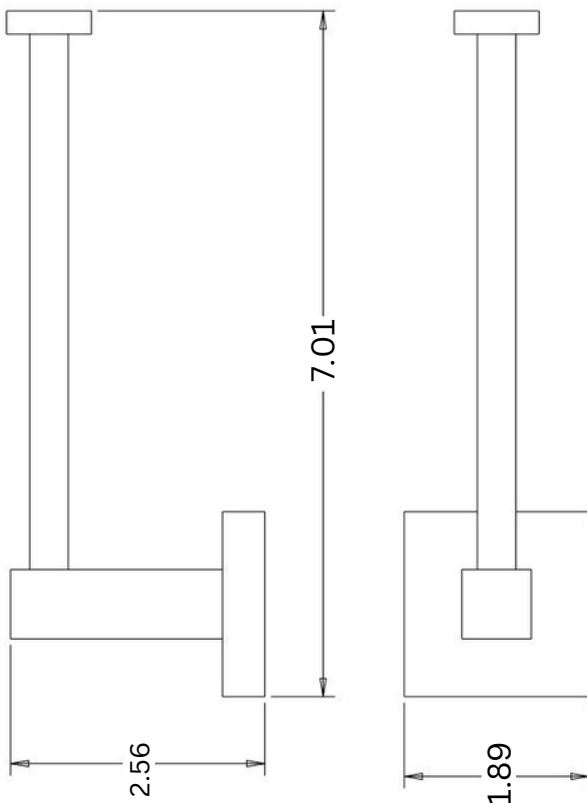

Dimensions

(Measurements in inches)

Toilet Paper Holder

**Vertical
Toilet Paper Holder
(CA3633)**

**Extended Post
Toilet Paper Holder
(CA36X3)**

Series	Model No.	Finish
Bianca	BN8304	Matte White
Capri	CA3604; CA3604BN; CA3604BZ	Polished Chrome; Brushed Nickel; Bronze
Catania	CT7304	Gun Metal Gray
Trieste	TR6304	Matte Black

Dimensions

(Measurements in inches)

Robe Hook