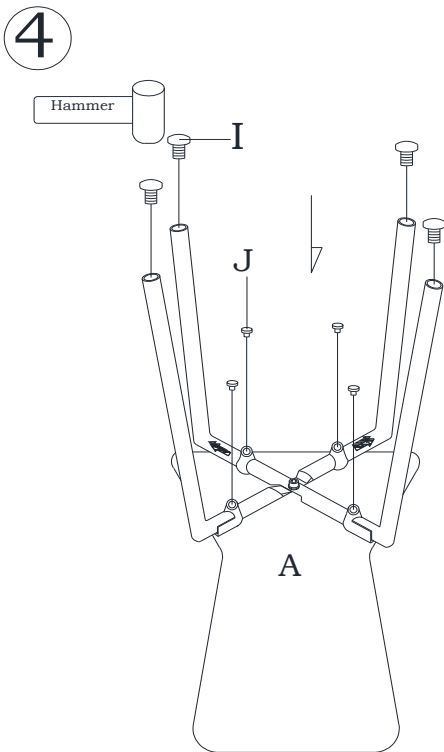

**PARTS LIST**

	A. 1PC
	B. 1PC
	C. 1PC
	D. 1PC
	E. 4PCS
	F. 5PCS
	G. 2PCS
	H. 2PCS
	I. 4PCS
	J. 4PCS
	K. 1PC

**ASSEMBLY INSTRUCTION**

**NOTE:** Insert 'G' on the legs with ↑ and 'H' on the legs without ↑.

**NOTE:** Arrow indicates front of seat.

**NOTE:** The ↑ must be facing the seat's front.

**Thank you for purchasing our product!**

Please assemble the products with the guidance of this manual instruction. Contact our friendly customer service department with any comments or in case there is any missing or damaged parts or hardware. Replacements for missing or damaged parts or hardware are normally shipped within 2 to 3 days.