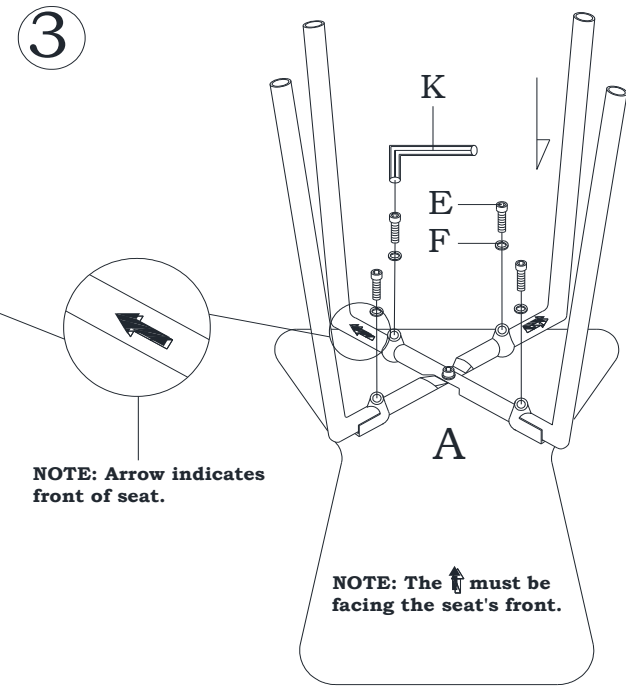

**PARTS LIST**

	A. 1PC
	B. 1PC
	C. 1PC
	D. 1PC
	E. 4PCS
	F. 5PCS
	G. 2PCS
	H. 2PCS
	I. 4PCS
	J. 4PCS
	K. 1PC

**ASSEMBLY INSTRUCTION**

**NOTE:** Insert 'G' on the legs with ↑ and 'H' on the legs without ↑.

**NOTE:** Arrow indicates front of seat.

**NOTE:** The ↑ must be facing the seat's front.

**Thank you for purchasing our product!**

Please assemble the products with the guidance of this manual instruction. Contact our friendly customer service department with any comments or in case there is any missing or damaged parts or hardware. Replacements for missing or damaged parts or hardware are normally shipped within 2 to 3 days.