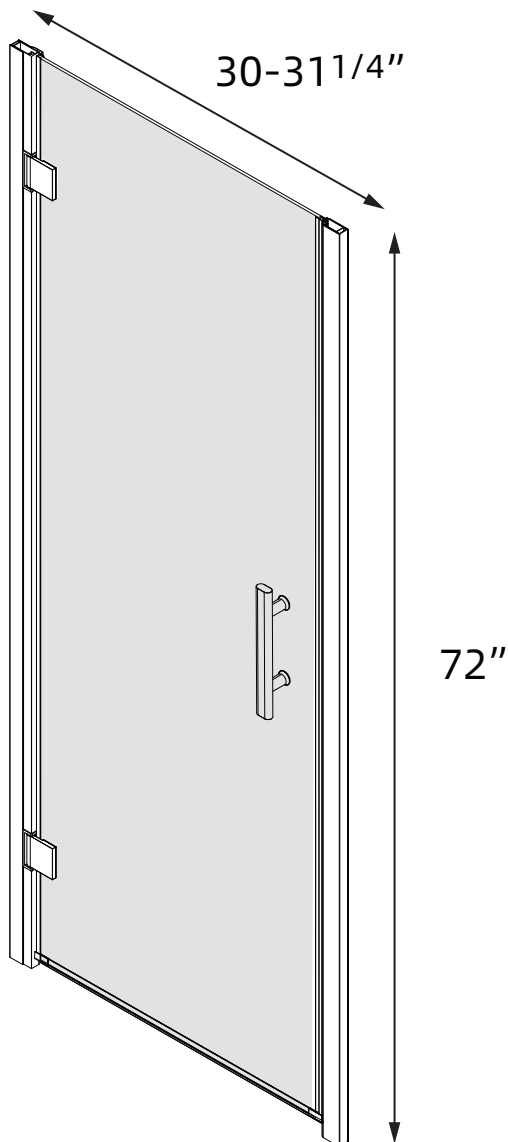

626-679-3588
service@getprohome.com
www.getprohome.com
162 Atlantic St, Pomona, CA 91768

PRODUCT
INSTRUCTION
VIDEO

SIZE DETAILS

SHOWER DOOR

626-679-3588
service@getprohome.com
www.getprohome.com
162 Atlantic St, Pomona, CA 91768

PRODUCT
INSTRUCTION
VIDEO

SIZE DETAILS

SHOWER DOOR

KINDLY ATTENTION: To ensure a perfect installation, please measure the actual shower door size for the opening and mark the enclosure accordingly. Do not prepare the opening until you have received the shower door. Because the shower door dimensions may vary by up to 1 1/4 inch due to the manufacturing process.