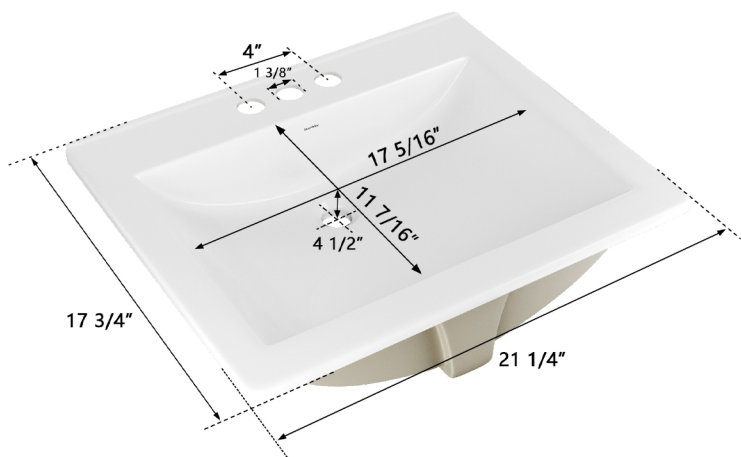

## FEATURES

- High-Temperature Fired Ceramic
- Scratch, Stain & Fade Resistant
- Smooth & Non-Porous Surface
- Easy to Clean & Maintain
- Seamless Modern Design
- Curved Bottom for Better Drainage
- Front Overflow Design
- Compatible with 4" Centerset Faucets

## SPECIFICATIONS

- Material: Ceramic
- Outer Dimensions: 21 1/4" × 17 3/4" × 6 5/8"
- Inner Dimensions: 17 5/16" × 11 7/16" × 4 1/2"
- Drain Hole Diameter: 1 3/4"
- Overflow Included: Yes
- Countertop Edge Width: 4 1/8"
- Faucet Hole Spacing: 4"
- Basin Shape: Rectangular
- Weight: 22.49 lbs

## PACKAGE CONTENTS

- Bathroom Sink × 1
- Cutout Template × 1
- Instruction Manual × 1