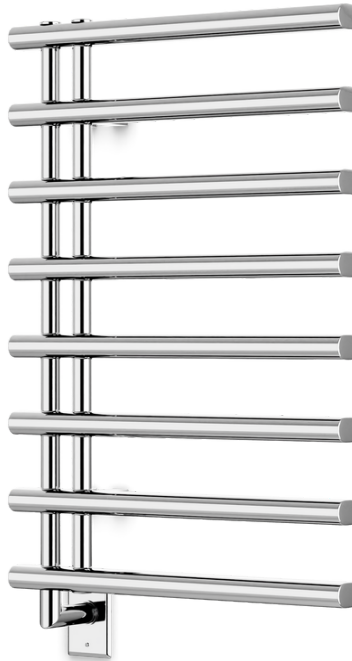

ML07550W

artos®

Linx Round 30" x 20" Hardwired Towel
Dryer

OPERATING SPECIFICATIONS

FEATURES

Towel warming, drying, and auxiliary heating.

ELEMENT

300W, 110V

CODES

UL Approved
CSA-US Approved

ML07550W

artos®

Linx Round 30" x 20" Hardwired Towel
Dryer

PRODUCT DIMENSIONS