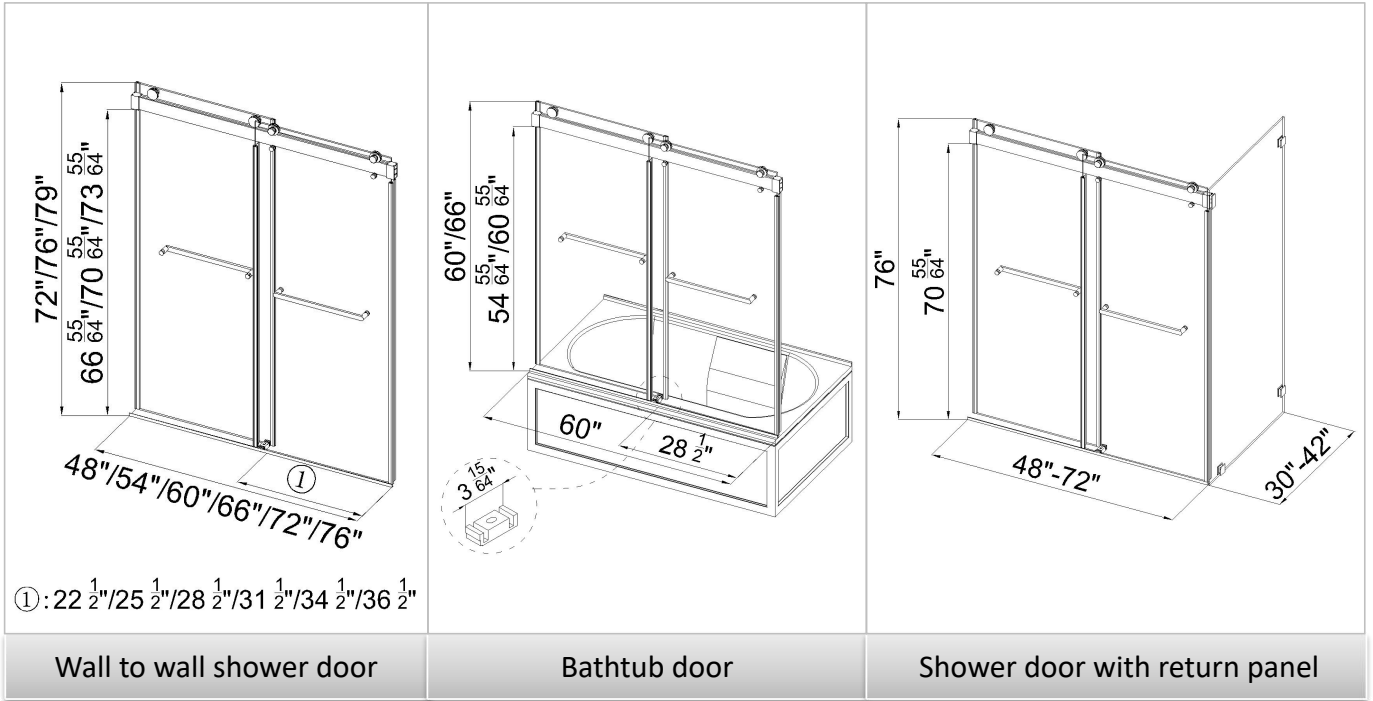

DS13

Glass A/B
(Towel bar handle)