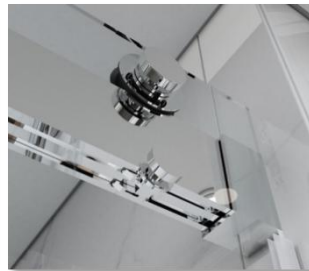

DS13

Frameless Double Sliding Door with Soft-closing System

It has been tested 100,000 times and can last 20 years, more safety and stable.

Stainless steel 304 hardware accessories.

stainless steel guide rail; 4 pcs Dia 2-9/25" (60mm) rollers,

2 pcs of round handles, handle length 20-2/3" (525mm).

3/8" (10mm) Double- side easy clean tempered glass in United States standards.

Can be adjusted width in 2" to 3" (50-76mm),

easy & quick installation,

also equipped with professional installation video.

20 years warranty.

DS13

Glass A/B
(Towel bar handle)

Glass H
(Finger pull)

Easy-Clean Glass

Common Glass

Chrome