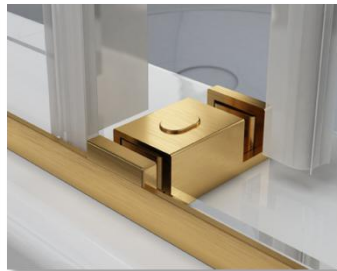

DS13

Frameless Double Sliding Door with Soft-closing System

It has been tested 100,000 times and can last 20 years, more safety and stable.

Stainless steel 304 hardware accessories.

stainless steel guide rail; 4 pcs Dia 2-9/25" (60mm) rollers,

2 pcs of round handles, handle length 20-2/3" (525mm).

3/8" (10mm) Double- side easy clean tempered glass in United States standards.

Can be adjusted width in 2" to 3" (50-76mm),

easy & quick installation,

also equipped with professional installation video.

20 years warranty.

DS13

Glass A/B
(Towel bar handle)

Glass H
(Finger pull)

Easy-Clean Glass

Common Glass

Chrome