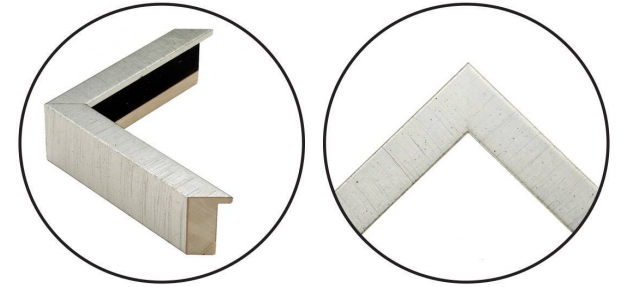

# WENDOVER ART GROUP

---

ITEM NUMBER : **WLA2241**

TITLE : **Charcoal Still Life**

**Studies 1**

OUTWARD DIMENSION (W X H) : **19" x 21"**

FRAME (WIDTH X DEPTH) : **M0454 | 0.75" x 2"**

FRAME FINISH : **Standard Frame**

**Etched Silver Leaf**

DESCRIPTION :

**Giclee on Watercolor Paper, Deckled and Floated on Mat,**

**Framed in Shadowbox**