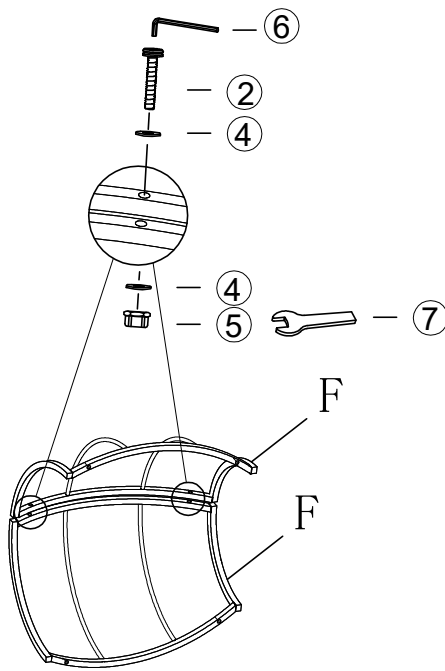

# Component List

LABEL		DESCRIPTION	QTY
A		Left Armrest/Leg	2
B		Right Armrest/Leg	2
C		Seat Frames	2
D		Back Frames	2
E		Table Top	1
F		Table Legs	4
G		Bottom Ring	1
H		Seat Cushions	2
I		Big Back Cushions	2
J		Small Back Cushions	2

# Hardware List

LABEL		DESCRIPTION	QTY
①	 M6*15	Bolts	4
②	 M6*35	Bolts	24
③	 M6*45	Bolts	4
④	 M6	Washers	40
⑤	 M6	Nuts	8
⑥	 M6	Allen Wrench	1
⑦	 M6	Wrench	1

1

2

3

4

**Fully tighten all bolts on this step!**

5

2PCS

6

<p>⑥</p>  <p>M6</p>	<p>⑦</p>  <p>M6</p>	<p>⑤ X2PC</p>  <p>M6</p>	<p>② X2PC</p>  <p>M6*35</p>	<p>④ X4PC</p>  <p>M6</p>
--	--	--	--	---

7

8

9

**Fully tighten all bolts on this step!**