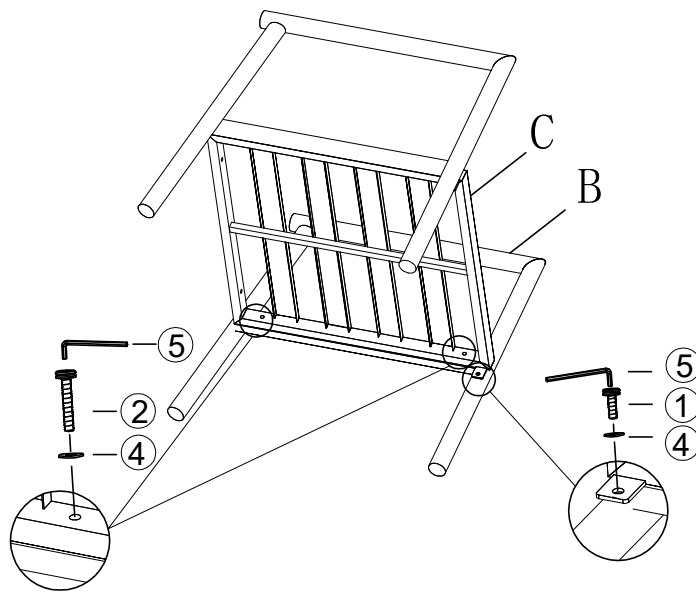

# Component List

LABEL		DESCRIPTION	QTY
A		Left Armrest/Leg	2
B		Right Armrest/Leg	2
C		Seat Frames	2
D		Back Frames	2
E		Table Top	1
F		Table Legs	4
G		Bottom Ring	1
H		Seat Cushions	2
I		Big Back Cushions	2
J		Small Back Cushions	2

# Hardware List

LABEL		DESCRIPTION	QTY
①	 M6*15	Bolts	4
②	 M6*35	Bolts	24
③	 M6*45	Bolts	4
④	 M6	Washers	40
⑤	 M6	Nuts	8
⑥	 M6	Allen Wrench	1
⑦	 M6	Wrench	1

1

2

3

4

**Fully tighten all bolts on this step!**