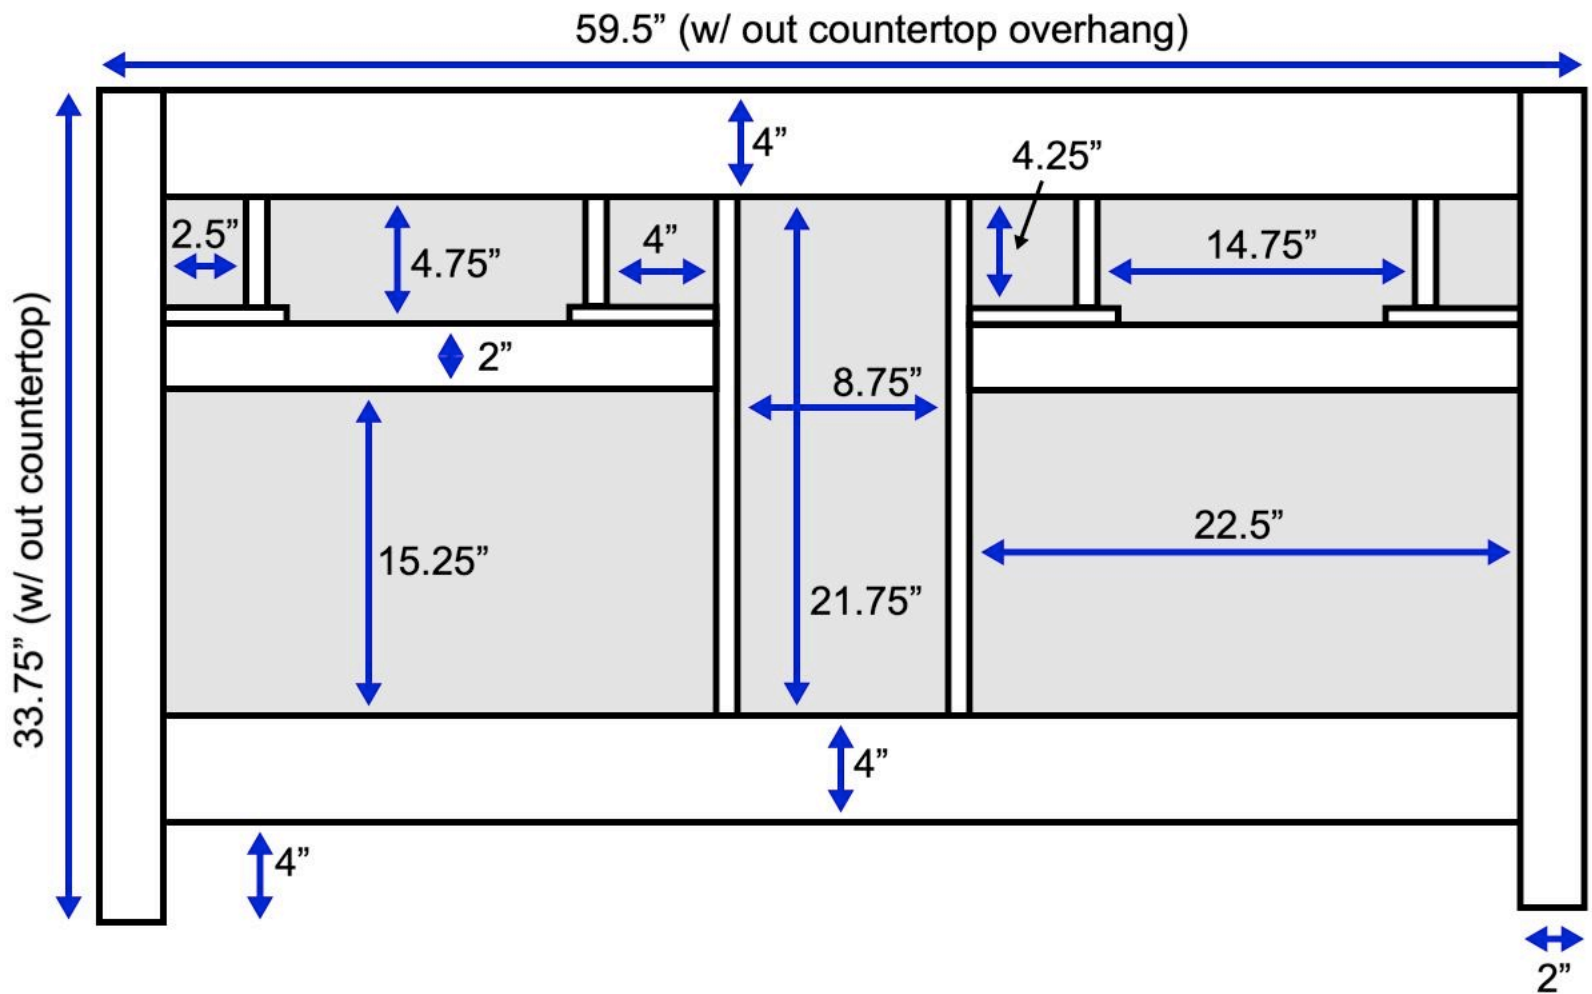

Yorkshire 60-inch Double Bath Vanity (Back View)

All measurements are approximate and rounded to the nearest quarter inch.
Please allow for a slight margin of error.