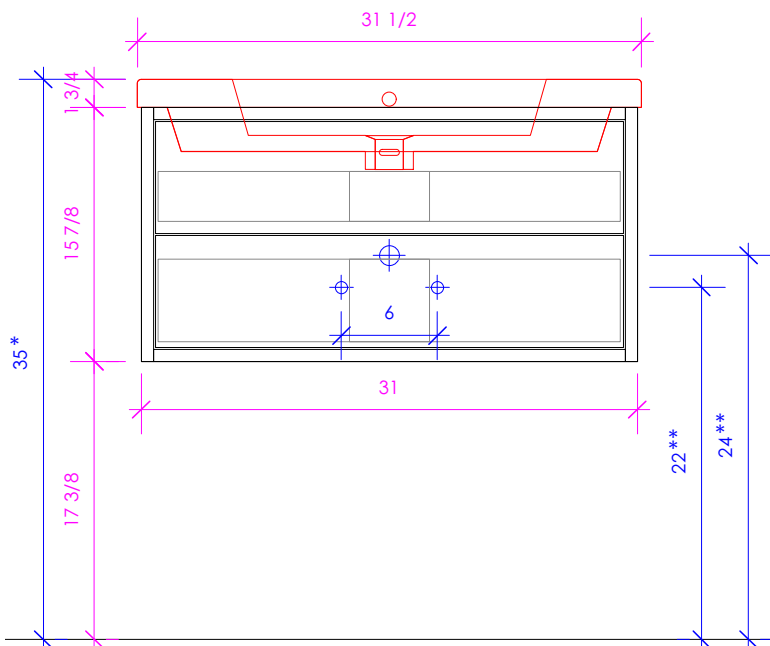

## AQUASEI

AQS-W-32

SUGGESTED PLUMBING LOCATION WHEN USED WITH 5232 OR 5242L/R

SUGGESTED PLUMBING LOCATION WHEN USED WITH 5212

\* Recommended installation height  
\*\* Recommended plumbing location