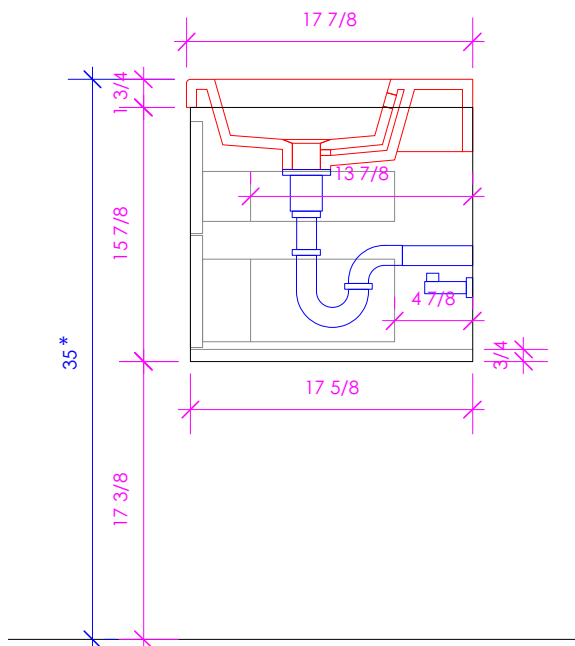

## AQUASEI

AQS-W-32

SUGGESTED PLUMBING LOCATION WHEN USED WITH 5232 OR 5242L/R

SUGGESTED PLUMBING LOCATION WHEN USED WITH 5212

\* Recommended installation height  
\*\* Recommended plumbing location