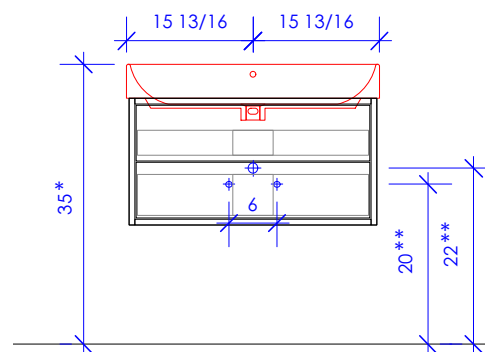

## AQUASEI

AQS-W-32

SUGGESTED PLUMBING LOCATION WHEN USED WITH 5232 OR 5242L/R

SUGGESTED PLUMBING LOCATION WHEN USED WITH 5212

\* Recommended installation height  
\*\* Recommended plumbing location