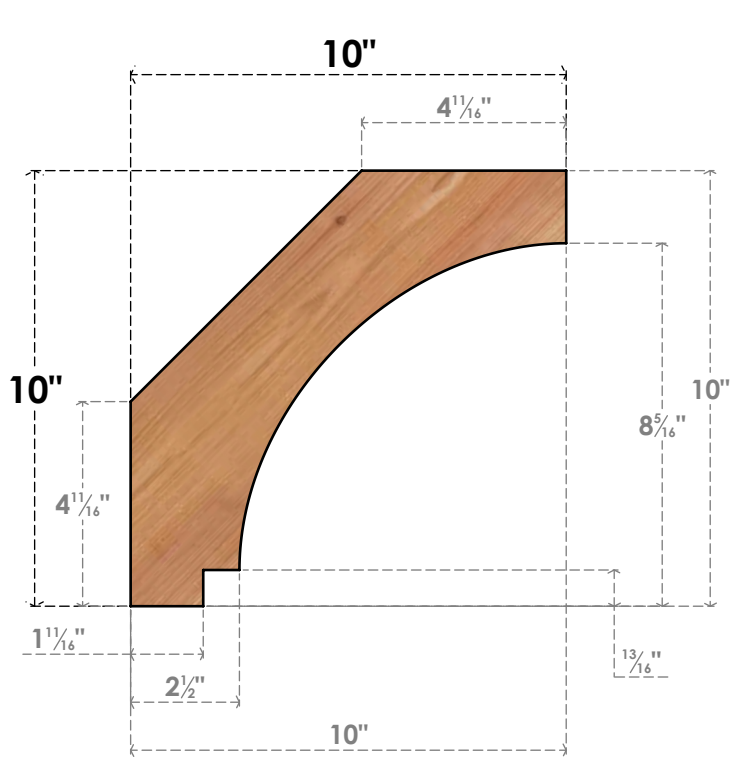

BRC06X10X10IMP00SWR

5 1/2"W X 10"D X 10"H IMPERIAL SMOOTH BRACE, WESTERN RED CEDAR

SIDE

FRONT

EKENA MILLWORK
 2300 WEST MAIN ST.
 CLARKSVILLE, TX 75426
 TOLL FREE: 866-607-0453
 WWW.EKENAMILLWORK.COM

NOTES