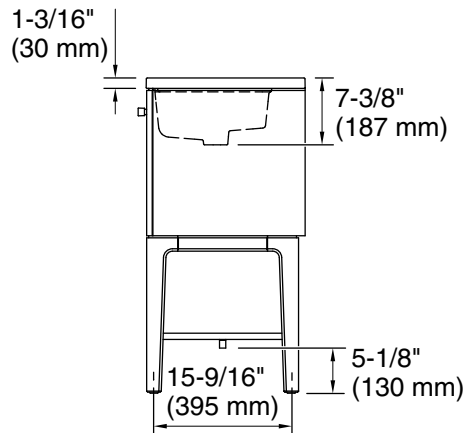

Features

- Three-way adjustable slow-close door hinges for easy cabinet access
- 18" (457 mm) cabinet interior provides ample storage space
- Finish-matched cabinet interior offers generous clearance for plumbing
- Customize your storage with optional accessories such as floor liners, drawer organizers, and perfectly sized containers (sold separately)
- Bianco Bella quartz vanity top adds beauty and long-lasting durability

Color	Code	Description
	0	White
	1WT	Mohair Grey

Waste Pipe Location Information

Technical Information

All product dimensions are nominal.

Notes

Install this product according to the installation instructions.