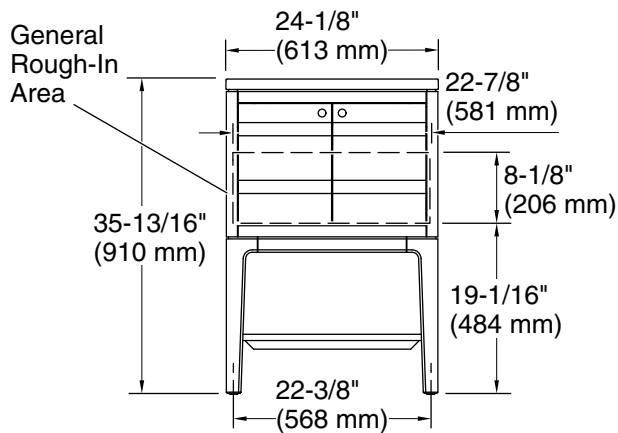

Features

- Three-way adjustable slow-close door hinges for easy cabinet access
- 18" (457 mm) cabinet interior provides ample storage space
- Finish-matched cabinet interior offers generous clearance for plumbing
- Customize your storage with optional accessories such as floor liners, drawer organizers, and perfectly sized containers (sold separately)
- Bianco Bella quartz vanity top adds beauty and long-lasting durability

Color	Code	Description
	0	White
	1WT	Mohair Grey

Waste Pipe Location Information

Technical Information

All product dimensions are nominal.

Notes

Install this product according to the installation instructions.