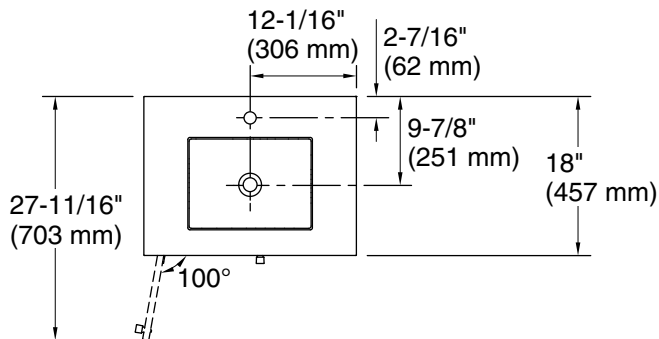

Color	Code	Description
	0	White
	1WT	Mohair Grey

Waste Pipe Location Information

Technical Information

All product dimensions are nominal.

Notes

Install this product according to the installation instructions.