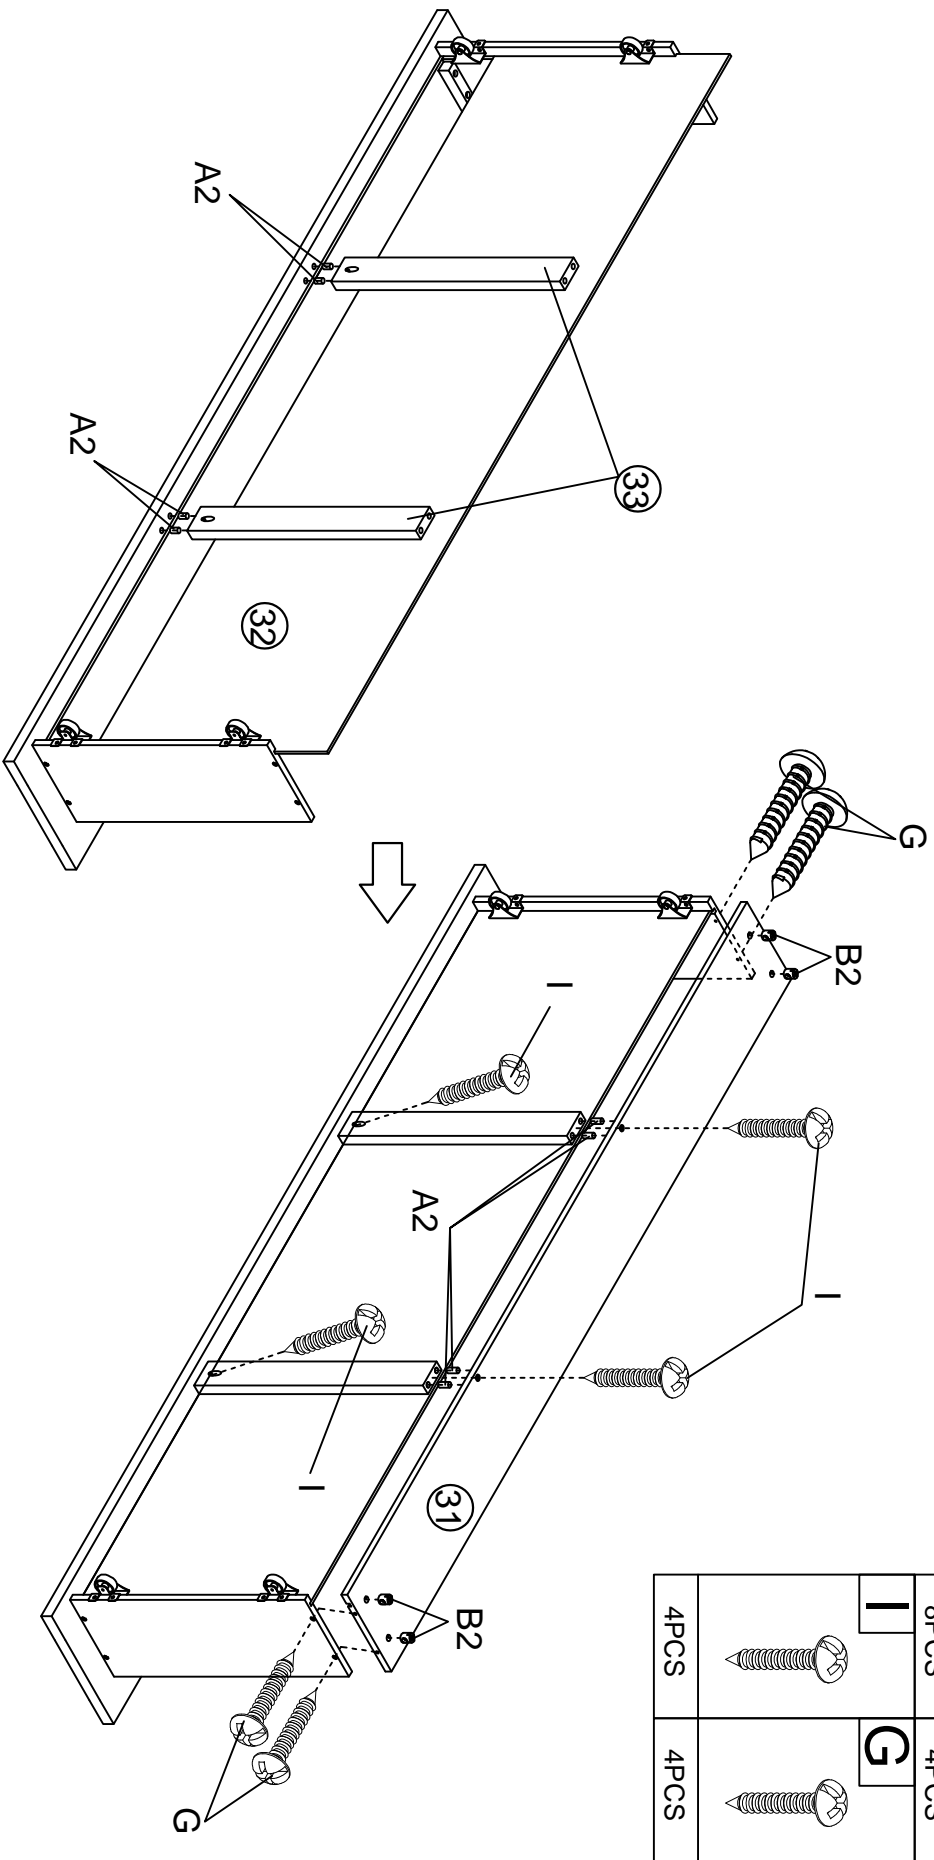

Step 18 Étape 18

A2		B2	
	8PCS		4PCS
I		G	
	4PCS		4PCS