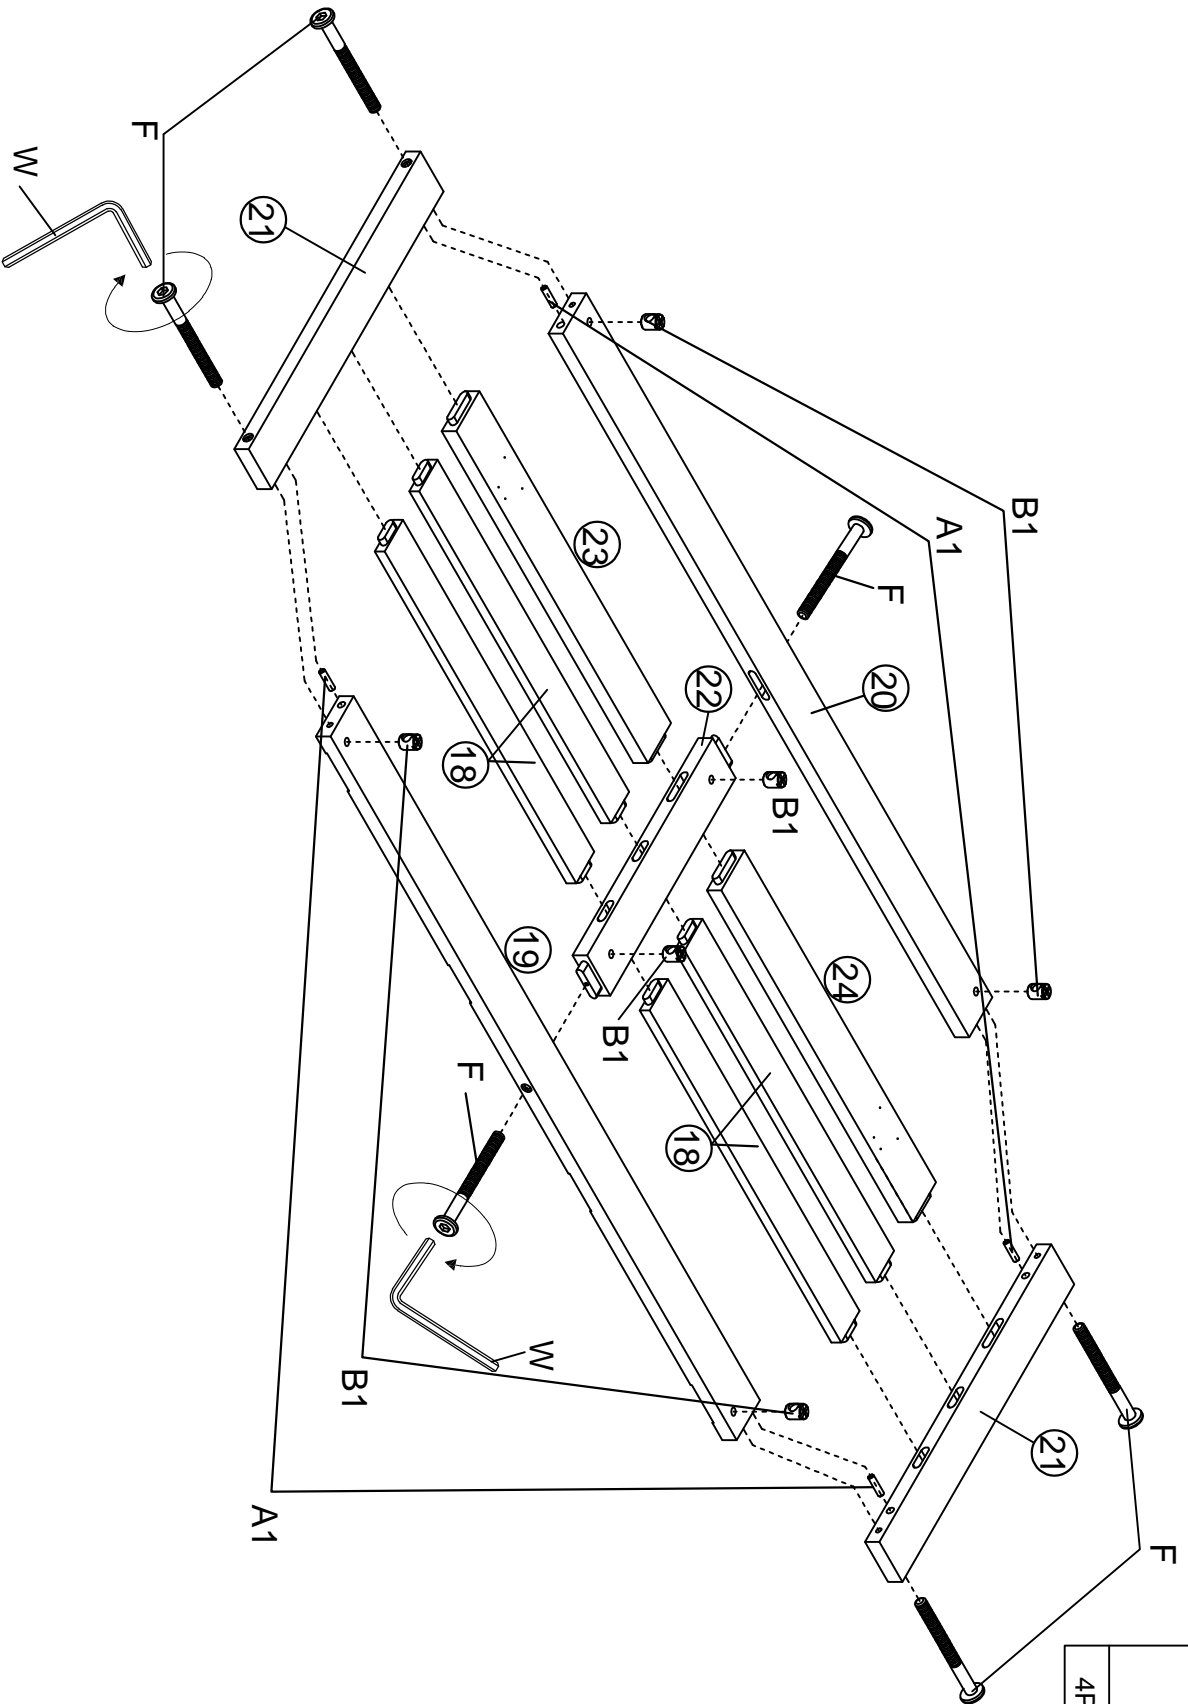

Hardware Lists (Box 2-N701P216106)

Liste du matériel

A1  Ø10*30mm	A2  Ø8*20mm	B1  Ø1/4"*9.5*12mm
Wood dowel (20pcs) Cheville en bois	Wood dowel (8pcs) Cheville en bois	Horizontal-Hole bolt (16pcs) Boulons à trou horizontal
B2  Ø9.5*10mm	C  Ø1/4*30mm	D  Ø1/4*60mm
Plastic Canopy (4pcs) Vis à trou plastic	Hex-Head bolt (24pcs) Boulon	Hex-Head bolt (6pcs) Boulon
E  Ø6*90mm	F  Ø6*120mm	G  Ø4*50mm
Hex-Head bolt (2pcs) Boulon	Hex-Head bolt (8pcs) Boulon	Wood screws (4pcs) Vis
H  Ø4*35mm	I  Ø4*25mm	J  Ø3.5*20mm
Wood screws (10pcs) Vis	Wood screws (14pcs) Vis	Wood screws (12pcs) Vis
K  Ø3*15mm	L  Ø3*10mm	M  Ø3.5*15mm
Wood screws (58pcs) Vis	Wood screws (8pcs) Vis	Wood screws (100pcs) Vis
N1 	N2 	O  Ø17,Ø6.5*5mm
Leaf Hinge (8pcs) Charnière	Leaf Hinge (4pcs) Charnière	Plastic Flat washers (2pcs) Rondelles plates en plastique
P1 	P2 	Q  Ø15*280mm
90 Degree Hinges With Lock (1pc) Charnière à 90 degrés avec serrure	90 Degree Hinges Do Not Lock (1pc) Les charnières à 90 degrés ne se verrouillent pas	Ty Slightly (2pcs) Ty Légèrement
R 	S 	T 
Drawer Wheels (4pcs) Roulettes de tiroir	Cross Hinge (3pcs) Charnière croisée	Duckle Lock (2pcs) Boucle de bouche de canard
U 	V 	W  K4mm
Handle (6pcs) Poignée	Electrical Outlet (1pc) Prise électrique	Allen key (2pcs) Clé Allen

Step 10 Étape 10

Q		
2PCS		2PCS

C	
2PCS	
K	
4PCS	

Step 11
Étape 11

M

12PCS

Step 12 Étape 12

A1		F	
4PCS		B1	
			6PCS