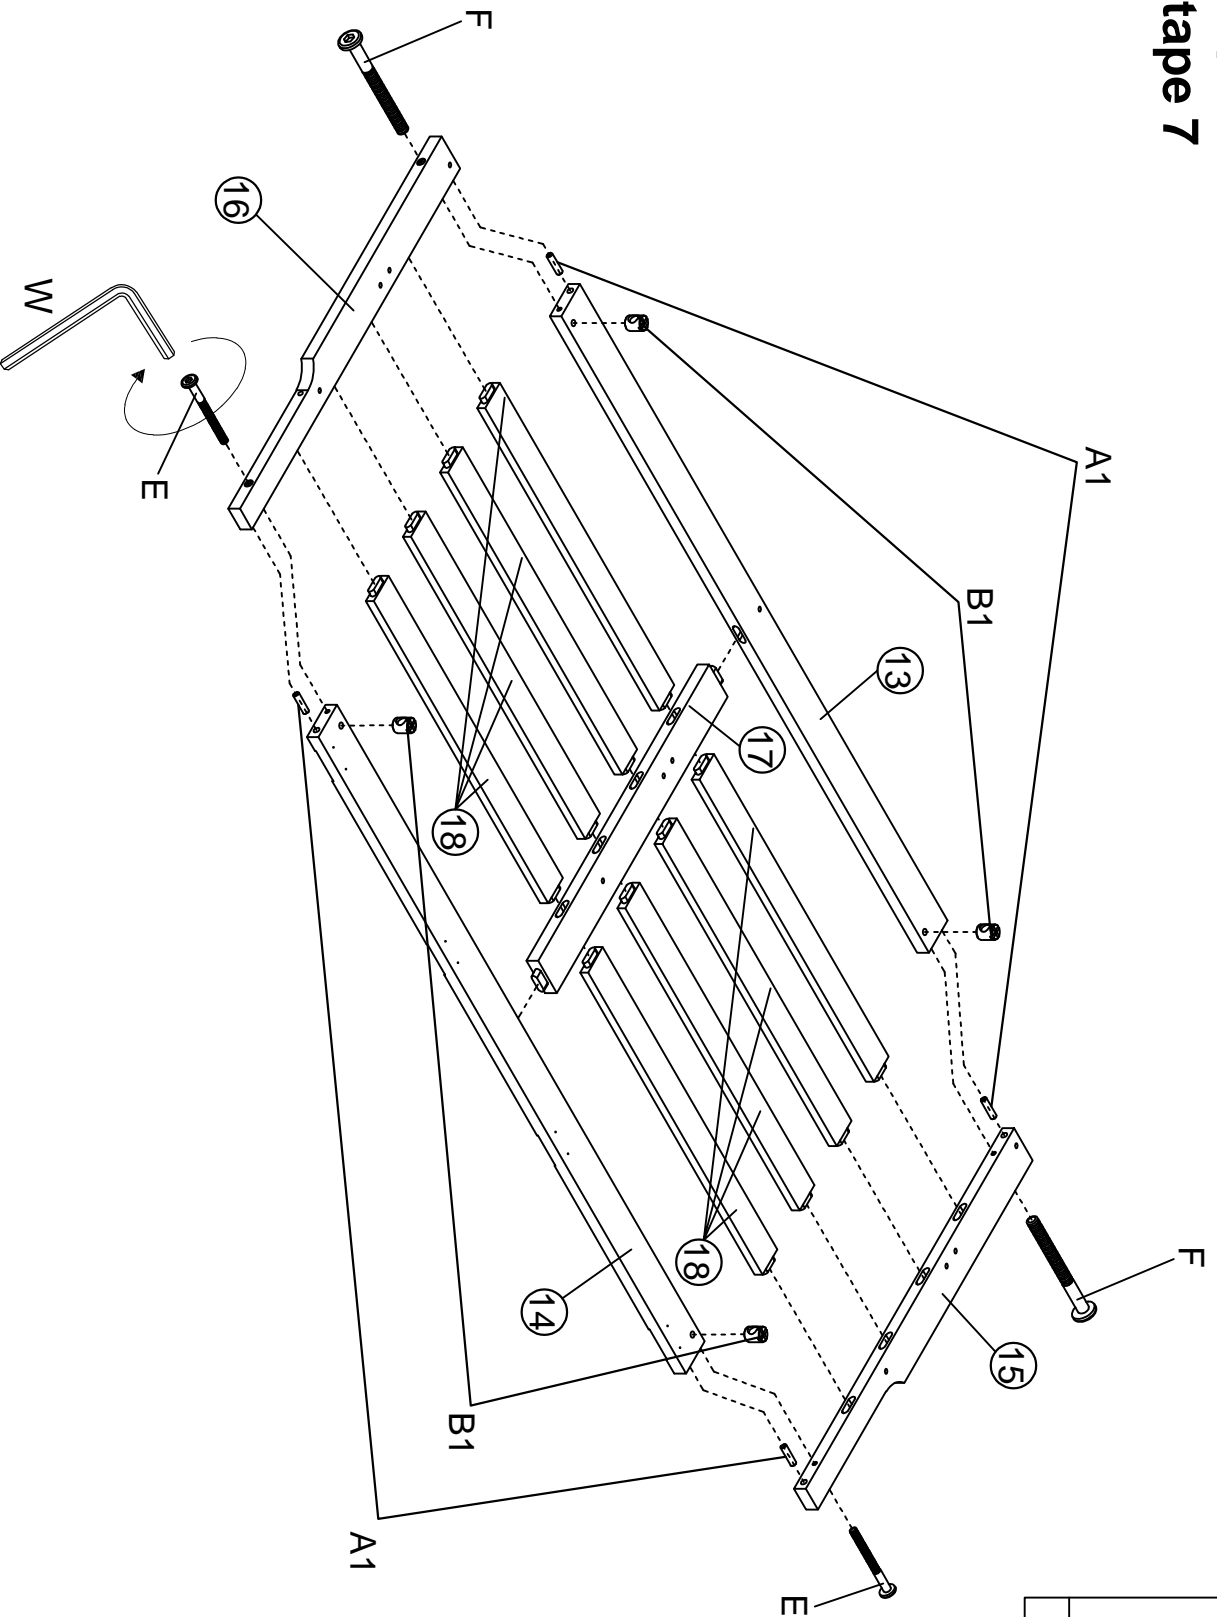

Hardware Lists (Box 2-N701P216106)

Liste du matériel

A1  Ø10*30mm	A2  Ø8*20mm	B1  Ø1/4"*9.5*12mm
Wood dowel (20pcs) Cheville en bois	Wood dowel (8pcs) Cheville en bois	Horizontal-Hole bolt (16pcs) Boulons à trou horizontal
B2  Ø9.5*10mm	C  Ø1/4*30mm	D  Ø1/4*60mm
Plastic Canopy (4pcs) Vis à trou plastic	Hex-Head bolt (24pcs) Boulon	Hex-Head bolt (6pcs) Boulon
E  Ø6*90mm	F  Ø6*120mm	G  Ø4*50mm
Hex-Head bolt (2pcs) Boulon	Hex-Head bolt (8pcs) Boulon	Wood screws (4pcs) Vis
H  Ø4*35mm	I  Ø4*25mm	J  Ø3.5*20mm
Wood screws (10pcs) Vis	Wood screws (14pcs) Vis	Wood screws (12pcs) Vis
K  Ø3*15mm	L  Ø3*10mm	M  Ø3.5*15mm
Wood screws (58pcs) Vis	Wood screws (8pcs) Vis	Wood screws (100pcs) Vis
N1 	N2 	O  Ø17,Ø6.5*5mm
Leaf Hinge (8pcs) Charnière	Leaf Hinge (4pcs) Charnière	Plastic Flat washers (2pcs) Rondelles plates en plastique
P1 	P2 	Q  Ø15*280mm
90 Degree Hinges With Lock (1pc) Charnière à 90 degrés avec serrure	90 Degree Hinges Do Not Lock (1pc) Les charnières à 90 degrés ne se verrouillent pas	Ty Slightly (2pcs) Ty Légèrement
R 	S 	T 
Drawer Wheels (4pcs) Roulettes de tiroir	Cross Hinge (3pcs) Charnière croisée	Duckle Lock (2pcs) Boucle de bouche de canard
U 	V 	W  K4mm
Handle (6pcs) Poignée	Electrical Outlet (1pc) Prise électrique	Allen key (2pcs) Clé Allen

C

4PCS

Step 6 Étape 6

K

32PCS

Step 7 Étape 7

E		F	
2PCS		2PCS	

B1		A1	
2PCS		4PCS	
		4PCS	