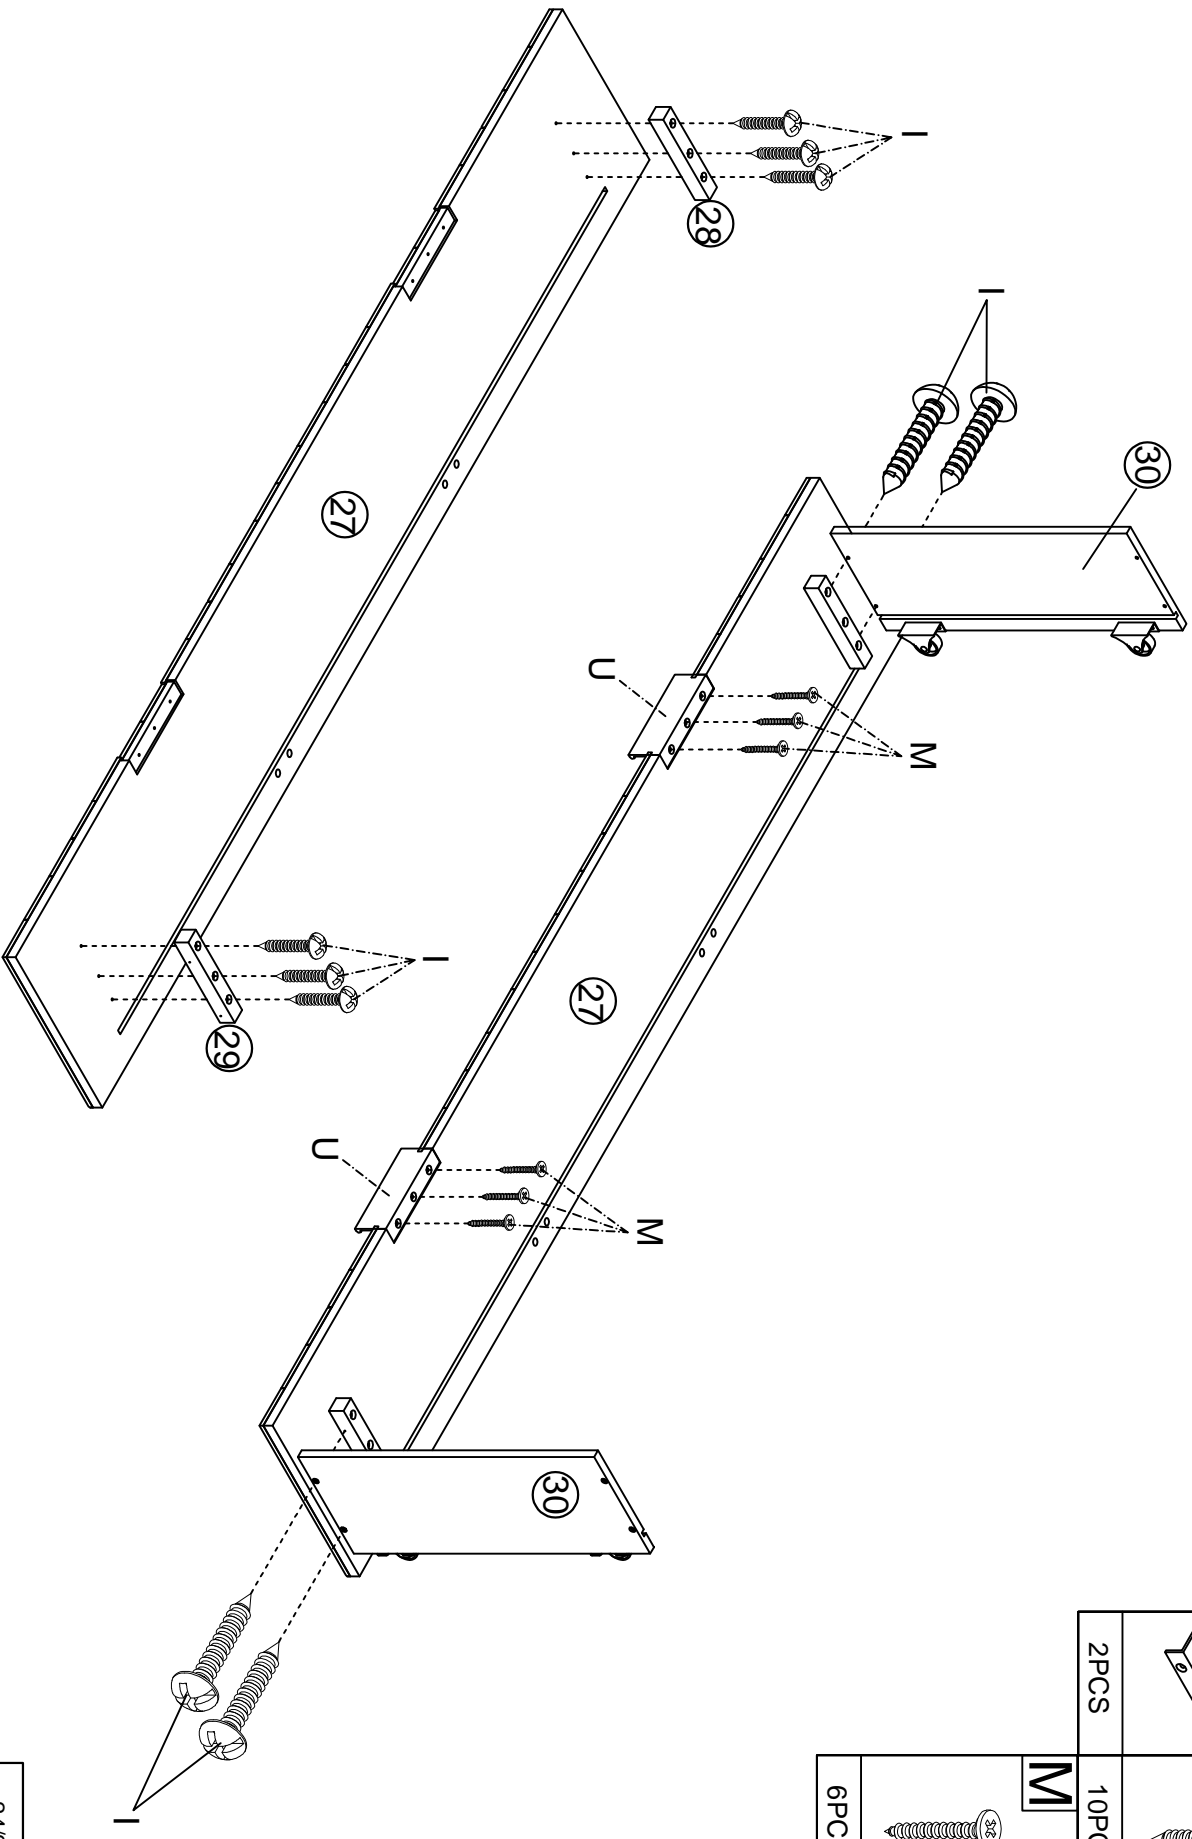

Step 17 Étape 17

U		I	
2PCS		10PCS	

M	
6PCS