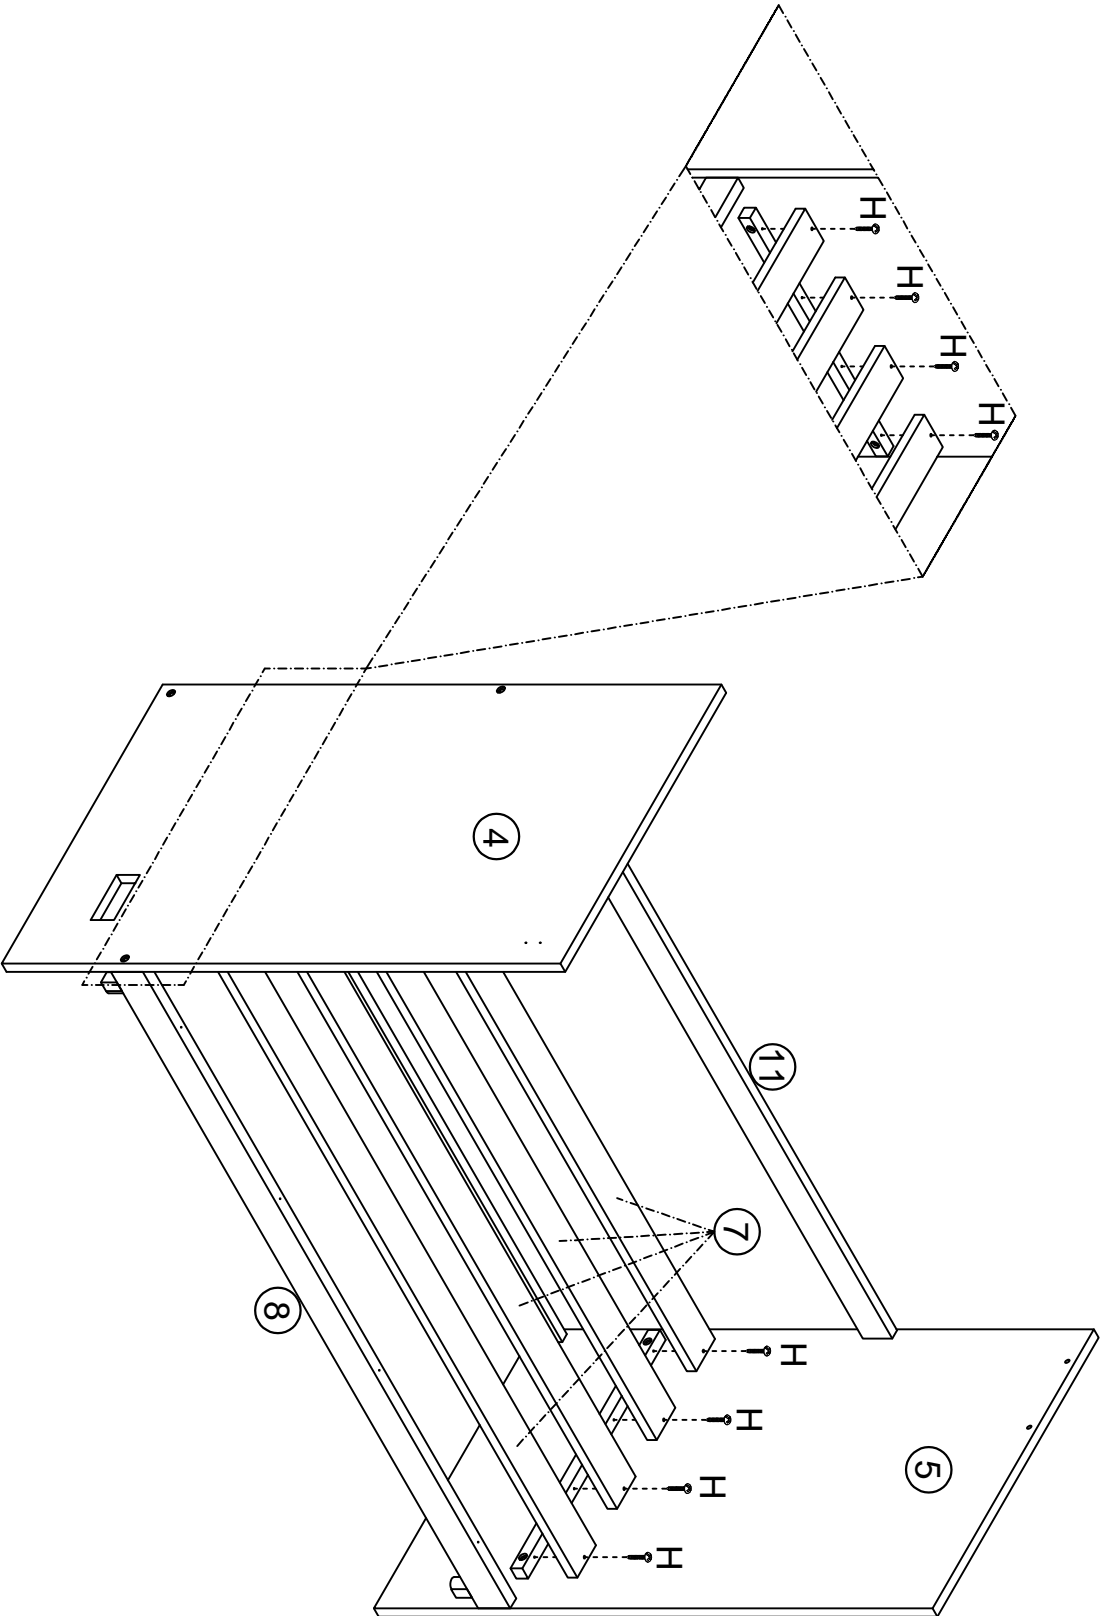

Step 3 Étape 3

H

8PCS