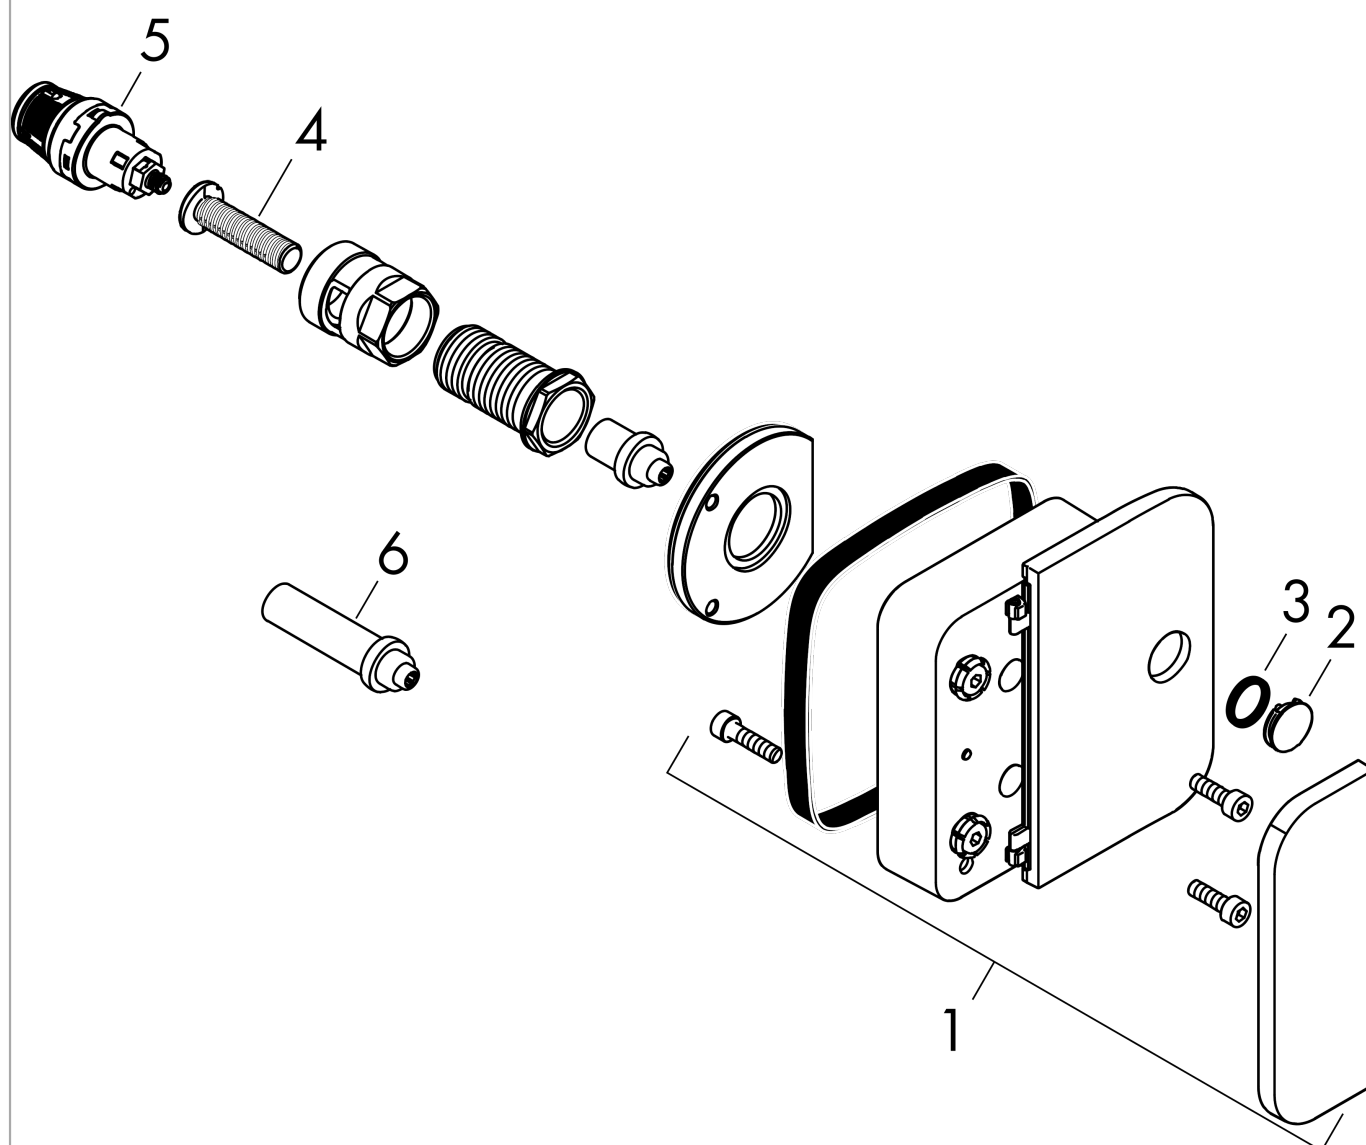

AXOR One
Shut-off valve for concealed installation
Finish: **Brushed Gold Optic** Article Number: **45771250**

product features

- comfortable turning on / off of outlets with large Select-paddle
- connection type: basic set
- 1 function
- connection dimension: DN15
- material: metal

Technology

Design awards

Product image

Scale drawing

AXOR One
Shut-off valve for concealed installation
Finish: **Brushed Gold Optic** Article Number: **45771250**

Exploded Drawing

Year of production: >11/16

AXOR One
Shut-off valve for concealed installation
 Finish: **Brushed Gold Optic** Article Number: **45771250**

Spare part list

Year of production: >11/16

Pos.		Article Number	PC	PU
1	escutcheon with handle	92743250	99	1
2	set of symbols	92541990	64	1
3	O-ring 13x2	98128000	1	1
4	Select-adapter	92219000	2	1
5	extension 25 mm	93421000	11	1
6	shut off unit	95758000	14	1
a	base body	45770180	99	1