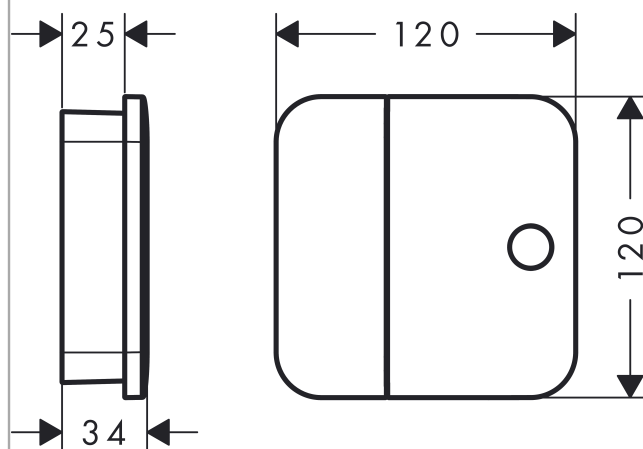

AXOR One
Shut-off valve for concealed installation
Finish: **Brushed Gold Optic** Article Number: **45771250**

product features

- comfortable turning on / off of outlets with large Select-paddle
- connection type: basic set
- 1 function
- connection dimension: DN15
- material: metal

Technology

Design awards

Product image

Scale drawing

AXOR One
Shut-off valve for concealed installation
Finish: **Brushed Gold Optic** Article Number: **45771250**

Exploded Drawing

Year of production: >11/16

AXOR One
Shut-off valve for concealed installation
 Finish: **Brushed Gold Optic** Article Number: **45771250**

Spare part list

Year of production: >11/16

Pos.		Article Number	PC	PU
1	escutcheon with handle	92743250	99	1
2	set of symbols	92541990	64	1
3	O-ring 13x2	98128000	1	1
4	Select-adapter	92219000	2	1
5	extension 25 mm	93421000	11	1
6	shut off unit	95758000	14	1
a	base body	45770180	99	1