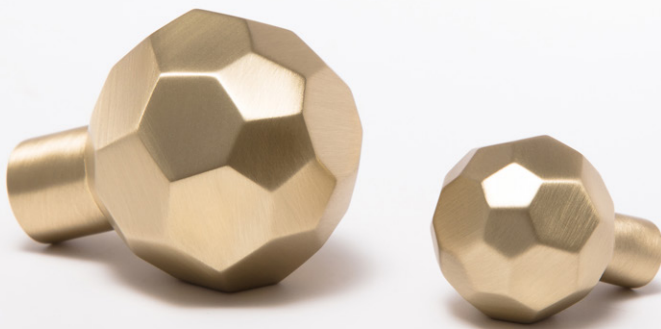

## FACET

A larger version of our best selling Facet knob, this hefty solid brass knob is forged with precision. The scaled up design and modern styling makes it great for closet doors, custom cabinetry and applications that require something with more impact.

MODEL #

F-02L

DIMENSIONS

1.75" diameter x 2.13" d

FINISHES

Polished Brass Unlacquered

Satin Brass

Polished Nickel