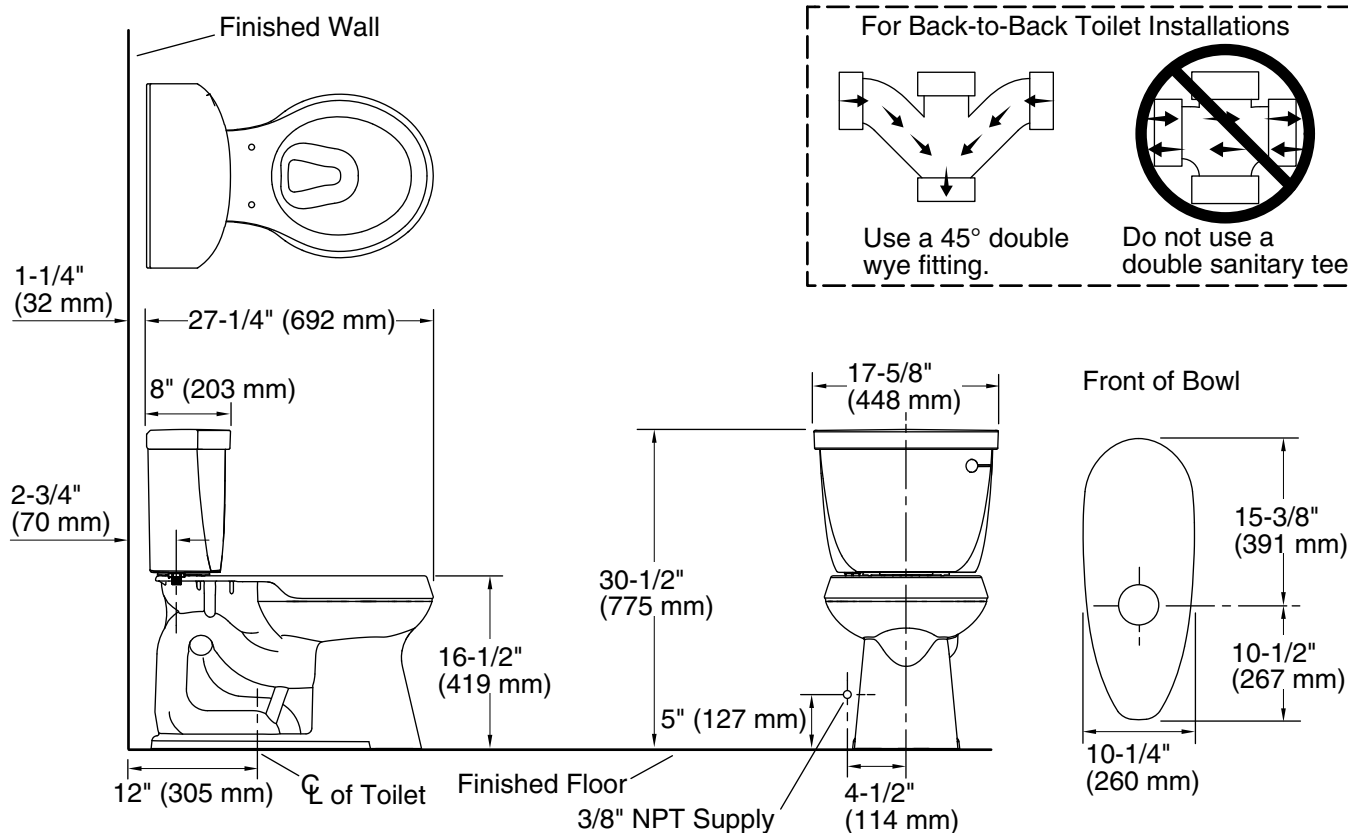

Cimarron® Comfort Height®

Two-piece round-front chair height toilet
K-3888-RA

Technical Information

All product dimensions are nominal.

Toilet type:	Floor-mount
Waste Outlet:	Floor
Bowl shape:	Round-front
Flush type:	AquaPiston®
Trap passageway:	2-1/8" (54 mm)
Water Consumption	
Full:	1.6 gpf (6 lpf)
Water surface size:	11" x 8-3/4" (279 mm x 222 mm)
Rim to water surface:	5-1/4" (133 mm)
Rough-in:	12" (305 mm)
Seat-mounting holes:	5-1/2" (140 mm)

Notes

Install this product according to the installation instructions.

For back-to-back toilet installations: Use only a 45° double wye fitting.