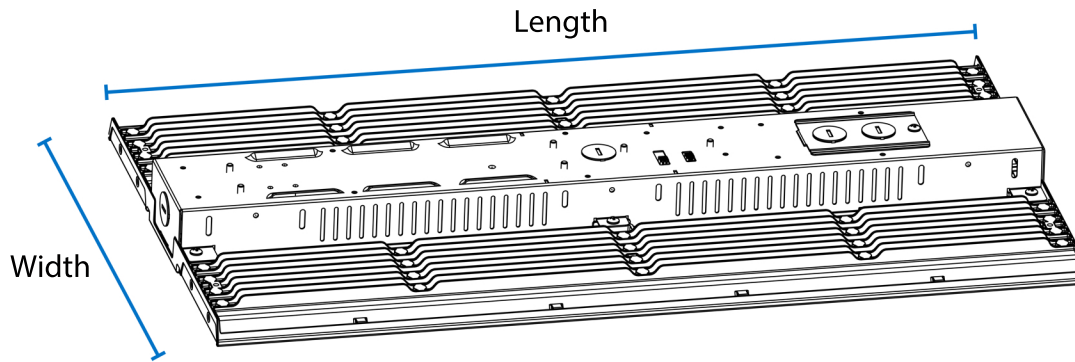

WARNING:

- Risk of electric shock. Disconnect power at fuse or circuit breaker before installing or servicing.
- To prevent early lamp failure, lamp should only be installed in operating environments between -20°C and +40°C (104°F and -4°F)
- No user serviceable parts inside. To avoid electric shock, do not disassemble product.
- This product is not intended for use in emergency light fixtures or exit signs.
- Risk of fire or electrical shock. Install this kit only in luminaires that have the construction features and dimensions shown in the photographs and/or drawings.
- To prevent wiring damage or abrasion, do not expose wiring to edges of sheet metal or other sharp object

Product Measurements		
	150W	320W
Length:	14.1 in. (360mm)	23.0 in. (585mm)
Width:	9.9 in. (253mm)	12.6 in. (320mm)
Height:	1.8 in. (48mm)	1.95 in. (49.5mm)