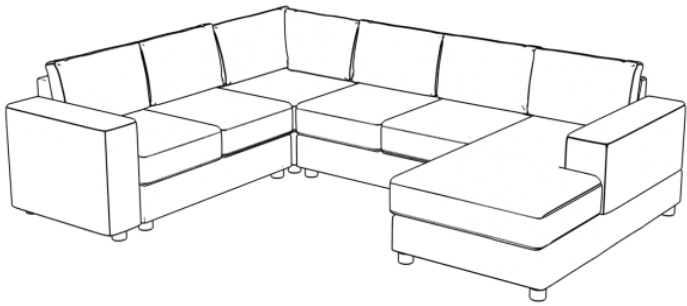

RIGHT ARM

x1

O

x1

LEFT 3-SEAT SOFA

RIGHT 3-SEAT SOFA

PARTS	Quantity
 LEFT ARM	x1
 C	x1
 LS	x1
 RIGHT	x1

RIGHT-CHAISE SOFA

PARTS	Quantity
 RIGHT ARM	x1
 C	x1
 LS	x1
 LEFT	x1

LEFT-CHAISE SOFA

PARTS	Quantity
 LEFT ARM	×1
 C	×1
 A	×1
 LS	×1
 RIGHT	×1

RIGHT-CHAISE SOFA

PARTS	Quantity
 RIGHT ARM	×1
 C	×1
 A	×1
 LS	×1
 LEFT	×1

LEFT-CHAISE SOFA