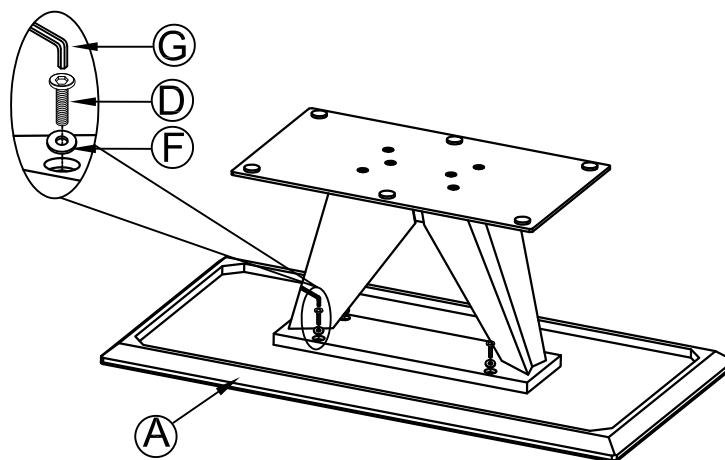

ASSEMBLY INSTURCTION

Thank you for your purchasing this quality product. Be sure to check all packing material carefully for small parts that may have come loose inside the carton during shipment.

Step2: