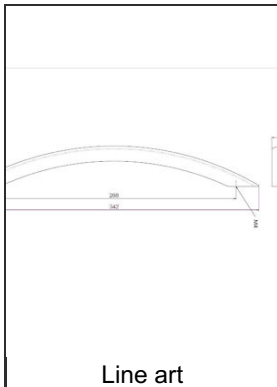

SUGGESTED PRODUCTS

Product № 97703B

RELATED DOCUMENTS

Line art