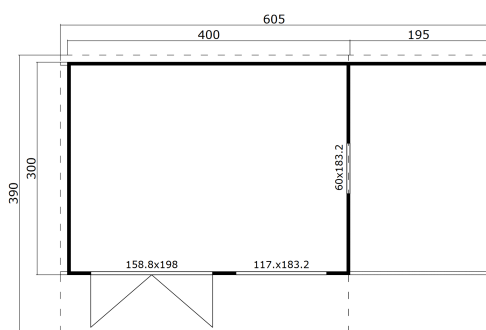

- 44 mm
- 2
- 0
- 5 YEARS** GUARANTEE

PACKAGING: 2 PALLET(S)

- 630 x 118 x 71 cm
1470 kg
- 200 x 118 x 73 cm
220 kg

EAN 4743329232450

DIMENSIONS

Floor area	11.39 m ²
Roof dimensions	6.05 x 3.90 m
Cubic volume	≈ 27.92 m ³
Wall height	≈ 2.39 m
Ridge height	≈ 2.51 m
Front overhang	≈ 80 cm

WINDOWS & DOORS

1 x Double door	158.8 x 198.0 cm
1 x Single window open inward	60.0 x 183.2 cm
1 x Double window open inward	117.0 x 183.2 cm

ROOF & FLOOR

Roof boards	18x90 mm
Floor boards	18x90 mm
Roof surface	23.60 m ²
Roof angle	≈ 2.2 °
Treated Bearers	45x70 mm