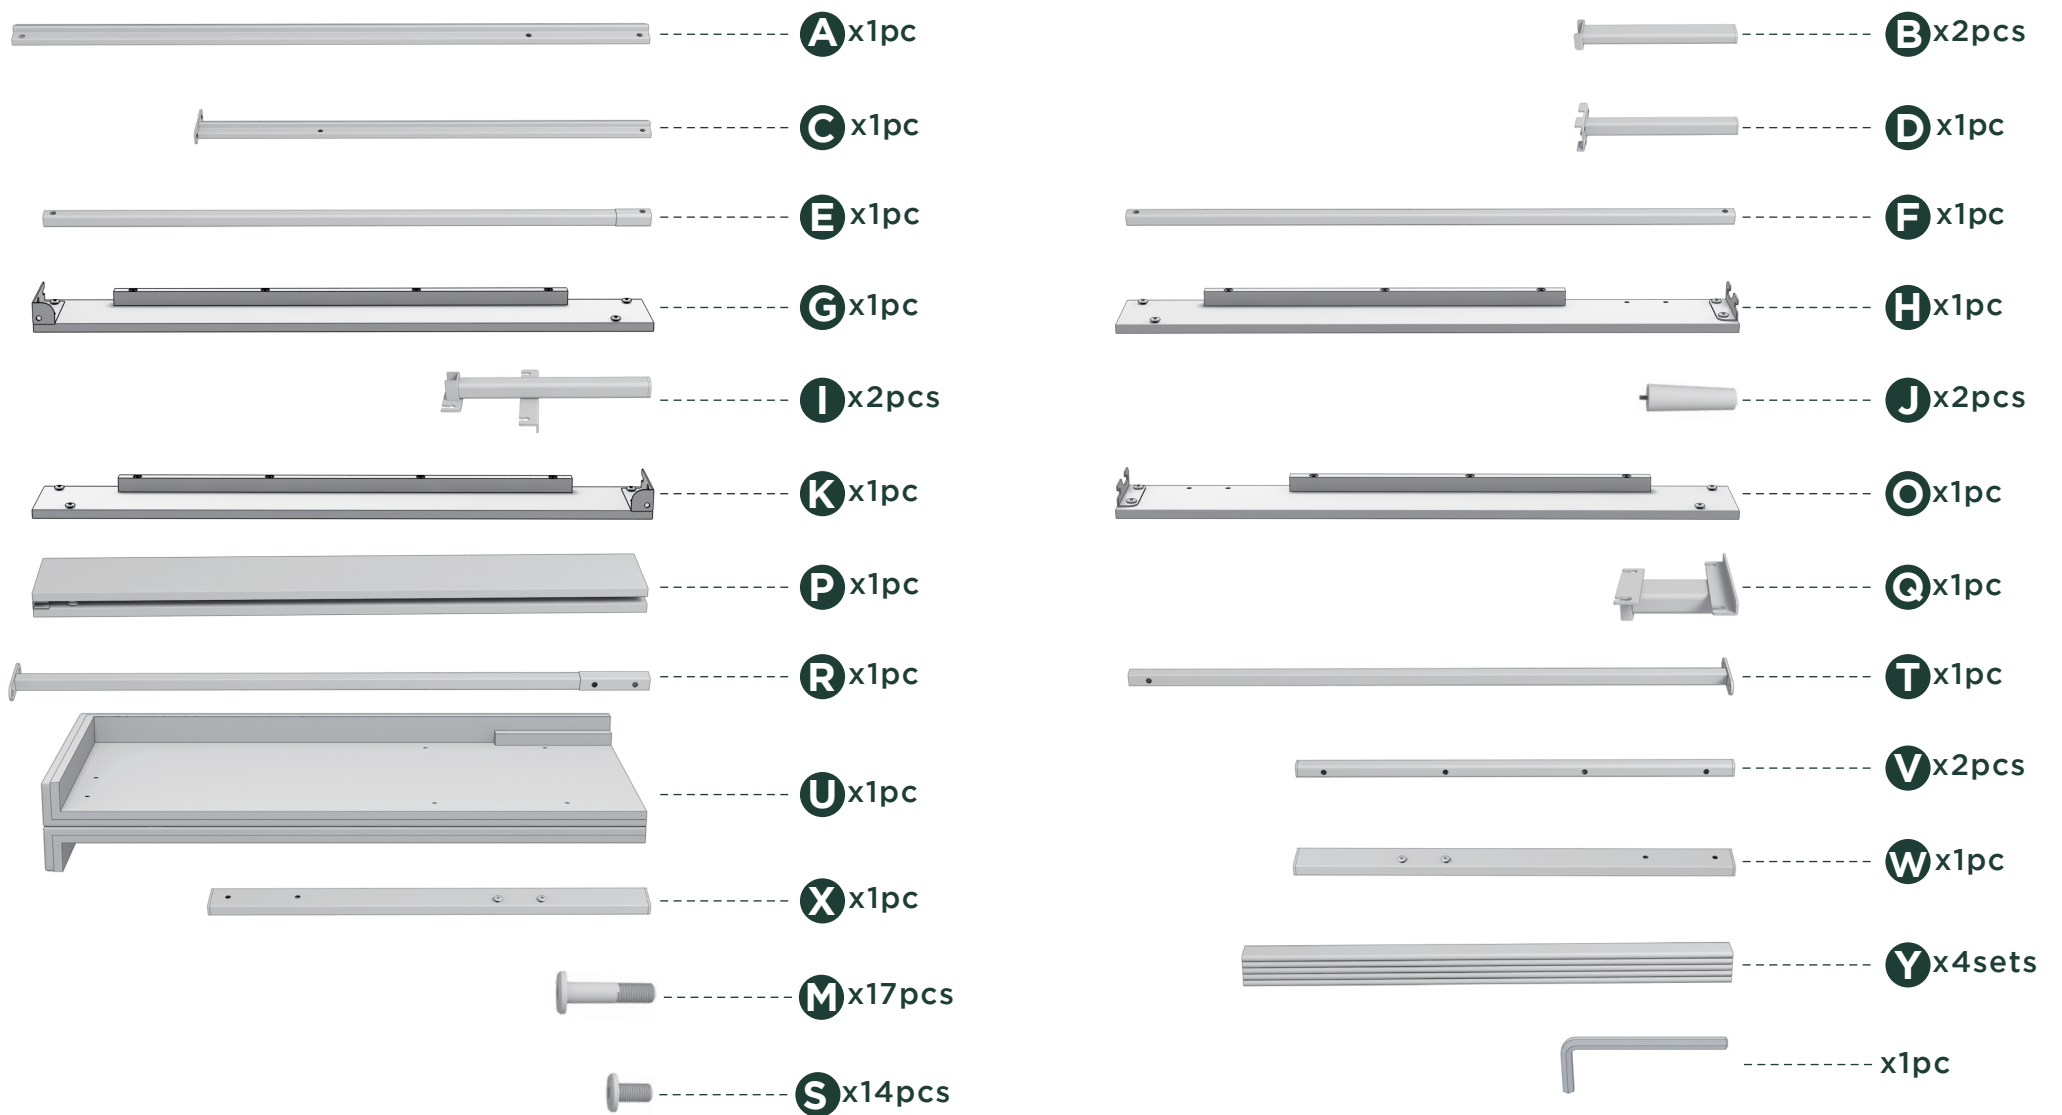

Easy as 1-2-3 Assembly Instruction

Numbers must Match for Secure Assembly

Platform Bed

Components

1

2

3

4

5

6

7

8

9

10

11

12

13

14

15

16

17

18

19

20

21

22

23

24

25

26