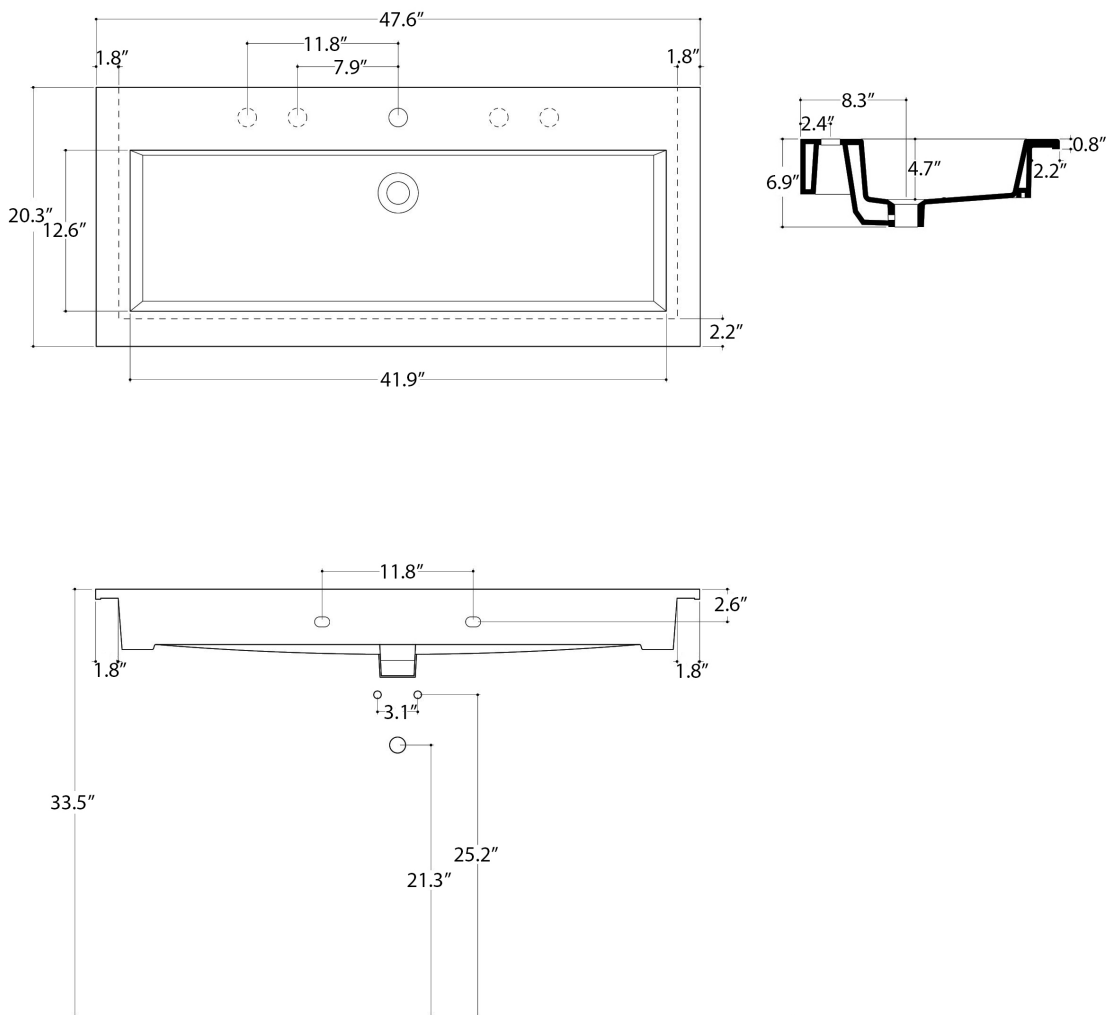

Drop 121 - WS33101K

Features

- Bathroom Sink
- Made of Ceramic
- Glossy White
- With Overflow
- Drop-In or Wall Mount Installation
- With One Faucet Hole
- Made in Italy

Related Items:

- WSBC 53991 | Push Waste Drain
- WSBC 53922 | Decorative Trap

Collection Drop	Model Drop 121 - WS33101K	Dimensions Metric <i>1 inch = 2.54 cm</i> <i>1 inch = 25.4 mm</i>	 1051 Lea Drive - Collegeville, PA 19426 Tel. 215 513 9400 - Fax 610 831 0215 www.ws bathcollections.com - info@ws bathcollections.com
-----------------------------	---------------------------------------	---	---

Dimensions Metric
1 inch = 2.54 cm
1 inch = 25.4 mm

WS[®]
BATH
COLLECTIONS

1051 Lea Drive - Collegeville, PA 19426
Tel. 215 513 9400 - Fax 610 831 0215
www.ws bathcollections.com - info@ws bathcollections.com

Model |
Drop 121 - WS33101K

Dimensions Metric
1 inch = 2.54 cm
1 inch = 25.4 mm

WS[®]

BATH
COLLECTIONS

1051 Lea Drive - Collegeville, PA 19426
Tel. 215 513 9400 - Fax 610 831 0215

www.ws bathcollections.com - info@ws bathcollections.com