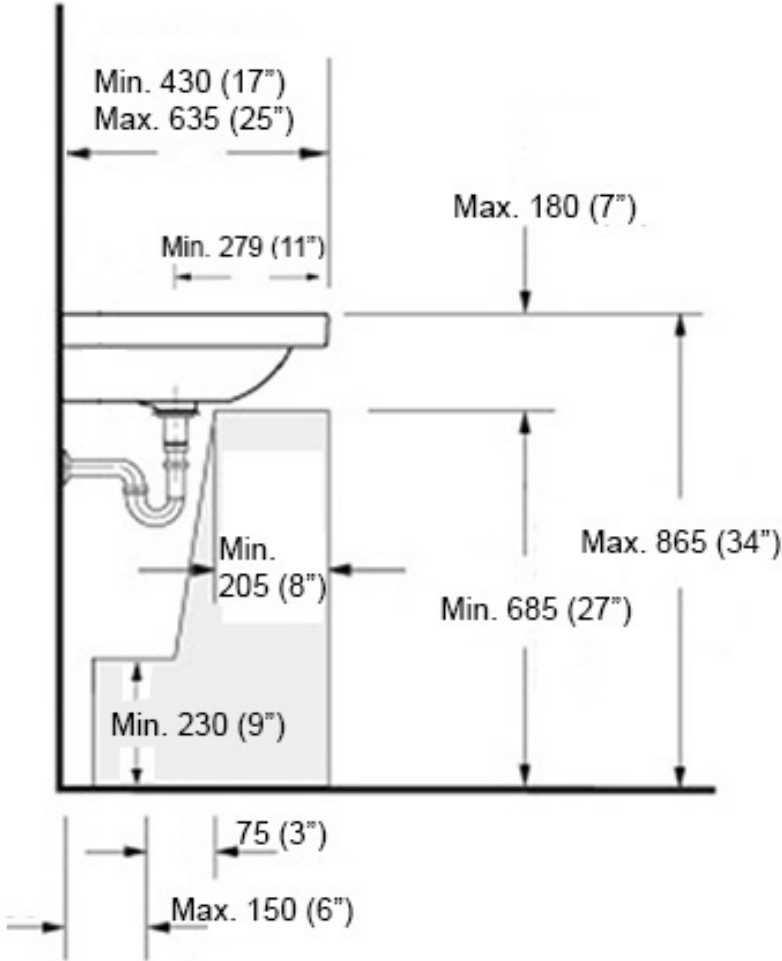

Collection Drop	Model Drop 121 - WS33101K	Dimensions Metric <i>1 inch = 2.54 cm</i> <i>1 inch = 25.4 mm</i>	 1051 Lea Drive - Collegeville, PA 19426 Tel. 215 513 9400 - Fax 610 831 0215 www.ws bathcollections.com - info@ws bathcollections.com
-----------------------------	---------------------------------------	---	---

Dimensions Metric
1 inch = 2.54 cm
1 inch = 25.4 mm

WS[®]
BATH
COLLECTIONS

1051 Lea Drive - Collegeville, PA 19426
Tel. 215 513 9400 - Fax 610 831 0215
www.ws bathcollections.com - info@ws bathcollections.com

Model |
Drop 121 - WS33101K

Dimensions Metric
1 inch = 2.54 cm
1 inch = 25.4 mm

WS[®]

BATH
COLLECTIONS

1051 Lea Drive - Collegeville, PA 19426
Tel. 215 513 9400 - Fax 610 831 0215

www.ws bathcollections.com - info@ws bathcollections.com

Recommended ADA Installation

Note: ADA Compliant when installed in accordance with ADA guidelines

<p>Collection Drop</p>	<p>Model Drop 121 - WS33101K</p>	<p>Dimensions Metric 1 inch = 2.54 cm 1 inch = 25.4 mm</p>	 <p>1051 Lea Drive - Collegeville, PA 19426 Tel. 215 513 9400 - Fax 610 831 0215 www.ws bathcollections.com - info@ws bathcollections.com</p>
-----------------------------------	---	--	---