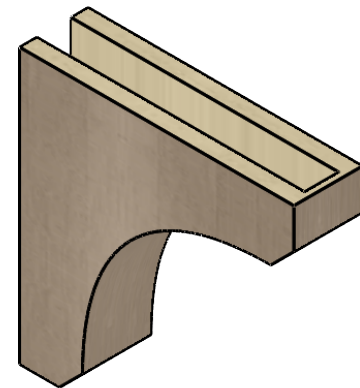

ITEM NUMBER: CORU04X16X16LGYRCPR

4"W X 16"D X 16"H SERIES 1 THIN LEGACY ROUGH CEDAR TIMBERTHANE
FAUX WOOD CORBEL, PRIMED

SIDE PROFILE

FRONT PROFILE

ISOMETRIC

EKENA MILLWORK
2300 WEST MAIN ST.
CLARKSVILLE, TX 75426
TOLL FREE: 866-607-0453
WWW.EKENAMILLWORK.COM