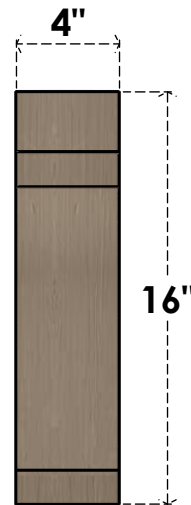

ITEM NUMBER: CORU04X16X16LGYRCPR

4"W X 16"D X 16"H SERIES 1 THIN LEGACY ROUGH CEDAR TIMBERTHANE
FAUX WOOD CORBEL, PRIMED

SIDE PROFILE

FRONT PROFILE

ISOMETRIC

EKENA MILLWORK
2300 WEST MAIN ST.
CLARKSVILLE, TX 75426
TOLL FREE: 866-607-0453
WWW.EKENAMILLWORK.COM

NOTES

1. INSTALLATION TO BE COMPLETED IN ACCORDANCE WITH MANUFACTURER'S SPECIFICATIONS.
2. DRAWING MAY NOT BE TO SCALE
3. THIS DRAWING IS INTENDED FOR DESIGN AND PLANNING PURPOSES ONLY.
4. ALL INFORMATION CONTAINED HEREIN WAS CURRENT AT THE TIME OF DEVELOPMENT BUT MUST BE REVIEWED AND APPROVED BY THE PRODUCT MANUFACTURER TO BE CONSIDERED ACCURATE.
5. TIMBERTHANE ARCHITECTURAL PRODUCTS ARE MADE FROM HIGH DENSITY URETHANE AND COME FACTORY PRIMED