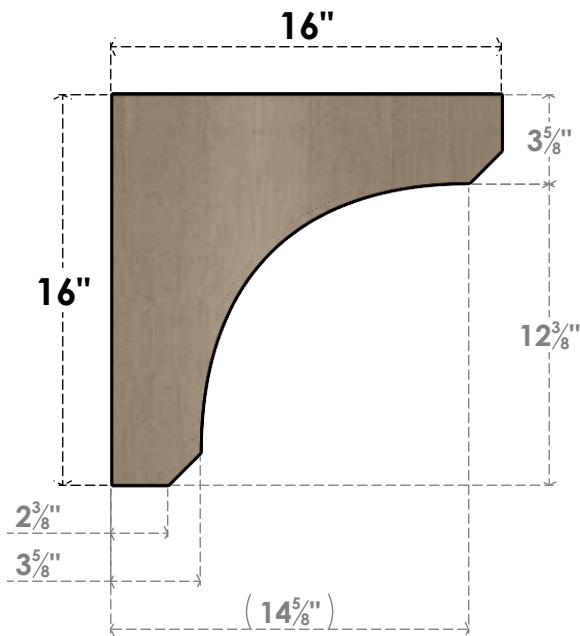

ITEM NUMBER: CORU04X16X16LGYRCPR

4"W X 16"D X 16"H SERIES 1 THIN LEGACY ROUGH CEDAR TIMBERTHANE
FAUX WOOD CORBEL, PRIMED

SIDE PROFILE

FRONT PROFILE

ISOMETRIC

EKENA MILLWORK
2300 WEST MAIN ST.
CLARKSVILLE, TX 75426
TOLL FREE: 866-607-0453
WWW.EKENAMILLWORK.COM

NOTES

1. INSTALLATION TO BE COMPLETED IN ACCORDANCE WITH MANUFACTURER'S SPECIFICATIONS.
2. DRAWING MAY NOT BE TO SCALE
3. THIS DRAWING IS INTENDED FOR DESIGN AND PLANNING PURPOSES ONLY.
4. ALL INFORMATION CONTAINED HEREIN WAS CURRENT AT THE TIME OF DEVELOPMENT BUT MUST BE REVIEWED AND APPROVED BY THE PRODUCT MANUFACTURER TO BE CONSIDERED ACCURATE.
5. TIMBERTHANE ARCHITECTURAL PRODUCTS ARE MADE FROM HIGH DENSITY URETHANE AND COME FACTORY PRIMED