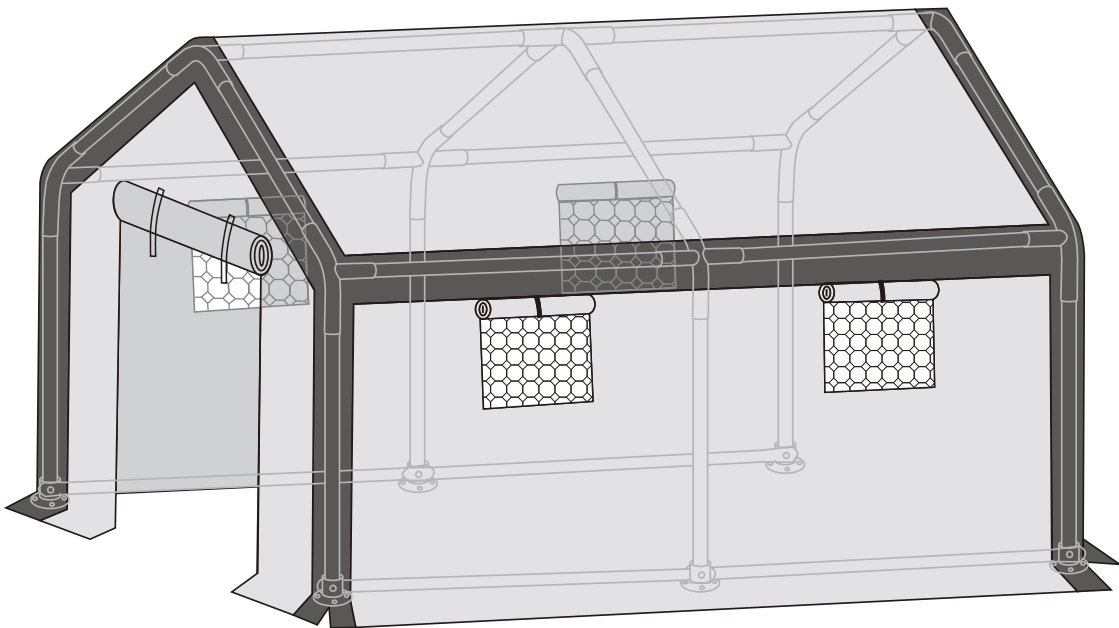

GL C000000

845-298

ASSEMBLY INSTRUCTION

ASSEMBLY REQUIRED
2 PERSONS X 2HRS

- 1  x6
- 2  x6
- 3  x6
- 4  x4
- 5  x6
- 6  x3
- 7  x6

STEP1

STEP2

- H  x6 M6*55mm
- K  x6