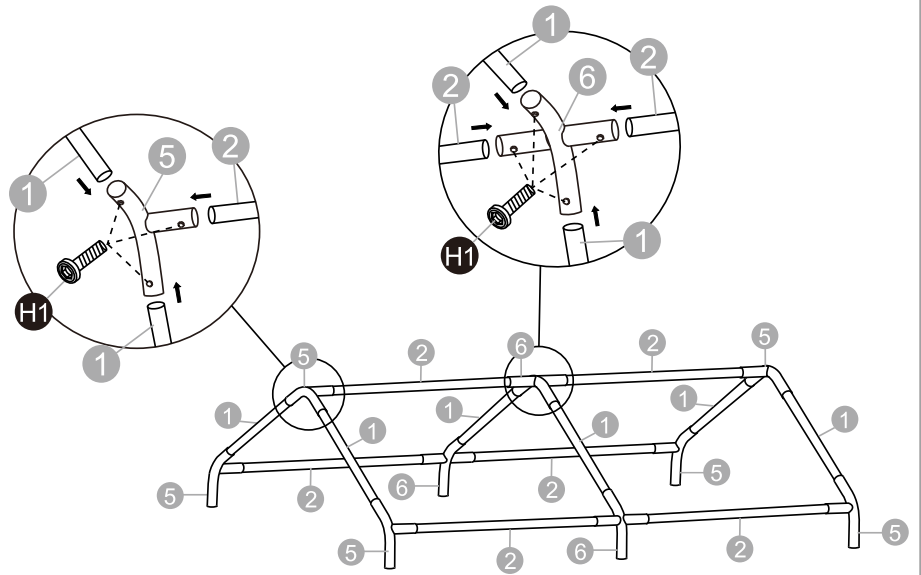

GL C000000

845-298

ASSEMBLY INSTRUCTION

ASSEMBLY REQUIRED
2 PERSONS X 2HRS

- 1  x6
- 2  x6
- 3  x6
- 4  x4
- 5  x6
- 6  x3
- 7  x6

STEP1

STEP2

- H  x6 M6*55mm
- K  x6