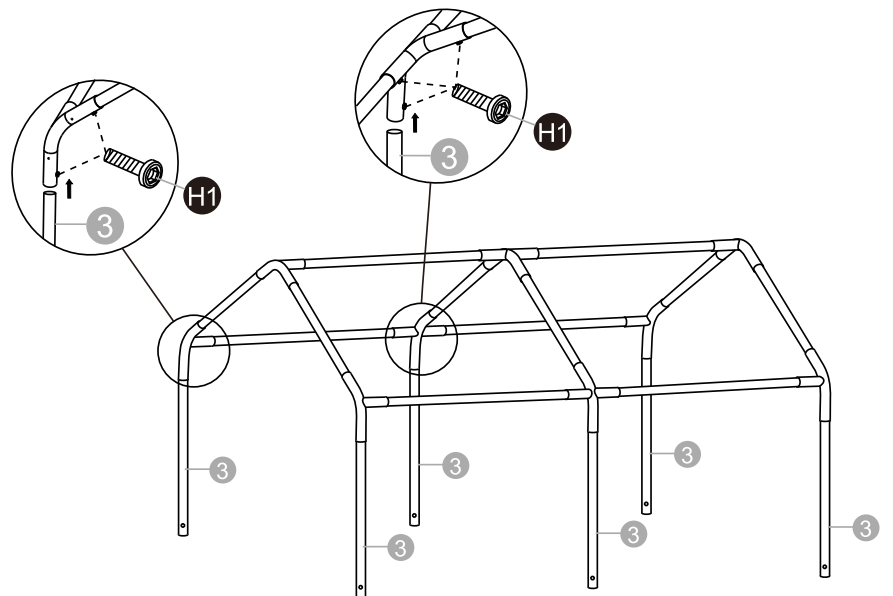

GL C000000

845-298

ASSEMBLY INSTRUCTION

ASSEMBLY REQUIRED
2 PERSONS X 2HRS

- 1  x6
- 2  x6
- 3  x6
- 4  x4
- 5  x6
- 6  x3
- 7  x6

STEP1

STEP2

- H  x6 M6*55mm
- K  x6