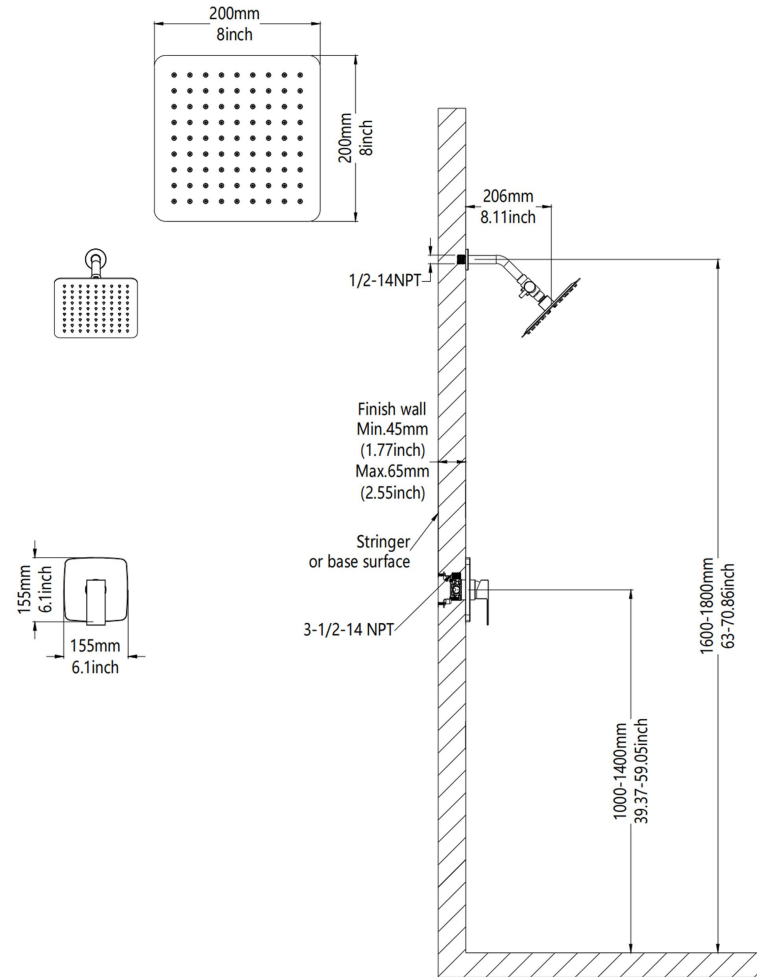

# Dimension/Specification

Sku No. 94201-8