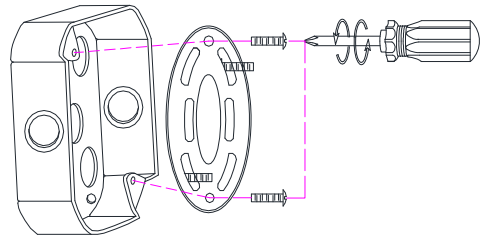

1

2

3

4

10''
(254mm)

E26 60Watt
Not included
Non inclus
LED compatible