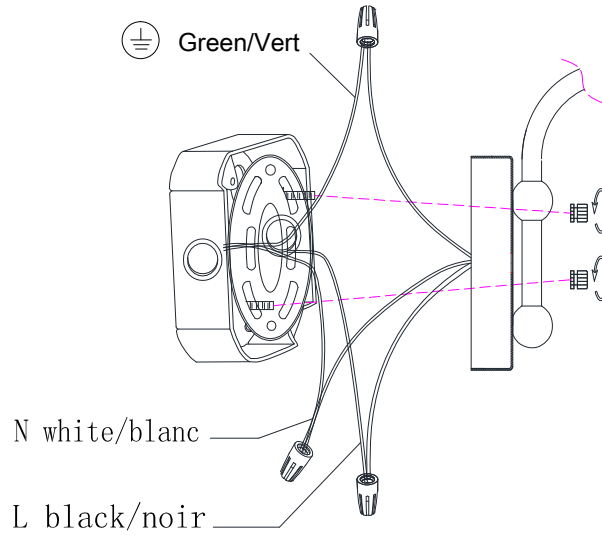

1

2

3

4

10''
(254mm)

E26 60Watt
Not included
Non inclus
LED compatible