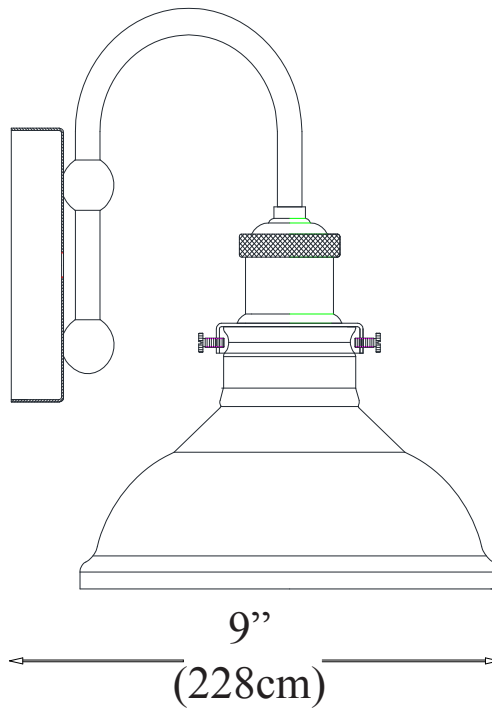

1

2

3

4

10''
(254mm)

E26 60Watt
Not included
Non inclus
LED compatible