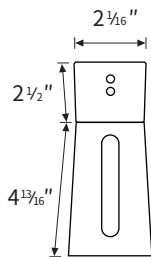

## Package Included

Unit: inch

L Bracket(x2)

Small Roller(x4)

Thick Threaded  
Hex Jam Nut(x4)

Flange Nut(x4)

Long Bolt(x4)

Lag Bolt(x4)