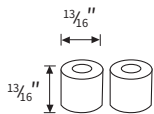

## Package Included

Unit: inch

L Bracket(x2)

Small Roller(x4)

Thick Threaded  
Hex Jam Nut(x4)

Flange Nut(x4)

Long Bolt(x4)

Lag Bolt(x4)