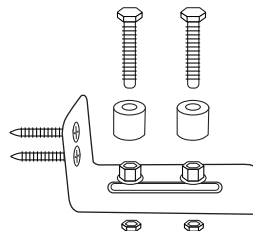

Installation

Notice:

These 2 rollers can be separately install/take out from the floor guide. You can freely choose the setups you like to fit your doors. These rollers are UNNECESSARY to always be installed together.