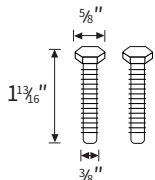

## Package Included

Unit: inch

L Bracket(x2)

Small Roller(x4)

Thick Threaded  
Hex Jam Nut(x4)

Flange Nut(x4)

Long Bolt(x4)

Lag Bolt(x4)