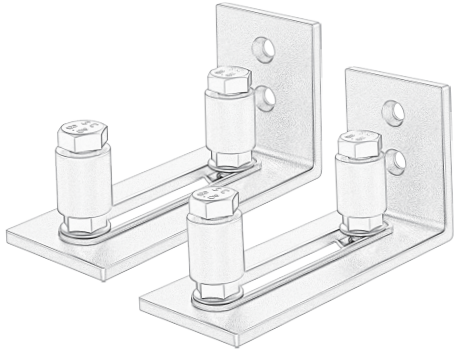

HomLux

Adjustable Floor Guide Manual - Model 2 (2 PCS)

E-Mail: official@homluxproducts.com

Heart For Service

Your feedback and comments are important to us and we encourage you to email us directly for listed conditions:

1. Product doesn't work
2. The item and descriptions are not match
3. Product damaged in transit
4. Miss to receive part accessories
5. Need technical supports
6. Discount for bulk orders
7. Indicate the issues and win 10% coupons

We always at your service 7days in 24hrs
YOUR SATISFACTION IS OUR RESPONSIBILITY!