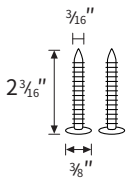

## Package Included

Unit: inch

L Bracket(x2)

Small Roller(x4)

Thick Threaded  
Hex Jam Nut(x4)

Flange Nut(x4)

Long Bolt(x4)

Lag Bolt(x4)