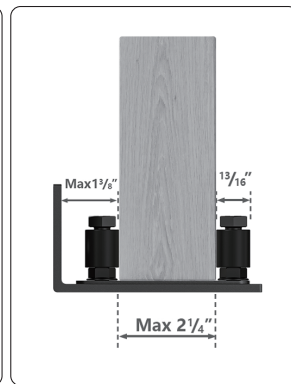

Installation

Notice:

These 2 rollers can be separately install/take out from the floor guide. You can freely choose the setups you like to fit your doors. These rollers are UNNECESSARY to always be installed together.