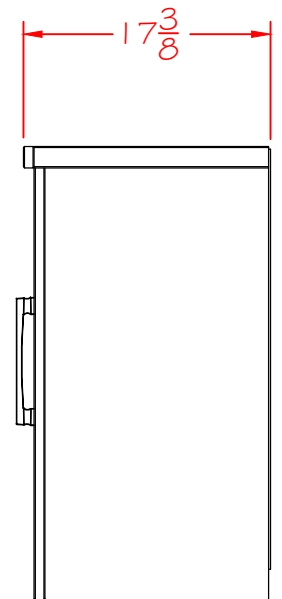

TOP STAIN

BASE COLOR

HARDWARE

SELF CLOSING HINGES

SOUNDBAR OPENING

SHELF BEHIND DOORS

SECTIONAL VIEW

WOOD FRAMED GLASS DOORS

CENTER SUPPORT

WIRE MANAGEMENT HOLES

FRONT VIEW

SIDE VIEW