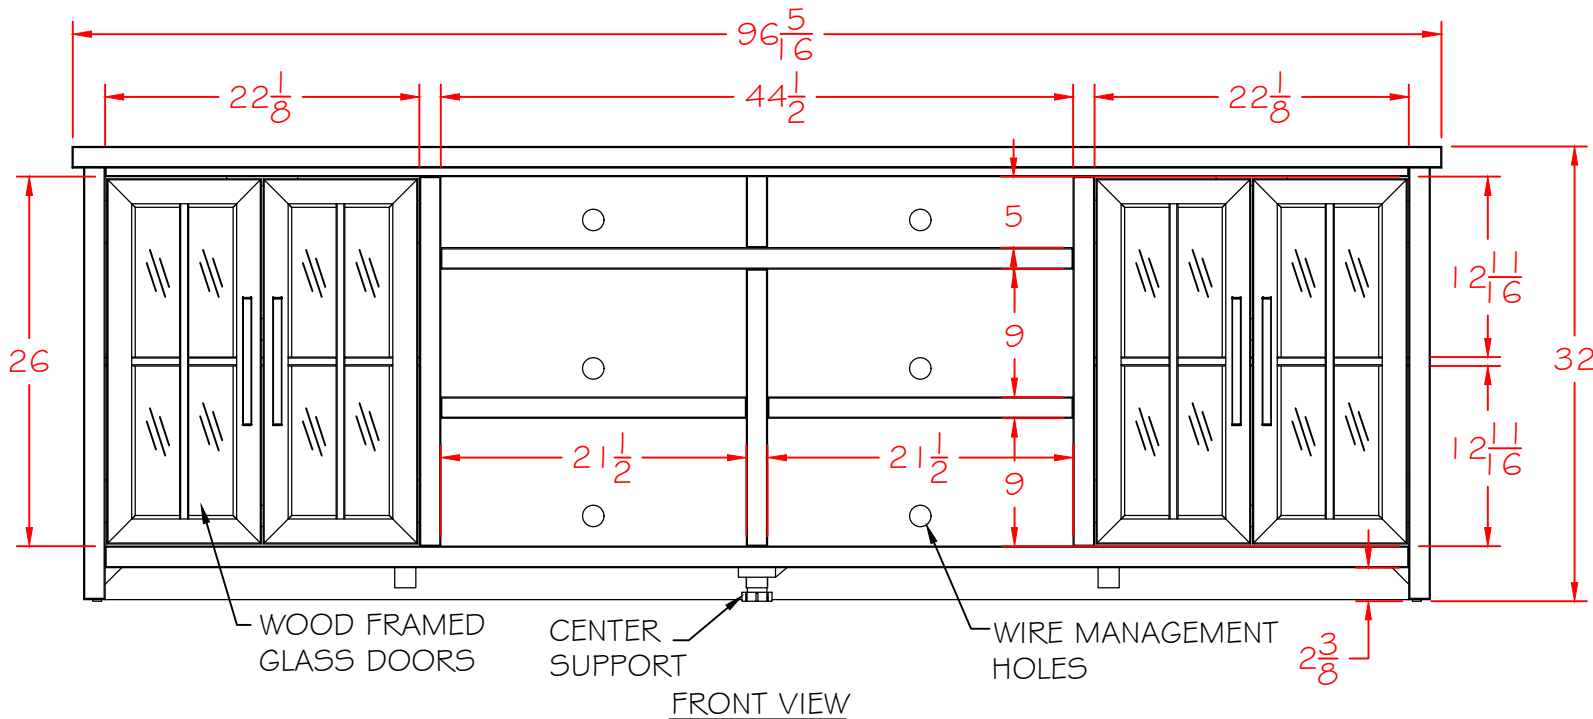

TOP STAIN

BASE COLOR

HARDWARE

SELF CLOSING HINGES

SOUNDBAR OPENING

SHELF BEHIND DOORS

SECTIONAL VIEW

WOOD FRAMED GLASS DOORS

CENTER SUPPORT

WIRE MANAGEMENT HOLES

FRONT VIEW

SIDE VIEW