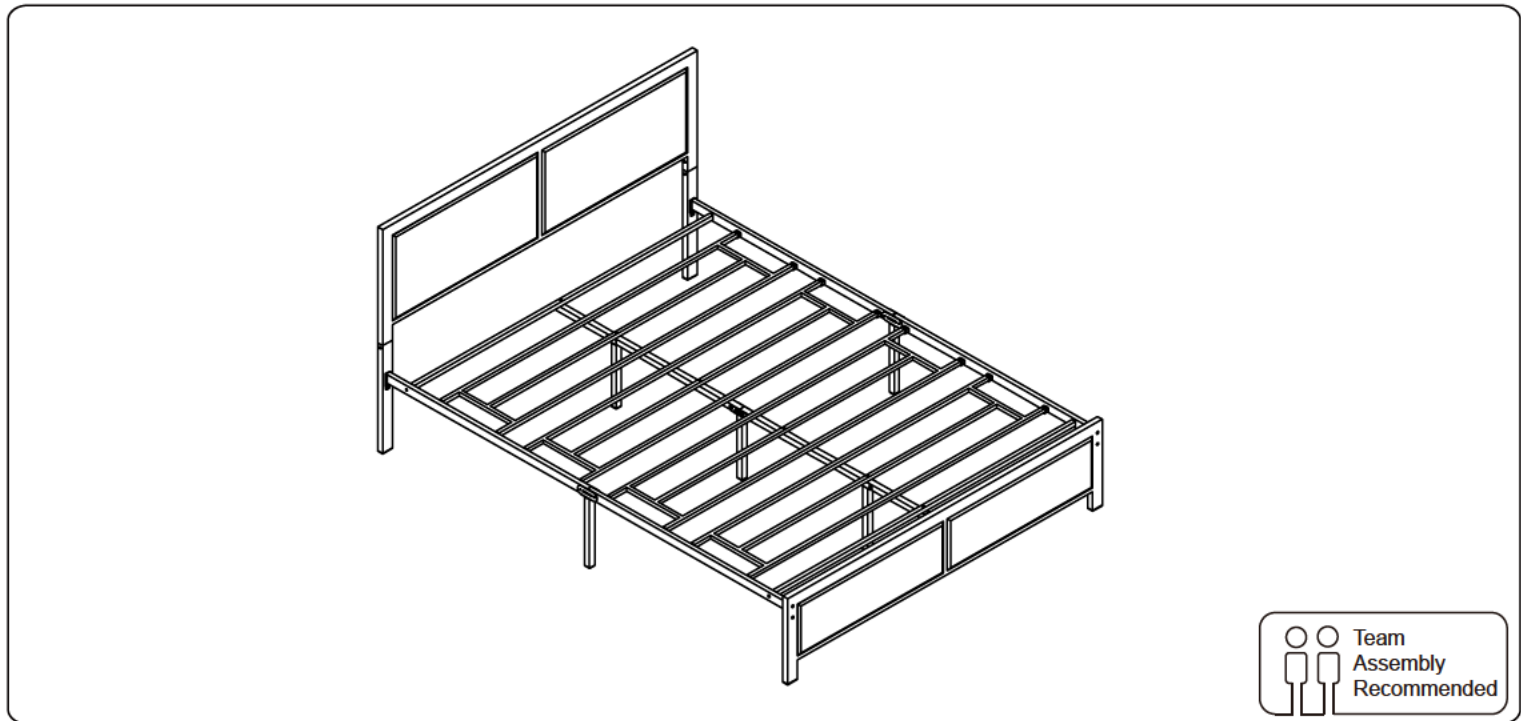

# Bed Frame Installation Manual

Componets		Screws & Tools			
	① x1	(A) 	M8x40mm	x4	
	② x2	(B) 	M6x50mm	x2	
	③ x1	(C) 	M6x35mm	x8	
	⑤ x1	(D) 	M6x20mm	x16	
	⑥ x1	(E) 	M6x15mm	x10	
	⑦ x1	(L) 	M8	x8	
	⑧ x4	(M) 	M6x20mm	x4	
	⑨ x2	(N) 	M4	x2	

**1** Note: For easy setup intention, do not tighten screws during the installation process

 M6x15 6pcs  
 M4 2pcs

**2**

 M8x40 4pcs  
 M6x15 4pcs  
 M8 8pcs  
 M6x20 4pcs  
 M4 2pcs