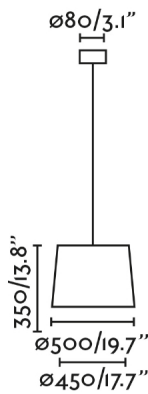

General characteristics

Fixation	Ceiling
voltage	120V
Hertz	60Hz
Cable length	0.02 ft
Max. Power	15W

Material

Body/Structure	Steel
Diffuser	Papyrus
Screen	Textile

Finish

Body/Structure	Matt Black
Screen	Beige
Location	Dry locations only
US Certification	Fijas cETLus