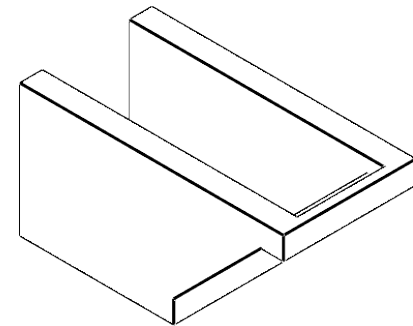

ITEM NUMBER: RFTURO060X06000X12000X006BUR00RCPR

6"W X 6"H X 12"L TIMBERTHANE ROUGH CEDAR BURLINGTON FAUX WOOD OPEN RAFTER TAIL, 6"L END, PRIMED TAN

SIDE PROFILE

FRONT PROFILE

ISOMETRIC

GENERATED DATE : 03/02/2023

EKENA MILLWORK
2300 WEST MAIN ST.
CLARKSVILLE, TX 75426
TOLL FREE: 866-607-0453
WWW.EKENAMILLWORK.COM

NOTES

1. INSTALLATION TO BE COMPLETED IN ACCORDANCE WITH MANUFACTURER'S SPECIFICATIONS.
2. DRAWING MAY NOT BE TO SCALE
3. THIS DRAWING IS INTENDED FOR DESIGN AND PLANNING PURPOSES ONLY.
4. ALL INFORMATION CONTAINED HEREIN WAS CURRENT AT THE TIME OF DEVELOPMENT BUT MUST BE REVIEWED AND APPROVED BY THE PRODUCT MANUFACTURER TO BE CONSIDERED ACCURATE.
5. TIMBERTHANE ARCHITECTURAL PRODUCTS ARE MADE FROM HIGH DENSITY URETHANE AND COME FACTORY PRIMED