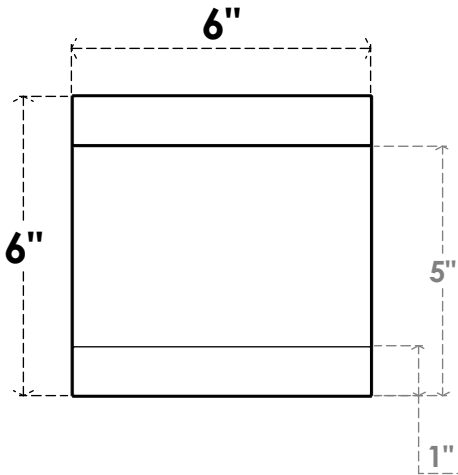

ITEM NUMBER: RFTURO060X06000X12000X006BUR00RCPR

6"W X 6"H X 12"L TIMBERTHANE ROUGH CEDAR BURLINGTON FAUX WOOD OPEN RAFTER TAIL, 6"L END, PRIMED TAN

SIDE PROFILE

FRONT PROFILE

ISOMETRIC

GENERATED DATE : 03/02/2023