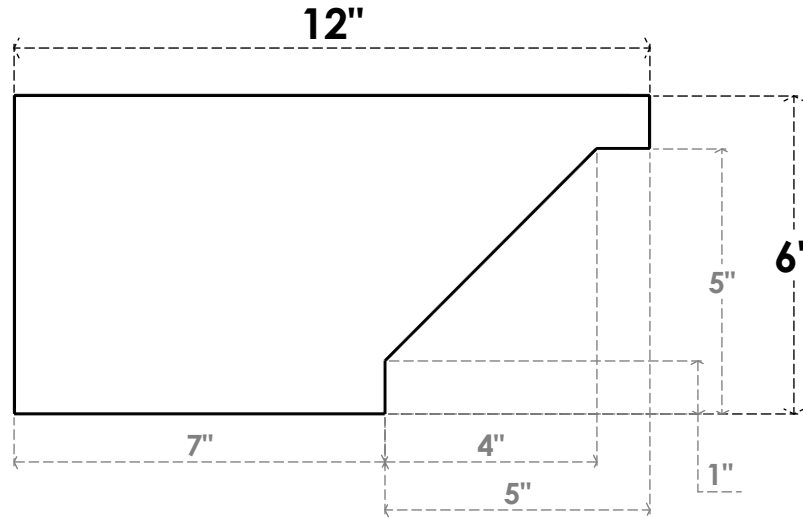

ITEM NUMBER: RFTURO060X06000X12000X006BUR00RCPR

6"W X 6"H X 12"L TIMBERTHANE ROUGH CEDAR BURLINGTON FAUX WOOD OPEN RAFTER TAIL, 6"L END, PRIMED TAN

SIDE PROFILE

FRONT PROFILE

ISOMETRIC

GENERATED DATE : 03/02/2023