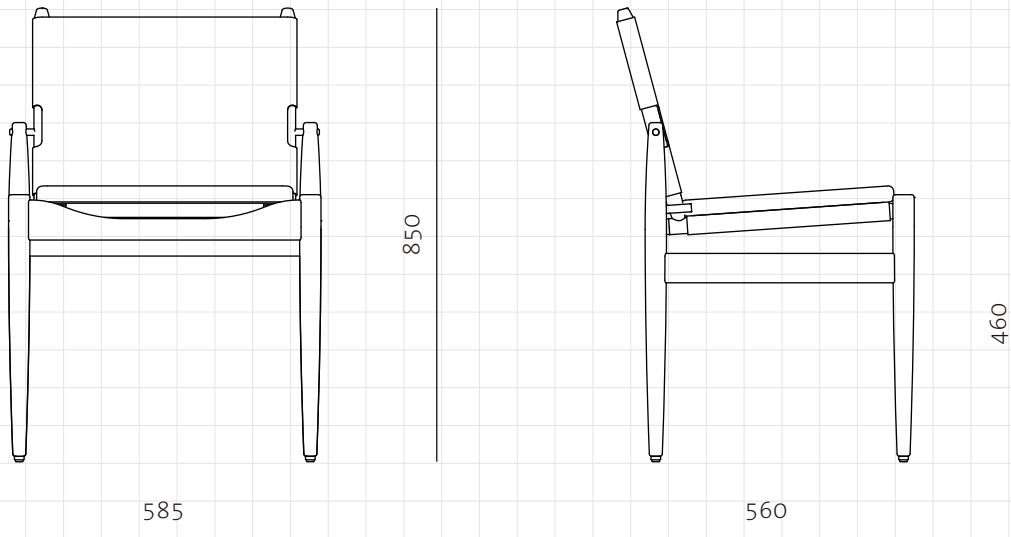

Journey Dining Chair-CV

CODE
DIMENSIONS

JN-S210-CV
W585 x D560 x H850mm
Seating height: 460mm

NET WEIGHT
ENVIRONMENT
MATERIALS

6.5 kg
Indoor
Solid wood frame, upholstery, stainless steel oil rubbed copper
*Please refer to website or contact your local representative for complete material swatches.

SHIPPING

Package	Assembled		
Package Qty	1 pcs/box		
Packaging	Measurement (mm)	Volume (cbm)	Gross Weight (kg)
FCL	W685 x D625 x H935	0.40	12.82
LCL/AIR	W725 x D665 x H1025	0.49	18.42