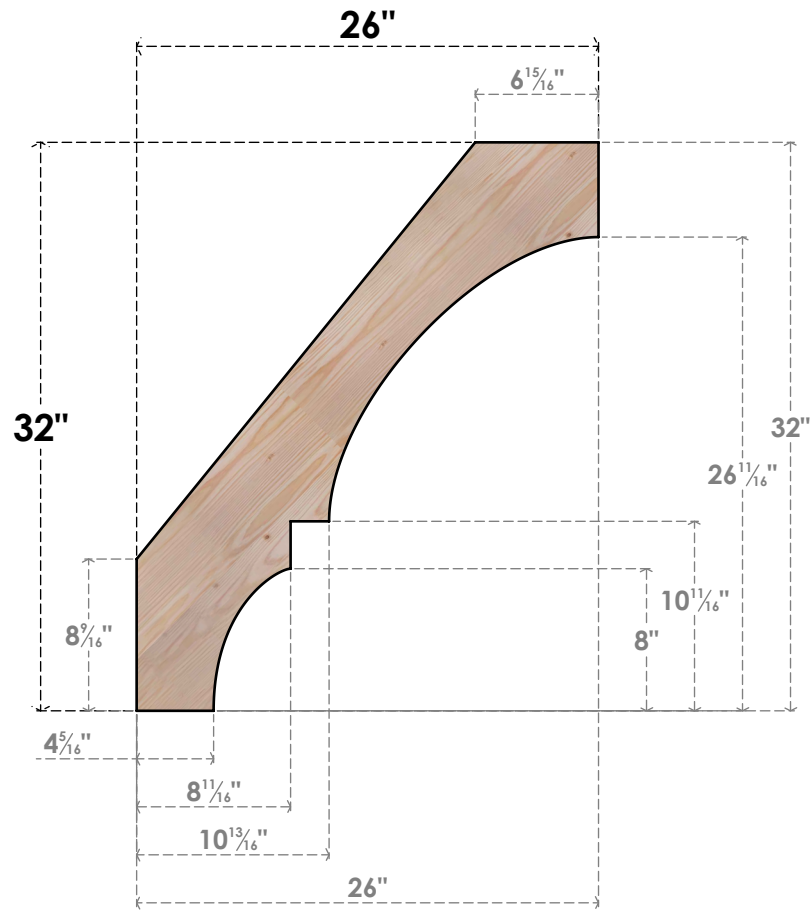

BRC06X26X32BOA00SDF

5 1/2"W X 26"D X 32"H BALBOA SMOOTH BRACE, DOUGLAS FIR

SIDE

FRONT

EKENA MILLWORK
 2300 WEST MAIN ST.
 CLARKSVILLE, TX 75426
 TOLL FREE: 866-607-0453
 WWW.EKENAMILLWORK.COM

NOTES

1. INSTALLATION TO BE COMPLETED IN ACCORDANCE WITH MANUFACTURER'S SPECIFICATIONS.
2. DRAWING MAY NOT BE TO SCALE
3. THIS DRAWING IS INTENDED FOR DESIGN AND PLANNING PURPOSES ONLY.
4. ALL INFORMATION CONTAINED HEREIN WAS CURRENT AT THE TIME OF DEVELOPMENT BUT MUST BE REVIEWED AND APPROVED BY THE PRODUCT MANUFACTURER TO BE CONSIDERED ACCURATE.
5. PRODUCTS ARE NOT KILN DRIED. THIS ITEM IS UNIQUE AND WILL CONTAIN THE NATURAL VARIATIONS THAT THE WOOD SPECIES OFFERS. THIS MAY RESULT IN VARIATIONS UP TO 1/4"