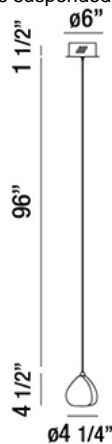

### Product Details

Item No.	:	29037-018
Finish	:	Chrome
Shade	:	Clear
Diameter	:	6"
Height	:	4.5"
Est. Weight	:	3.91 lbs
Approval	:	cETLus

### BULB DETAILS

No. of Bulbs	:	1
Bulb Type	:	G4
Bulb Wattage	:	20W
Bulb Socket	:	G4
Input Voltage	:	12V
Dimmable	:	No
Bulb Included	:	Yes

### TECHNICAL DETAILS

Hanging Support Type	:	Wire
Wire Length	:	96"
Canopy Diameter	:	6"
Canopy Height	:	1.5"

Translucent polished cast glass suspended from a chrome canopy