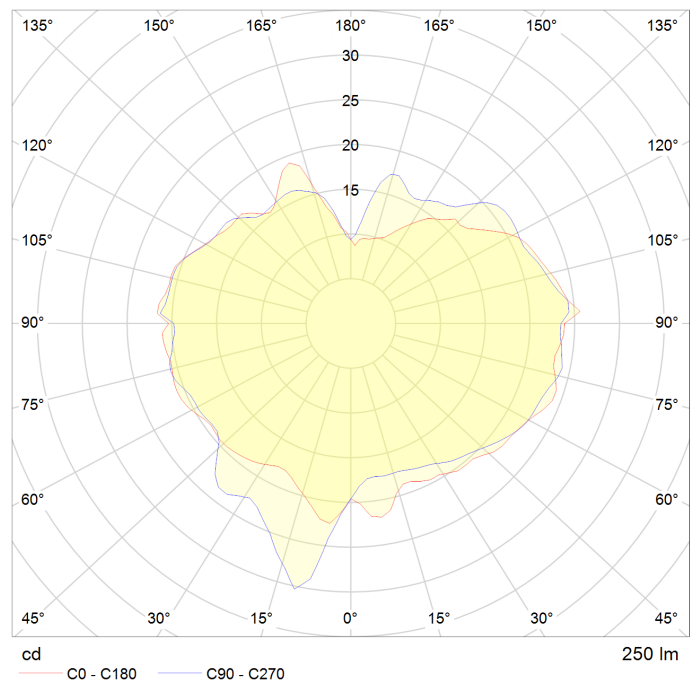

POLAR DIAGRAM

DIMMING

Dimmable: Yes
Dimming type: Leading-edge or trailing-edge
Recommended US Dimmer: Lutron - Diva DVVELV-300P

A full list of compatible dimmers is available on our website:
us.tala.co.uk/recommended-dimmers/

OUTER CARTON

Pc/ Ctn: 4
Gross weight: 5.8kg
Length: 8.3 in
Width: 8.3 in
Height: 6.7 in

IES/LDT FILE

Available upon request.

EAN US: 5060400152131