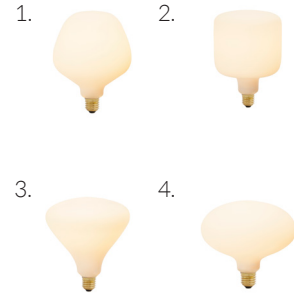

GRAPHITE PENDANT

SKU: GRAP-PD-01-US

tala®

Anodised aluminium pendant, fitted with a braided 3 metre black kink free cord that's easily adjusted by hand. Complete with ceiling rose as standard.

FIXTURE

Type: Pendant
Materials: Anodised aluminium
Finish: Anodised
Ceiling rose dimensions: 1.0 x 5.1in
Lampholder: E26
Weight: 1lb
Warranty: 2 years
Input Voltage: 110-120V~ 50/60Hz
Cord: 3 metre cord, Black fabric covered silicone
Luminaire: Class I
Wattage: Max 60 W

Dimmable: Yes

3.1 in

1.6 in

BEST PAIRED WITH

1. Enno / Noma / Oblo / Oval

OUTER CARTON

Pc/ Ctn: 8
Gross weight: 18 lbs
Length: 25in
Width: 13in
Height: 11in

EAN US: 5060400150571