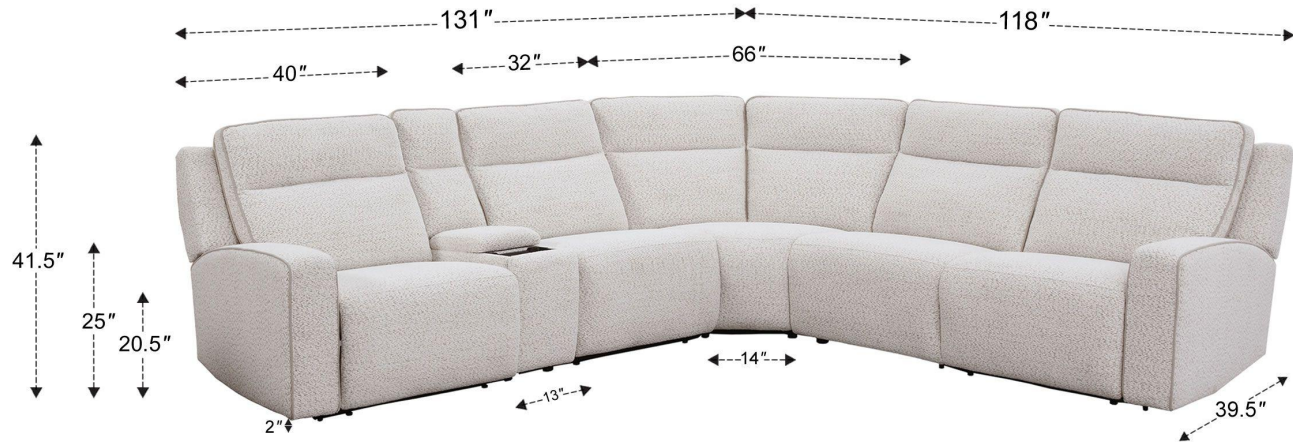

# 6 Piece Zero Gravity Power Reclining Sectional with Power Adjustable Headrests

Overall Dimensions	131" x 118" x 41.5"
Overall Width	131"
Overall Depth	118"
Overall Height	41.5"
Overall Weight	521.4 lbs.
Fully Reclined	65"
Distance from Wall	18"
Back of Seat to end of Chaise	41.5"
Leg Height <small>(Distance from Foot Rest to Floor in Full Recline)</small>	22"
Head Height <small>(Distance from Headrest to Floor in Full Recline)</small>	34.5"

Seat Width	31.5"
Seat Depth	22.5"
Seat Height	20.5"
Arm Width	8.5"
Arm Depth	22"
Arm Height	25"
Back Height	24"
Back Depth	13"
Headrest Extended from Back	4.5"
Console Storage area Inside	11" x 12" x 6.5"