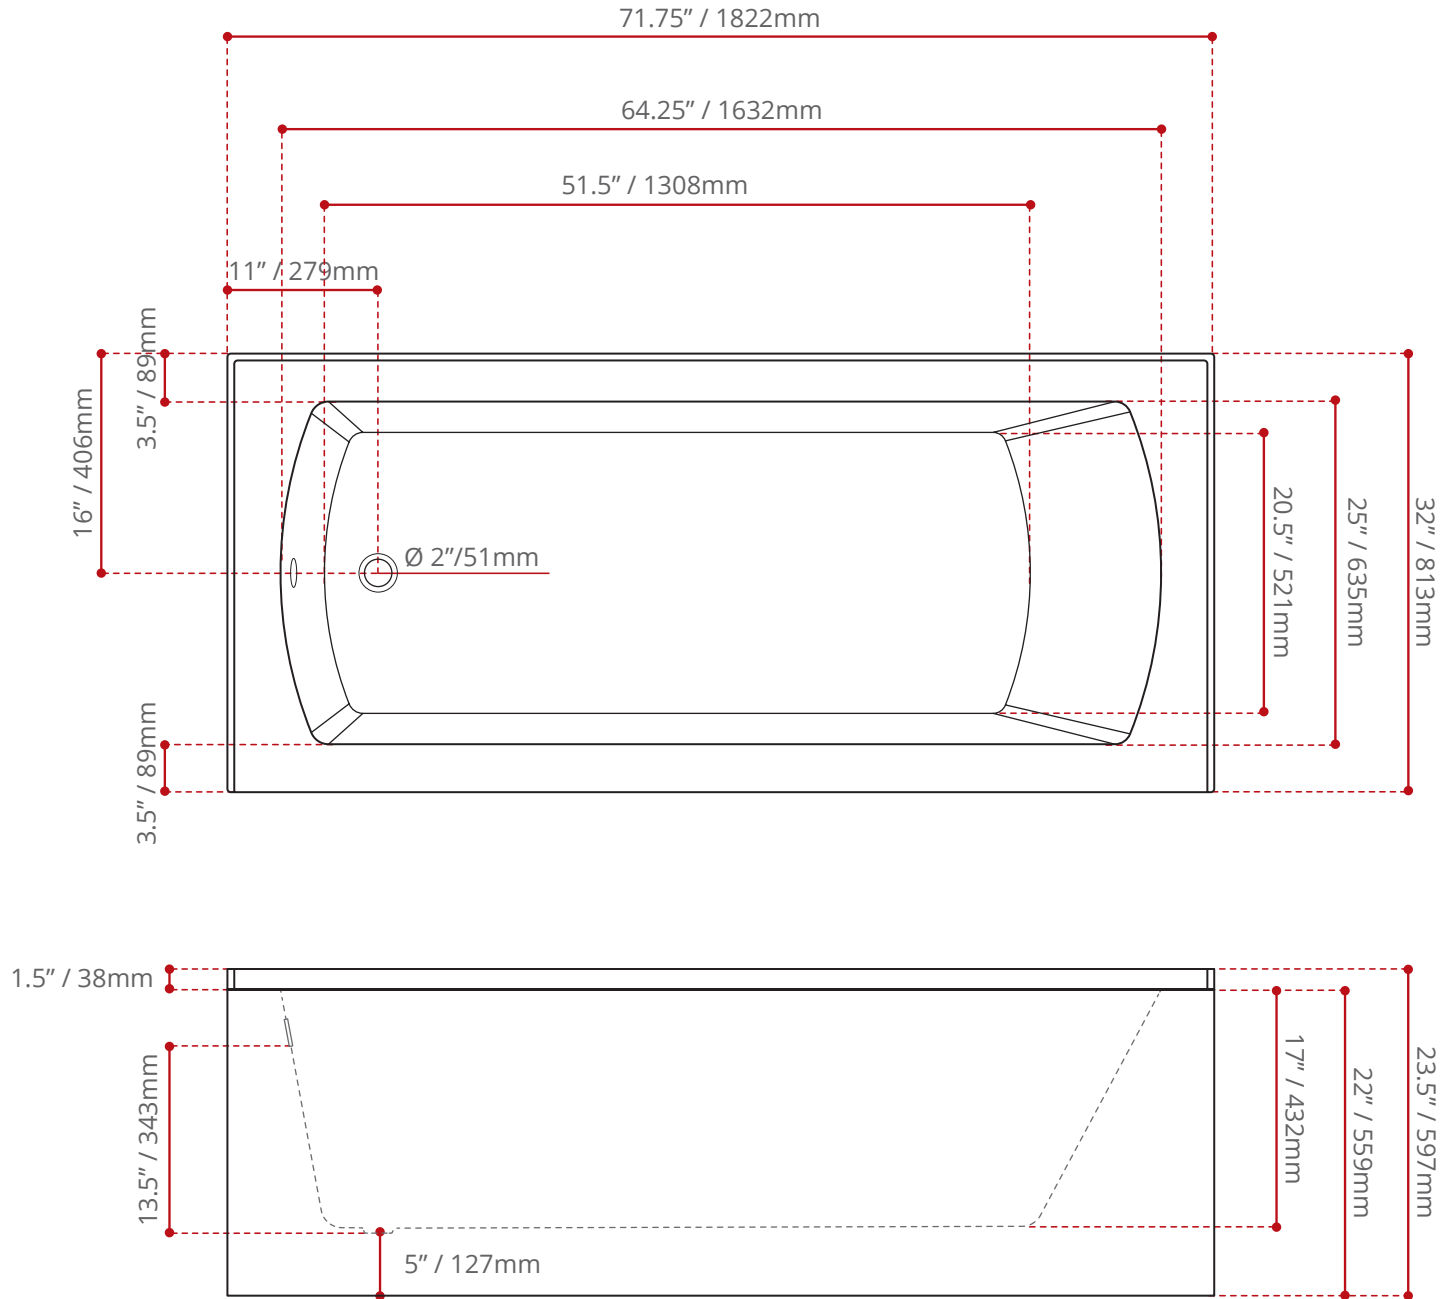

DESCRIPTION:

- Modern style.
- Plain skirt.
- Above Floor Rough-in
- End drain.
- High gloss / Crack-resistant acrylic.
- Made in Canada.
- Complies with CSA & IAPMO standards.

MEASUREMENTS:

- **Length:** 71.75" / 1822mm
- **Width:** 32" / 813mm
- **Skirt Height:** 22" / 559mm

WATER DEPTH

13.5" / 343mm
Drain to overflow

CAPACITY

61.8 gal.
234 litres of water

AVAILABLE COLOURS:

White -WHT-

Black -BLK-

Biscuit -BIS-

CONFIGURATIONS:

- Textured Bottom.
- Skirt cut-off.
- 3/4" Set back wood apron.
- Double tiling flange.

JETTING OPTIONS

- LATERAL AIR JETS
- AIR ILLUSION JETS
- SANTÉ AIR
- SQUARE ZEN AIR JETS
- NECK-JET MASSAGE SYSTEM
- ROUND WHIRLPOOL JETS
- THIN LINE WHIRLPOOL JETS
- SQUARE WHIRLPOOL JETS
- V-MASSEUSE
- CHROMATHERAPY
- COMFORT WARM SYSTEM
- AROMATHERAPY

SHIPPING INFORMATION:

- **Length:** 74" / 1880mm
- **Width:** 34" / 864mm
- **Height:** 26" / 660mm
- **Net Weight:** 46 kg / 101 lbs
- **Gross Weight:** 50 kg / 110 lbs

DISCLAIMER:

Measurements may vary $\pm \frac{1}{4}"$
(Diagram Not to scale)