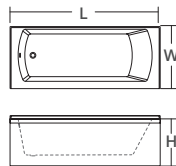

Valley's AFR skirted bathtubs have an extended apron for above floor rough-in and are only available for plain skirted baths. The pOVO skirted bathtub has a spacious well design with a sloped backrest for complete comfort. The plain skirt gives this tub a modern and contemporary flair.

DESCRIPTION:

- Modern style.
- Plain skirt.
- Above Floor Rough-in
- End drain.
- High gloss / Crack-resistant acrylic.
- Made in Canada.
- Complies with CSA & IAPMO standards.

MEASUREMENTS:

- **Length:** 71.75" / 1822mm
- **Width:** 32" / 813mm
- **Skirt Height:** 22" / 559mm

WATER DEPTH

13.5" / 343mm
Drain to overflow

CAPACITY

61.8 gal.
234 litres of water

AVAILABLE COLOURS:

White -WHT-

Black -BLK-

Biscuit -BIS-

SHIPPING INFORMATION:

- **Length:** 74" / 1880mm
- **Width:** 34" / 864mm
- **Height:** 26" / 660mm
- **Net Weight:** 46 kg / 101 lbs
- **Gross Weight:** 50 kg / 110 lbs

DISCLAIMER:

Measurements may vary $\pm \frac{1}{4}"$
(Diagram Not to scale)