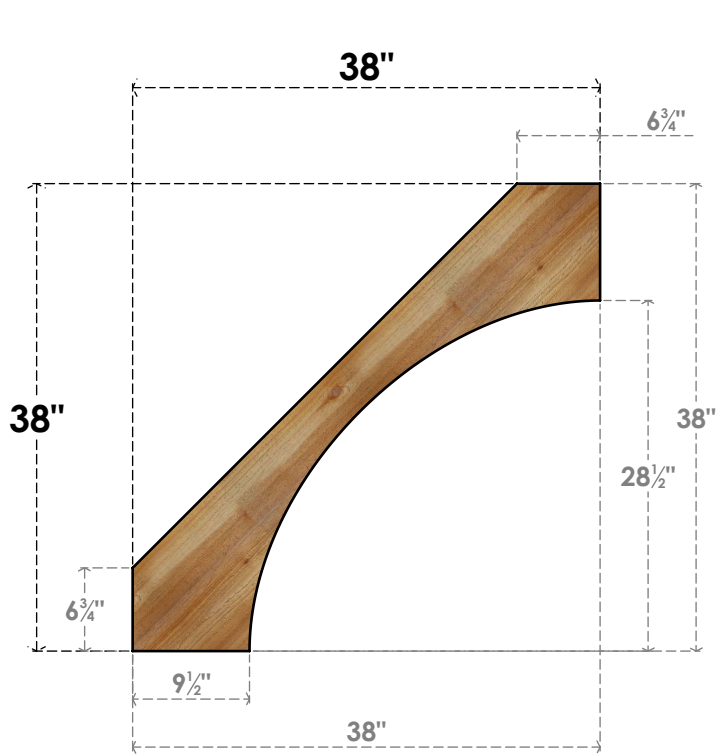

BRC06X38X38WTLOORWR

6"W X 38"D X 38"H WESTLAKE ROUGH SAWN BRACE, WESTERN RED CEDAR

SIDE

FRONT

EKENA MILLWORK
 2300 WEST MAIN ST.
 CLARKSVILLE, TX 75426
 TOLL FREE: 866-607-0453
 WWW.EKENAMILLWORK.COM

NOTES