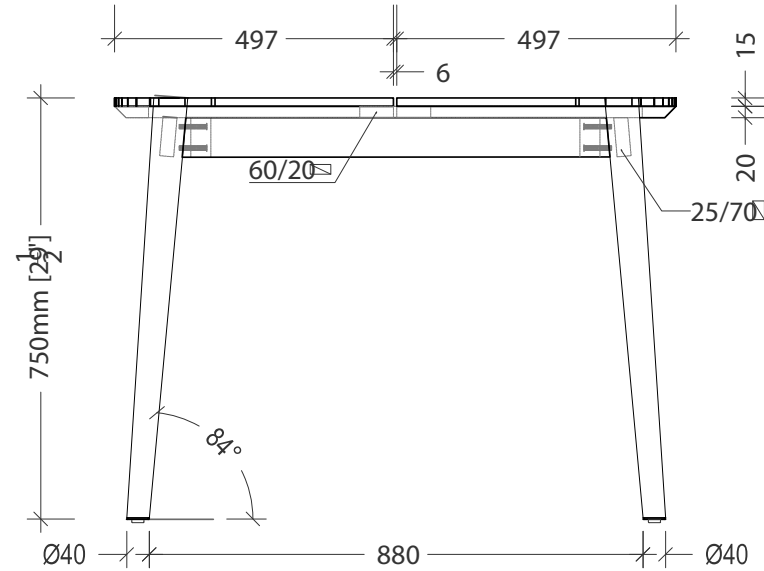

42 GREENE STREET LL NEW YORK NY 10013
T 212.355.0625 F 212.355.0628 WWW.OASIQ.US

COPENHAGEN Square Dining Table

W 39 3/8" D 39 3/8" H 29 1/2"

48.5 lbs Teak

Teak

| | | | | | | | | | | |
|---------|--------------------------------|---------|--------------|-------|--|----------|----------|-----|--|--------------|
| ITEM NO | - | DATE | Jan 24, 2020 | SIZE | W 39 ³ / ₈ " D 39 ³ / ₈ " H 29 ¹ / ₂ " | DRAWN BY | WP Riana | Fty | | OASIQ |
| DESC | Copenhagen Square Dining Table | REVISED | 00 | BUYER | OASIQ | PAGE | 01/02 | WP | | |

1 : 12

TOP VIEW

FRONT VIEW

SIDE VIEW