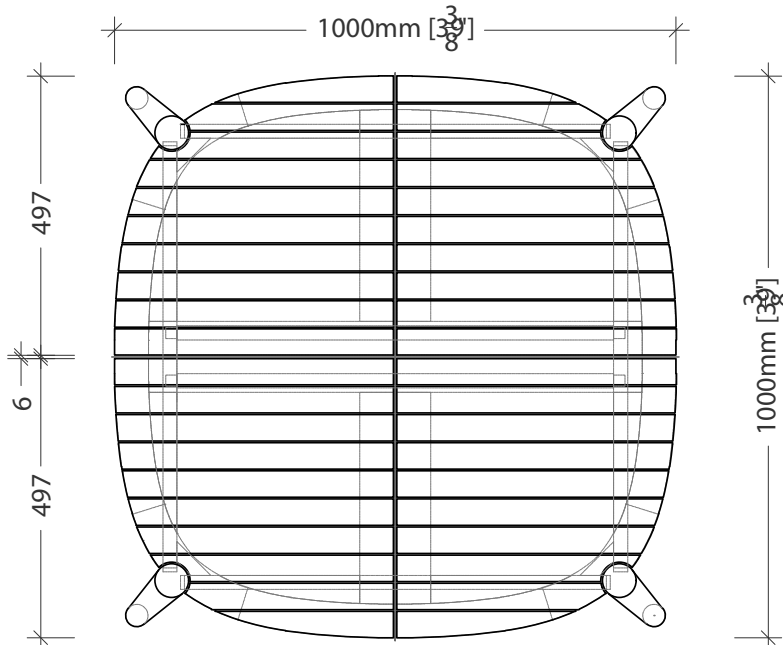

42 GREENE STREET LL NEW YORK NY 10013
T 212.355.0625 F 212.355.0628 WWW.OASIQ.US

COPENHAGEN Square Dining Table

W 39 3/8" D 39 3/8" H 29 1/2"

48.5 lbs Teak

Teak

| | | | | | | | | | | |
|---------|--------------------------------|---------|--------------|-------|--|----------|----------|-----|--|--------------|
| ITEM NO | - | DATE | Jan 24, 2020 | SIZE | W 39 ³ / ₈ " D 39 ³ / ₈ " H 29 ¹ / ₂ " | DRAWN BY | WP Riana | Fty | | OASIQ |
| DESC | Copenhagen Square Dining Table | REVISED | 00 | BUYER | OASIQ | PAGE | 01/02 | WP | | |

1 : 12

TOP VIEW

FRONT VIEW

SIDE VIEW