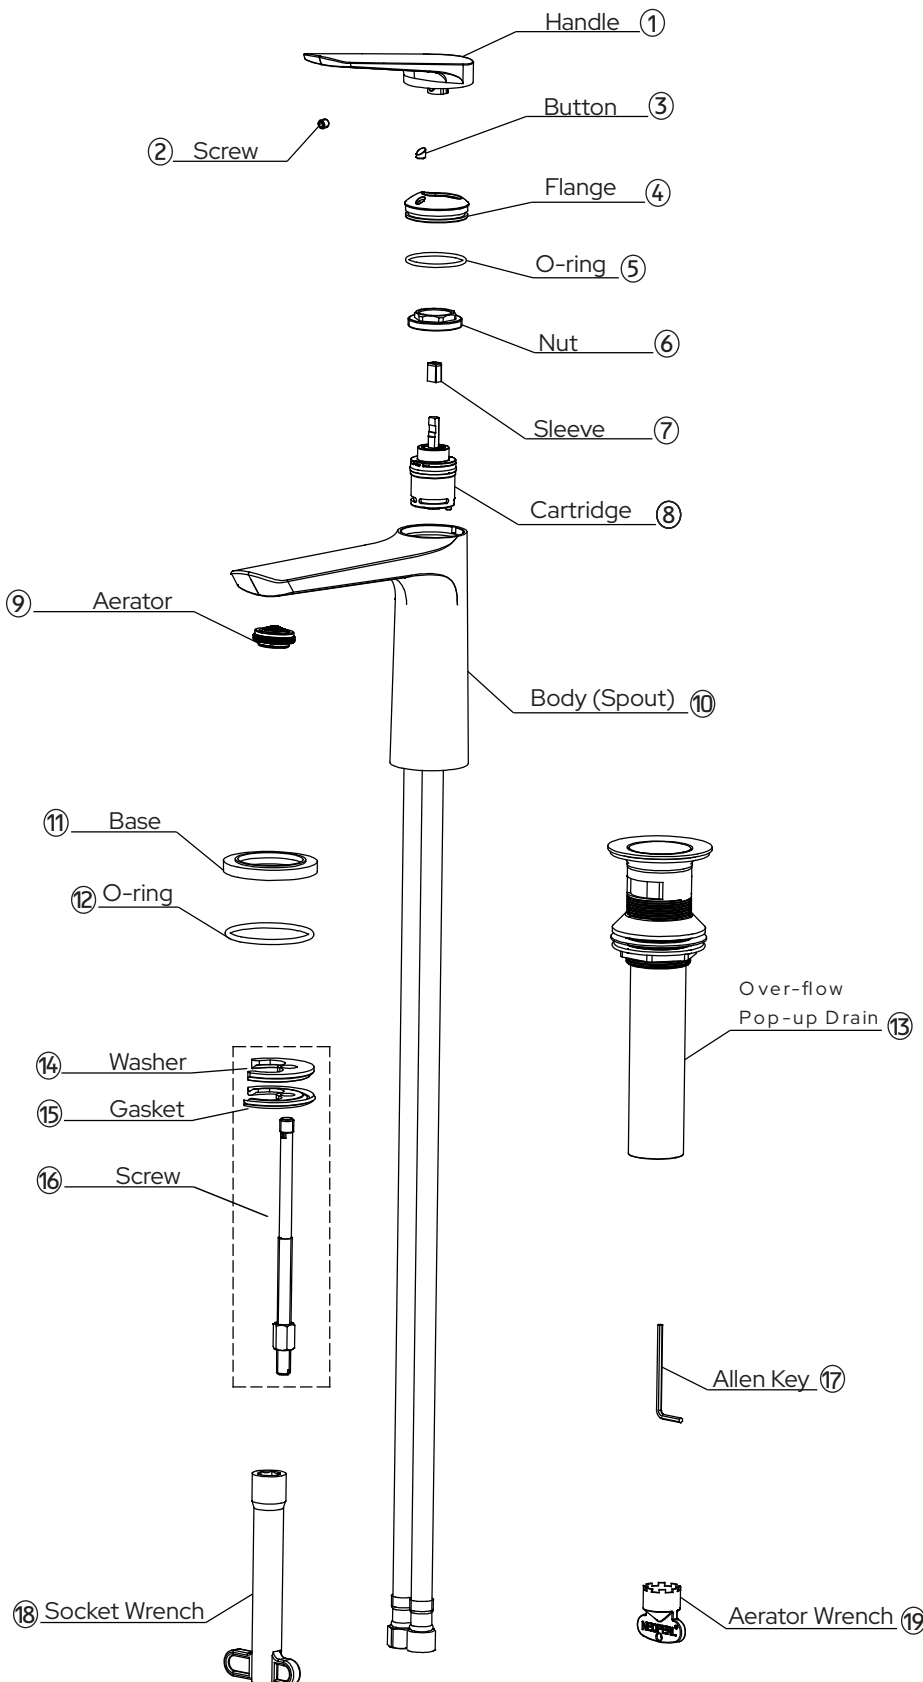

Parts Breakdown

BA-230-01

Single Hole Bathroom Faucet

No.	Descriptio	Quantity
1	Handle	1
2	Screw	1
3	Button	1
4	Flange	1
5	O-ring	1
6	Nut	1
7	Sleeve	1
8	Cartridge	1
9	Aerator	1
10	Body (Spout)	1
11	Base	1
12	O-ring	1
13	Over-Flow Pop-Up Drain	1
14	Washer	1
15	Gasket	1
16	Screw	1
17	Allen key	1
18	Socket wrench	1
19	Aerator Wrench	1