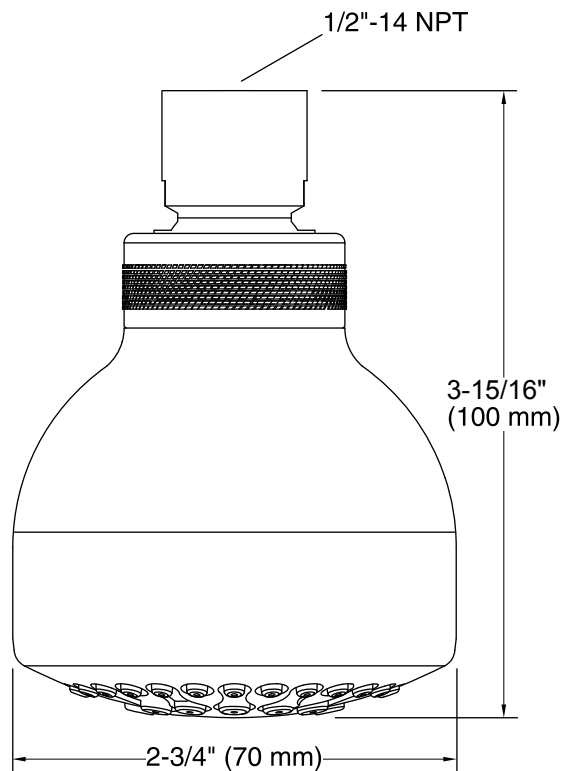

## Features

- Single-function showerhead delivers a full, consistent spray
- 2.5 gpm (gallons per minute) flow rate
- 1/2-inch NPT connection
- Sprayface with flexible nozzles resists hard water buildup and is easy to clean
- Coordinates with Coralais faucets and accessories
- KOHLER finishes resist corrosion and tarnishing

## KOHLER® Faucet Lifetime Limited Warranty

See website for detailed warranty information.

**Technical Information**

All product dimensions are nominal.

**Showerhead:**

Flow rate: 2.5 gal/min (9.5 l/min)

Pressure: 80 psi (5.5 bar)