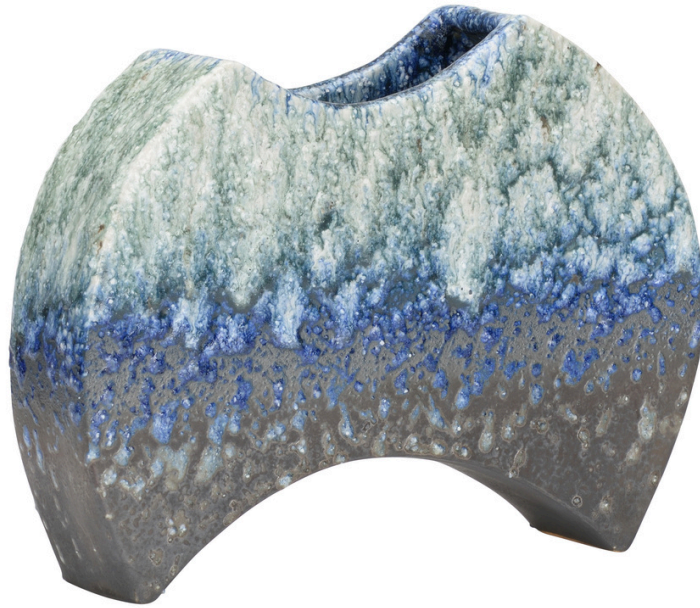

WILDWOOD CHELSEA HOUSE

302574 • Kerama Vase

8.5h x 2.5w x 8d
Ceramic
Indigo Glaze

The Kerama Vase, part of the Shiga collection, boasts a harmonious blend of artistry and texture. Handcrafted in Japan, this striking piece combines a rough ceramic surface with a smooth, flowing glaze in cool indigo tones. The vase's unique curved form makes it a standout accent, perfect for adding sculptural interest to your home. The natural texture and smooth glaze create a dynamic contrast. Whether paired with the Naha vase or used as a standalone piece, the Kerama Vase brings a touch of natural elegance and modern design to any space.