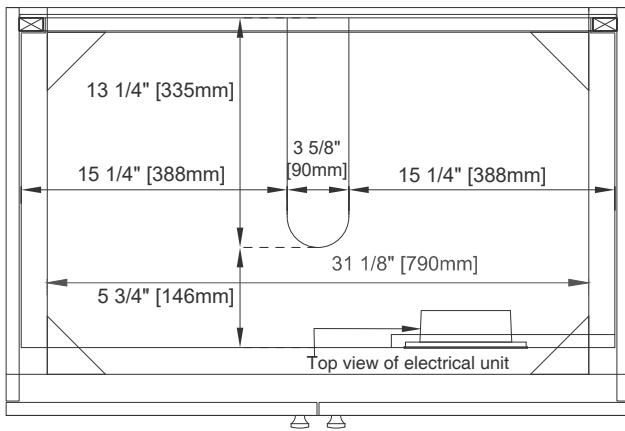

36" VANITY

Features and Materials

Solids: Para wood and Yellow Poplar
Veneers: Quarter Cut Walnut
Panels: Plywood
Installation Type: Floor Standing with Base or Wall Mounted
Number of Basins: One, with Optional 3cm Top
Vanity Top Included: NO, Optional 3cm Tops Available with Sinks
Basins Included: NO
Overflow: Yes, Front Facing
Number of Doors: Two
Number of Drawers: 0
USB/Power Component: YES (ETL5011080)
Cord Length: 6'6"
Assembly Type: Installation of Optional 3cm Top with Sink
Assembly Type: Remove Base to Wall Hang (hardware included)
Hardware Material and Finish: Zinc Alloy in Champagne Brass
Fits Drain Hole Size: 1 3/4"
European Soft Close Hinges
Adjustable Levelers

Dimension

Width: 35-7/8"
Depth: 23-1/2"
Height: 33-5/8"
Rough-In Height: 21-1/2"

36" VANITY

Top View

Knob

Front View

All dimensions are nominal
Diagrams are of cabinet only—Optional Countertops and sinks are not shown

36" VANITY

Side View

Back View

All dimensions are nominal
Diagrams are of cabinet only—Optional Countertops and sinks are not shown