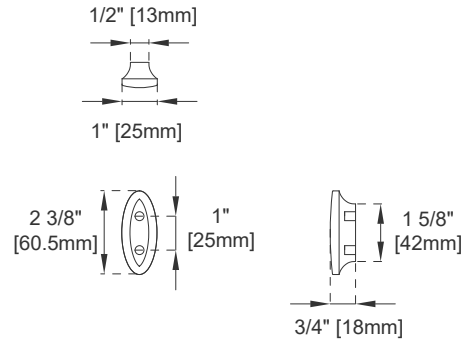

36" VANITY

Features and Materials

Solids: Para wood and Yellow Poplar
Veneers: Quarter Cut Walnut
Panels: Plywood
Installation Type: Floor Standing with Base or Wall Mounted
Number of Basins: One, with Optional 3cm Top
Vanity Top Included: NO, Optional 3cm Tops Available with Sinks
Basins Included: NO
Overflow: Yes, Front Facing
Number of Doors: Two
Number of Drawers: 0
USB/Power Component: YES (ETL5011080)
Cord Length: 6'6"
Assembly Type: Installation of Optional 3cm Top with Sink
Assembly Type: Remove Base to Wall Hang (hardware included)
Hardware Material and Finish: Zinc Alloy in Champagne Brass
Fits Drain Hole Size: 1 3/4"
European Soft Close Hinges
Adjustable Levelers

Dimension

Width: 35-7/8"
Depth: 23-1/2"
Height: 33-5/8"
Rough-In Height: 21-1/2"

36" VANITY

Top View

Knob

Front View

All dimensions are nominal
Diagrams are of cabinet only—Optional Countertops and sinks are not shown

36" VANITY

Side View

Back View

All dimensions are nominal
Diagrams are of cabinet only—Optional Countertops and sinks are not shown