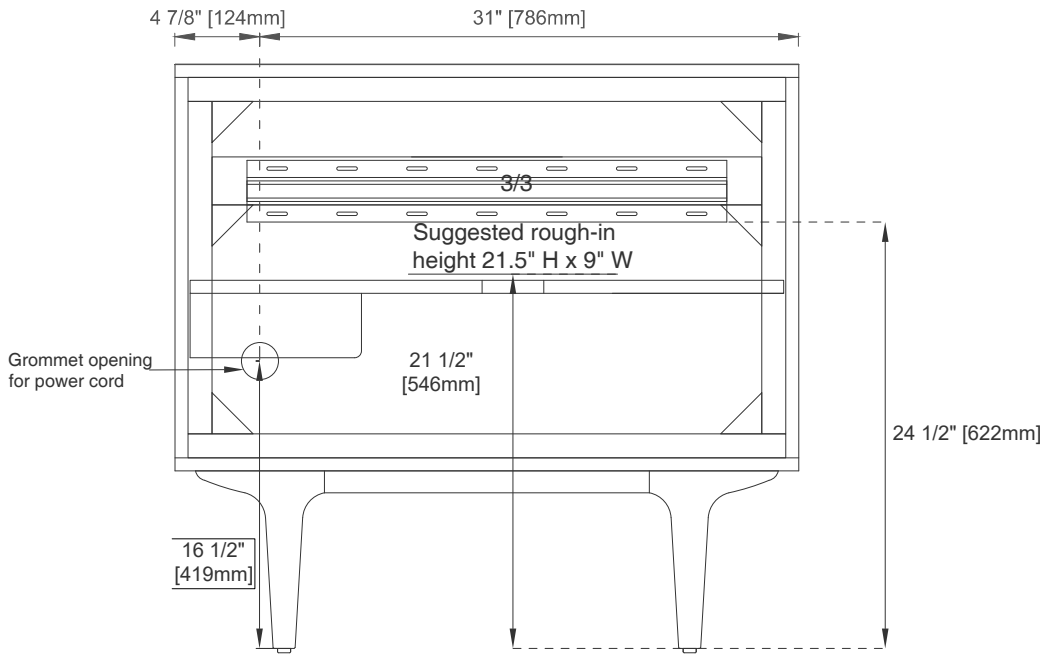

36" VANITY

Features and Materials

Solids: Para wood and Yellow Poplar
Veneers: Quarter Cut Walnut
Panels: Plywood
Installation Type: Floor Standing with Base or Wall Mounted
Number of Basins: One, with Optional 3cm Top
Vanity Top Included: NO, Optional 3cm Tops Available with Sinks
Basins Included: NO
Overflow: Yes, Front Facing
Number of Doors: Two
Number of Drawers: 0
USB/Power Component: YES (ETL5011080)
Cord Length: 6'6"
Assembly Type: Installation of Optional 3cm Top with Sink
Assembly Type: Remove Base to Wall Hang (hardware included)
Hardware Material and Finish: Zinc Alloy in Champagne Brass
Fits Drain Hole Size: 1 3/4"
European Soft Close Hinges
Adjustable Levelers

Dimension

Width: 35-7/8"
Depth: 23-1/2"
Height: 33-5/8"
Rough-In Height: 21-1/2"

36" VANITY

Top View

Knob

Front View

All dimensions are nominal
Diagrams are of cabinet only—Optional Countertops and sinks are not shown

36" VANITY

Side View

Back View

All dimensions are nominal
Diagrams are of cabinet only—Optional Countertops and sinks are not shown