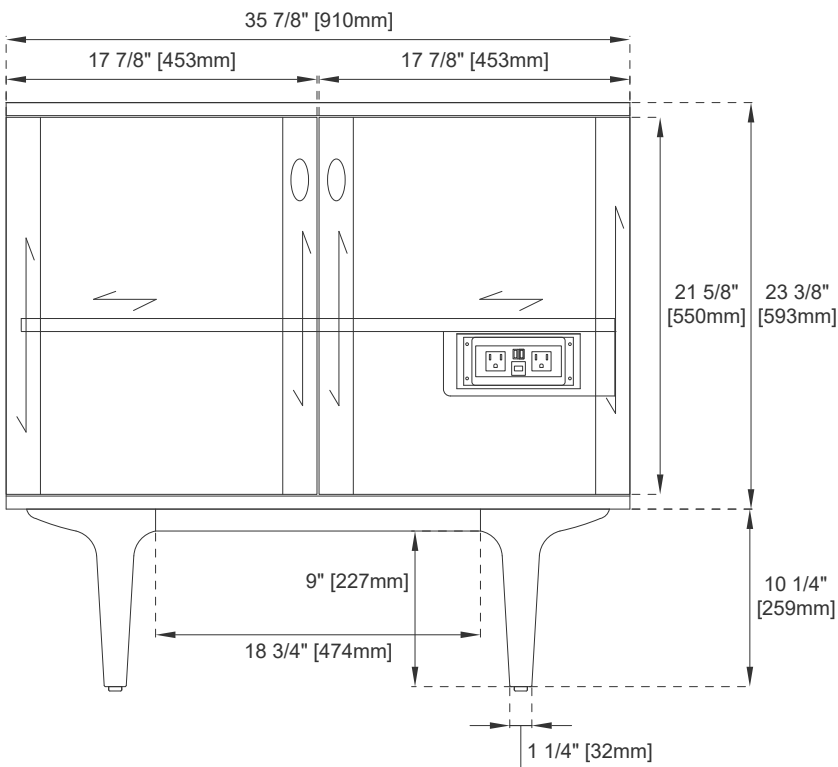

36" VANITY

Features and Materials

Solids: Para wood and Yellow Poplar
Veneers: Quarter Cut Walnut
Panels: Plywood
Installation Type: Floor Standing with Base or Wall Mounted
Number of Basins: One, with Optional 3cm Top
Vanity Top Included: NO, Optional 3cm Tops Available with Sinks
Basins Included: NO
Overflow: Yes, Front Facing
Number of Doors: Two
Number of Drawers: 0
USB/Power Component: YES (ETL5011080)
Cord Length: 6'6"
Assembly Type: Installation of Optional 3cm Top with Sink
Assembly Type: Remove Base to Wall Hang (hardware included)
Hardware Material and Finish: Zinc Alloy in Champagne Brass
Fits Drain Hole Size: 1 3/4"
European Soft Close Hinges
Adjustable Levelers

Dimension

Width: 35-7/8"
Depth: 23-1/2"
Height: 33-5/8"
Rough-In Height: 21-1/2"

36" VANITY

Top View

Knob

Front View

All dimensions are nominal
Diagrams are of cabinet only—Optional Countertops and sinks are not shown

36" VANITY

Side View

Back View

All dimensions are nominal
Diagrams are of cabinet only—Optional Countertops and sinks are not shown