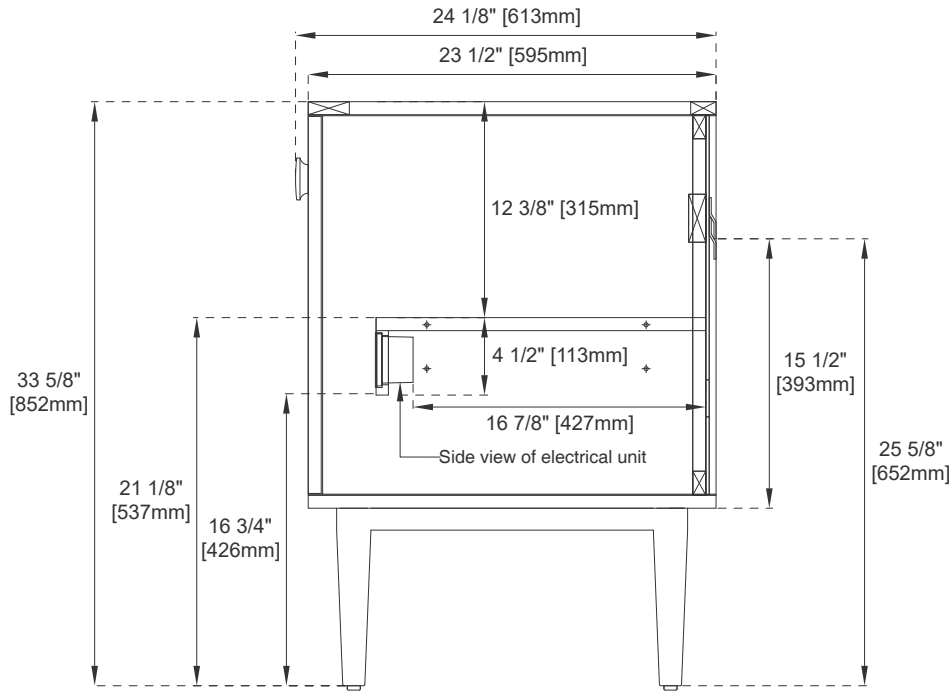

36" VANITY

Features and Materials

Solids: Para wood and Yellow Poplar
Veneers: Quarter Cut Walnut
Panels: Plywood
Installation Type: Floor Standing with Base or Wall Mounted
Number of Basins: One, with Optional 3cm Top
Vanity Top Included: NO, Optional 3cm Tops Available with Sinks
Basins Included: NO
Overflow: Yes, Front Facing
Number of Doors: Two
Number of Drawers: 0
USB/Power Component: YES (ETL5011080)
Cord Length: 6'6"
Assembly Type: Installation of Optional 3cm Top with Sink
Assembly Type: Remove Base to Wall Hang (hardware included)
Hardware Material and Finish: Zinc Alloy in Champagne Brass
Fits Drain Hole Size: 1 3/4"
European Soft Close Hinges
Adjustable Levelers

Dimension

Width: 35-7/8"
Depth: 23-1/2"
Height: 33-5/8"
Rough-In Height: 21-1/2"

36" VANITY

Top View

Knob

Front View

All dimensions are nominal
Diagrams are of cabinet only—Optional Countertops and sinks are not shown

36" VANITY

Side View

Back View

All dimensions are nominal
Diagrams are of cabinet only—Optional Countertops and sinks are not shown