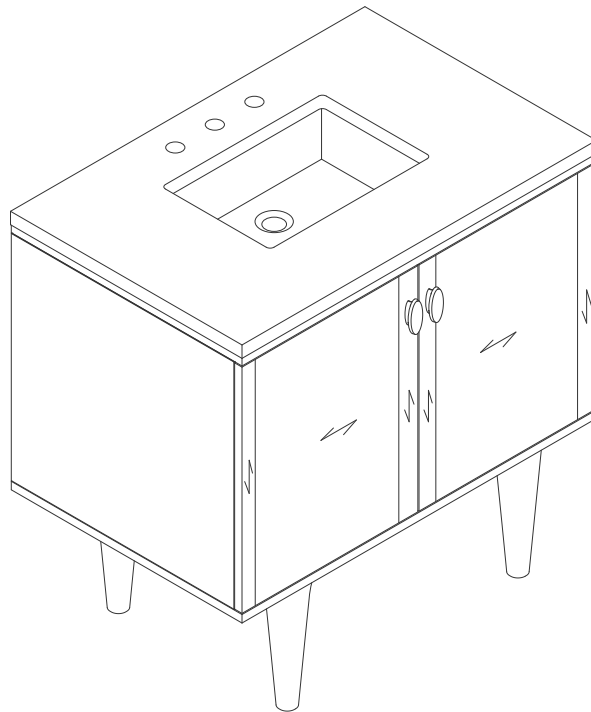

36" VANITY

Features and Materials

Solids: Para wood and Yellow Poplar
Veneers: Quarter Cut Walnut
Panels: Plywood
Installation Type: Floor Standing with Base or Wall Mounted
Number of Basins: One, with Optional 3cm Top
Vanity Top Included: NO, Optional 3cm Tops Available with Sinks
Basins Included: NO
Overflow: Yes, Front Facing
Number of Doors: Two
Number of Drawers: 0
USB/Power Component: YES (ETL5011080)
Cord Length: 6'6"
Assembly Type: Installation of Optional 3cm Top with Sink
Assembly Type: Remove Base to Wall Hang (hardware included)
Hardware Material and Finish: Zinc Alloy in Champagne Brass
Fits Drain Hole Size: 1 3/4"
European Soft Close Hinges
Adjustable Levelers

Dimension

Width: 35-7/8"
Depth: 23-1/2"
Height: 33-5/8"
Rough-In Height: 21-1/2"

36" VANITY

Top View

Knob

Front View

All dimensions are nominal
Diagrams are of cabinet only—Optional Countertops and sinks are not shown

36" VANITY

Side View

Back View

All dimensions are nominal
Diagrams are of cabinet only—Optional Countertops and sinks are not shown