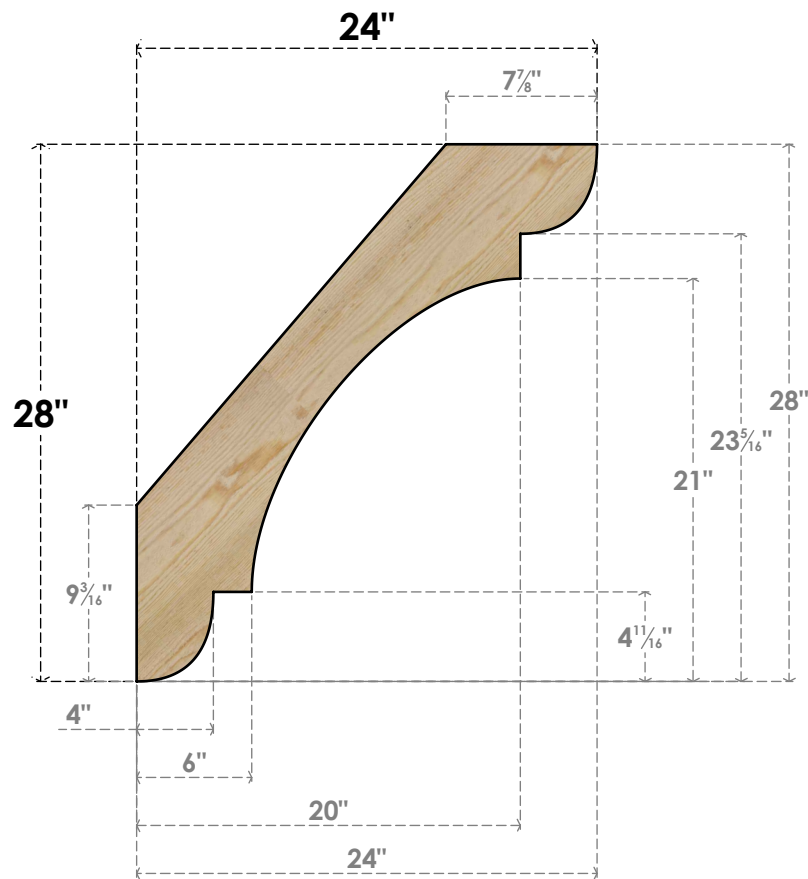

BRC06X24X28OLY00RDF

6"W X 24"D X 28"H OLYMPIC ROUGH SAWN BRACE, DOUGLAS FIR

SIDE

FRONT

EKENA MILLWORK
 2300 WEST MAIN ST.
 CLARKSVILLE, TX 75426
 TOLL FREE: 866-607-0453
 WWW.EKENAMILLWORK.COM

NOTES

1. INSTALLATION TO BE COMPLETED IN ACCORDANCE WITH MANUFACTURER'S SPECIFICATIONS.
2. DRAWING MAY NOT BE TO SCALE
3. THIS DRAWING IS INTENDED FOR DESIGN AND PLANNING PURPOSES ONLY.
4. ALL INFORMATION CONTAINED HEREIN WAS CURRENT AT THE TIME OF DEVELOPMENT BUT MUST BE REVIEWED AND APPROVED BY THE PRODUCT MANUFACTURER TO BE CONSIDERED ACCURATE.
5. PRODUCTS ARE NOT KILN DRIED. THIS ITEM IS UNIQUE AND WILL CONTAIN THE NATURAL VARIATIONS THAT THE WOOD SPECIES OFFERS. THIS MAY RESULT IN VARIATIONS UP TO 1/4"