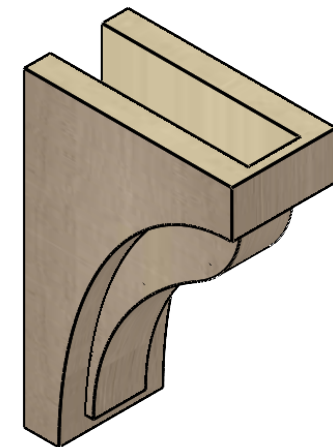

ITEM NUMBER: CORU04X08X12HELRCPR

4"W X 8"D X 12"H SERIES 2 CLASSIC HELENA ROUGH CEDAR TIMBERTHANE
FAUX WOOD CORBEL, PRIMED

SIDE PROFILE

FRONT PROFILE

ISOMETRIC

EKENA MILLWORK
2300 WEST MAIN ST.
CLARKSVILLE, TX 75426
TOLL FREE: 866-607-0453
WWW.EKENAMILLWORK.COM

NOTES

1. INSTALLATION TO BE COMPLETED IN ACCORDANCE WITH MANUFACTURER'S SPECIFICATIONS.
2. DRAWING MAY NOT BE TO SCALE
3. THIS DRAWING IS INTENDED FOR DESIGN AND PLANNING PURPOSES ONLY.
4. ALL INFORMATION CONTAINED HEREIN WAS CURRENT AT THE TIME OF DEVELOPMENT BUT MUST BE REVIEWED AND APPROVED BY THE PRODUCT MANUFACTURER TO BE CONSIDERED ACCURATE.
5. TIMBERTHANE ARCHITECTURAL PRODUCTS ARE MADE FROM HIGH DENSITY URETHANE AND COME FACTORY PRIMED