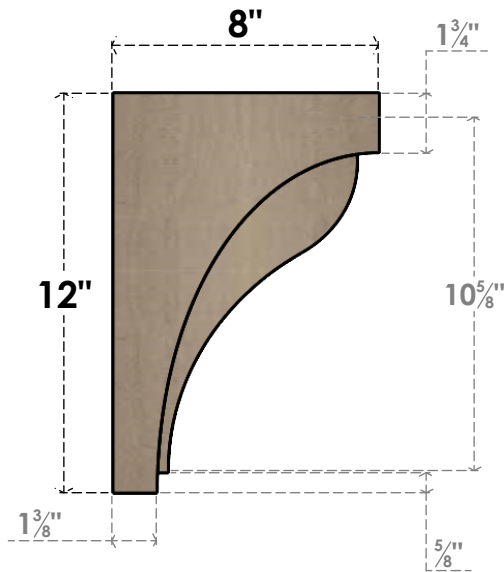

ITEM NUMBER: CORU04X08X12HELRCPR

4"W X 8"D X 12"H SERIES 2 CLASSIC HELENA ROUGH CEDAR TIMBERTHANE
FAUX WOOD CORBEL, PRIMED

SIDE PROFILE

FRONT PROFILE

ISOMETRIC

EKENA MILLWORK
2300 WEST MAIN ST.
CLARKSVILLE, TX 75426
TOLL FREE: 866-607-0453
WWW.EKENAMILLWORK.COM

NOTES

1. INSTALLATION TO BE COMPLETED IN ACCORDANCE WITH MANUFACTURER'S SPECIFICATIONS.
2. DRAWING MAY NOT BE TO SCALE
3. THIS DRAWING IS INTENDED FOR DESIGN AND PLANNING PURPOSES ONLY.
4. ALL INFORMATION CONTAINED HEREIN WAS CURRENT AT THE TIME OF DEVELOPMENT BUT MUST BE REVIEWED AND APPROVED BY THE PRODUCT MANUFACTURER TO BE CONSIDERED ACCURATE.
5. TIMBERTHANE ARCHITECTURAL PRODUCTS ARE MADE FROM HIGH DENSITY URETHANE AND COME FACTORY PRIMED