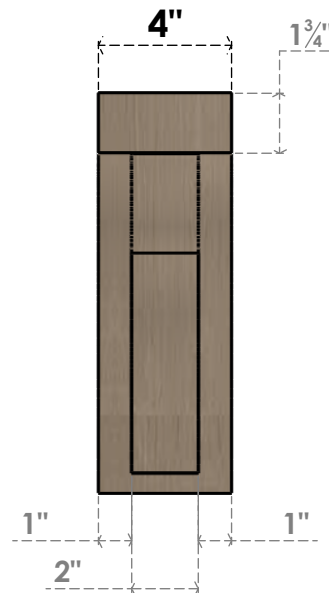

ITEM NUMBER: CORU04X08X12HELRCPR

4"W X 8"D X 12"H SERIES 2 CLASSIC HELENA ROUGH CEDAR TIMBERTHANE
FAUX WOOD CORBEL, PRIMED

SIDE PROFILE

FRONT PROFILE

ISOMETRIC

EKENA MILLWORK
2300 WEST MAIN ST.
CLARKSVILLE, TX 75426
TOLL FREE: 866-607-0453
WWW.EKENAMILLWORK.COM

NOTES

1. INSTALLATION TO BE COMPLETED IN ACCORDANCE WITH MANUFACTURER'S SPECIFICATIONS.
2. DRAWING MAY NOT BE TO SCALE
3. THIS DRAWING IS INTENDED FOR DESIGN AND PLANNING PURPOSES ONLY.
4. ALL INFORMATION CONTAINED HEREIN WAS CURRENT AT THE TIME OF DEVELOPMENT BUT MUST BE REVIEWED AND APPROVED BY THE PRODUCT MANUFACTURER TO BE CONSIDERED ACCURATE.
5. TIMBERTHANE ARCHITECTURAL PRODUCTS ARE MADE FROM HIGH DENSITY URETHANE AND COME FACTORY PRIMED