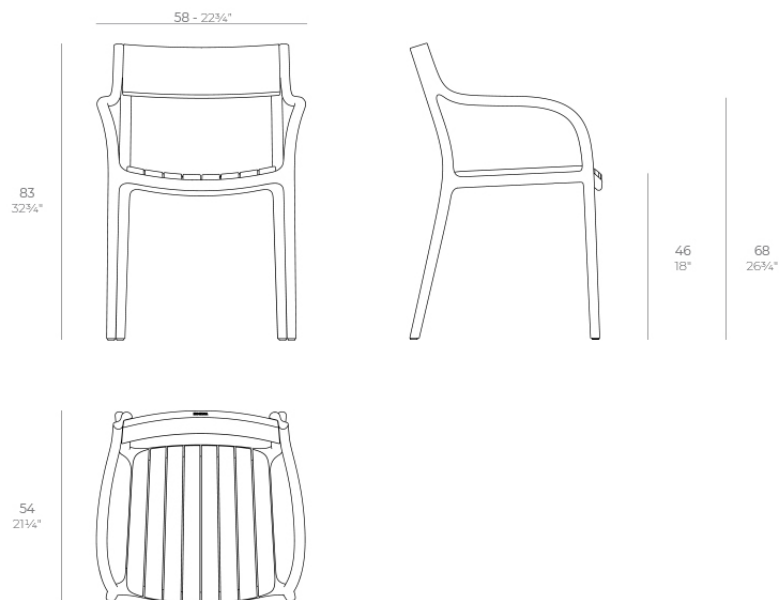

Madison wood

by Eugeni Quitllet

Eugeni Quitllet gives life to Madison, a chair born of the inexhaustible pulse of Manhattan. Inspired by the atmosphere of a New York avenue that combines history and modernity under a single heartbeat, celebrating the changing attitude of the great city and its unmistakable lifestyle.

without losing its elegant character. With an ergonomic backrest and an adaptable seat, it provides a prolonged comfort experience. At the same time, its clean lines and harmonious proportions reinforce a style.

Weight: 4.38 Kg

MADISON Madera Silla con brazos
MADISON Wood Chair with arms
ref. 65060

Finishes

finishes

BASIC PP
Ref. 65060

white

tortora

cream