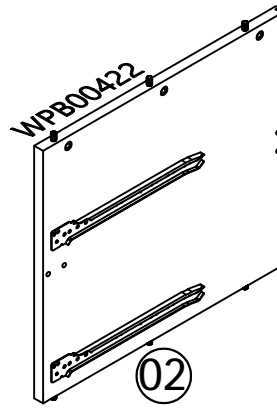

3120212000

2x

2x

2x

4x

4x

2x

8x

2x

4x

4x

4x

4x

4x

4x