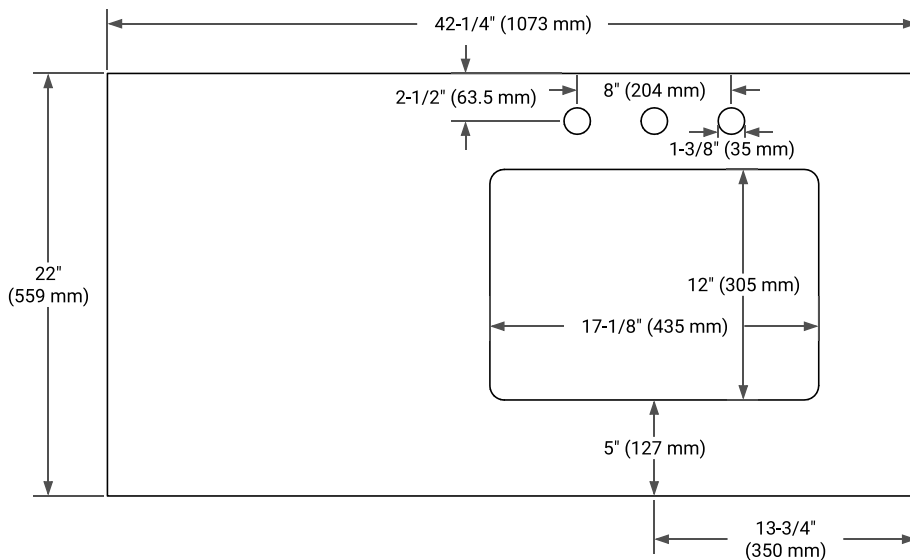

42" RIGHT OFFSET CABINET

BASE CABINET DIMENSIONS

42" W x 21.5" D x 34.5" H

FEATURES

- Solid wood frame & plywood panels
- Dovetail drawers and joints
- Soft closing doors & drawers

HARDWARE FINISHES*

Brushed Nickel Satin Brass Matte Black Polished Chrome

PLAN VIEW

42" RIGHT RECTANGLE SINK COUNTERTOP WITH 1.5 IN. THICKNESS

OVERALL DIMENSIONS

42.25" W x 22" D x 1.5" H

COUNTERTOP OPTIONS

Carrara White Quartz

FEATURES

- Solid countertop with mitered edges & seams
- Undermount white rectangular sink
- Pre-drilled for 8" widespread faucet

INCLUDED

- Countertop
- Matching Backsplash
- Rectangle Sink

COUNTERTOP PLAN VIEW

EDGE SIDE VIEW

THREE DIMENSIONAL COUNTERTOP VIEW