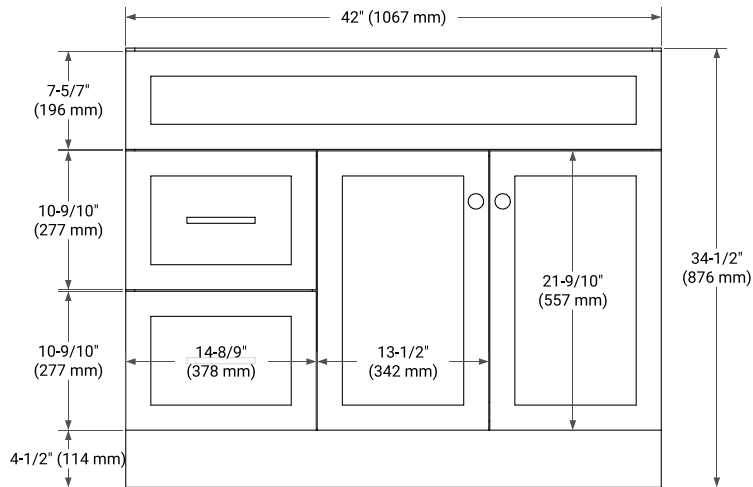

42" RIGHT OFFSET CABINET

BASE CABINET DIMENSIONS

42" W x 21.5" D x 34.5" H

FEATURES

- Solid wood frame & plywood panels
- Dovetail drawers and joints
- Soft closing doors & drawers

HARDWARE FINISHES*

Brushed Nickel   Satin Brass   Matte Black   Polished Chrome

*Hardware comes preinstalled with the illustrated option.
Other finishes are available on our online store if you prefer a different one.*

AVAILABLE COLORS

White   Grey   Midnight Blue   Black

FRONT VIEW

SIDE VIEW

PLAN VIEW