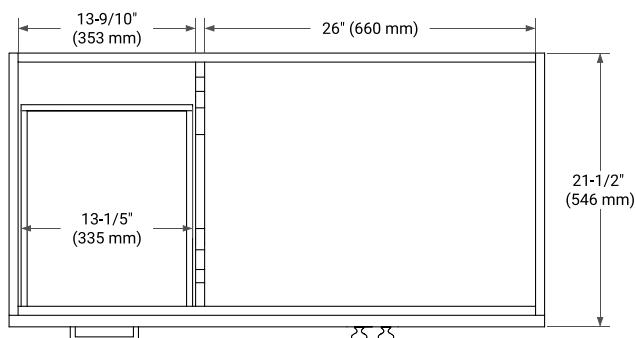

42" RIGHT OFFSET CABINET

BASE CABINET DIMENSIONS

42" W x 21.5" D x 34.5" H

FEATURES

- Solid wood frame & plywood panels
- Dovetail drawers and joints
- Soft closing doors & drawers

HARDWARE FINISHES*

Brushed Nickel Satin Brass Matte Black Polished Chrome

PLAN VIEW

42" RIGHT RECTANGLE SINK COUNTERTOP WITH 1.5 IN. THICKNESS

OVERALL DIMENSIONS

42.25" W x 22" D x 1.5" H

COUNTERTOP OPTIONS

Carrara White Quartz

FEATURES

- Solid countertop with mitered edges & seams
- Undermount white rectangular sink
- Pre-drilled for 8" widespread faucet

INCLUDED

- Countertop
- Matching Backsplash
- Rectangle Sink

COUNTERTOP PLAN VIEW

EDGE SIDE VIEW

THREE DIMENSIONAL COUNTERTOP VIEW