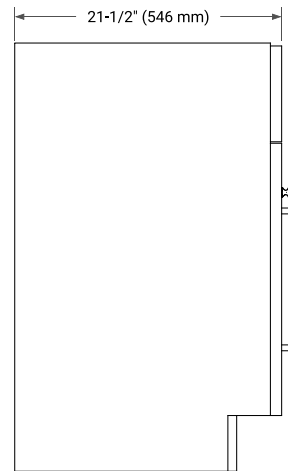

42" RIGHT OFFSET CABINET

BASE CABINET DIMENSIONS

42" W x 21.5" D x 34.5" H

FEATURES

- Solid wood frame & plywood panels
- Dovetail drawers and joints
- Soft closing doors & drawers

HARDWARE FINISHES*

Brushed Nickel Satin Brass Matte Black Polished Chrome

PLAN VIEW

42" RIGHT RECTANGLE SINK COUNTERTOP WITH 1.5 IN. THICKNESS

OVERALL DIMENSIONS

42.25" W x 22" D x 1.5" H

COUNTERTOP OPTIONS

Carrara White Quartz

FEATURES

- Solid countertop with mitered edges & seams
- Undermount white rectangular sink
- Pre-drilled for 8" widespread faucet

INCLUDED

- Countertop
- Matching Backsplash
- Rectangle Sink

COUNTERTOP PLAN VIEW

EDGE SIDE VIEW

THREE DIMENSIONAL COUNTERTOP VIEW