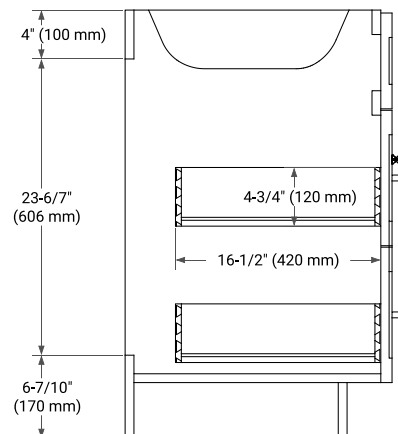

42" RIGHT OFFSET CABINET

BASE CABINET DIMENSIONS

42" W x 21.5" D x 34.5" H

FEATURES

- Solid wood frame & plywood panels
- Dovetail drawers and joints
- Soft closing doors & drawers

HARDWARE FINISHES*

Brushed Nickel Satin Brass Matte Black Polished Chrome

PLAN VIEW

42" RIGHT RECTANGLE SINK COUNTERTOP WITH 1.5 IN. THICKNESS

OVERALL DIMENSIONS

42.25" W x 22" D x 1.5" H

COUNTERTOP OPTIONS

Carrara White Quartz

FEATURES

- Solid countertop with mitered edges & seams
- Undermount white rectangular sink
- Pre-drilled for 8" widespread faucet

INCLUDED

- Countertop
- Matching Backsplash
- Rectangle Sink

COUNTERTOP PLAN VIEW

EDGE SIDE VIEW

THREE DIMENSIONAL COUNTERTOP VIEW