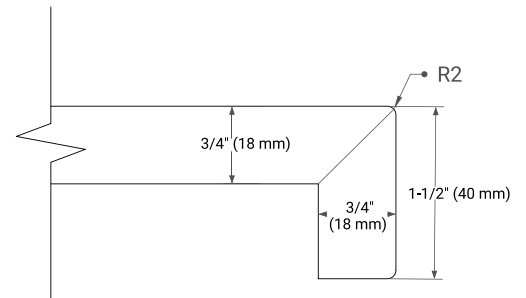

PLAN VIEW

42" RIGHT RECTANGLE SINK COUNTERTOP WITH 1.5 IN. THICKNESS

OVERALL DIMENSIONS

42.25" W x 22" D x 1.5" H

COUNTERTOP OPTIONS

Carrara White Quartz

FEATURES

- Solid countertop with mitered edges & seams
- Undermount white rectangular sink
- Pre-drilled for 8" widespread faucet

INCLUDED

- Countertop
- Matching Backsplash
- Rectangle Sink

COUNTERTOP PLAN VIEW

EDGE SIDE VIEW

THREE DIMENSIONAL COUNTERTOP VIEW