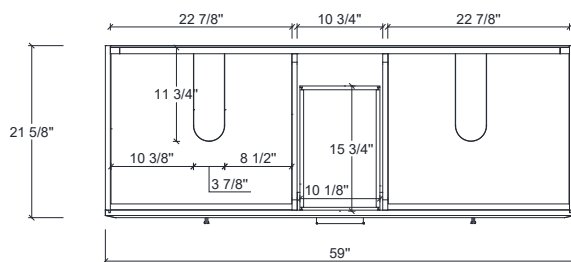

Dimensions

Front

Back

Side

Top

Features

- Solid Wood & Hardwood Construction
- 3 Soft-close Drawers
- 4 Soft-close Doors
- Adjustable leg levelers
- cUPC Undermount Basin

Dimensions:

- 60``X22``X34 1/4``(With Top)
- 59``X21 5/8``X33 1/2``(Vanity Only)

Vanity Finish:

- Oak
- Black Oak

Countertop:

- White Quartz

Certification:

CARB P2