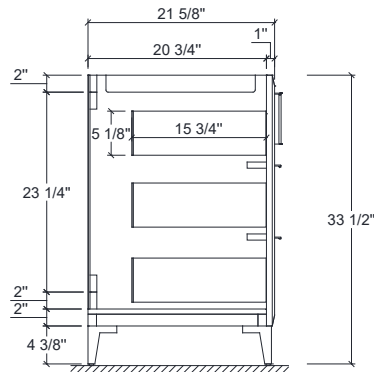

Dimensions

Front

Back

Side

Top

Features

- Solid Wood & Hardwood Construction
- 3 Soft-close Drawers
- 4 Soft-close Doors
- Adjustable leg levelers
- cUPC Undermount Basin

Dimensions:

- 60``X22``X34 1/4``(With Top)
- 59``X21 5/8``X33 1/2``(Vanity Only)

Vanity Finish:

- Oak
- Black Oak

Countertop:

- White Quartz

Certification:

CARB P2