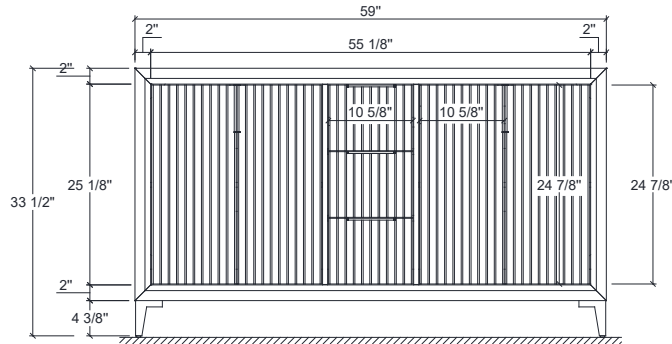

Dimensions

Front

Back

Side

Top

Features

- Solid Wood & Hardwood Construction
- 3 Soft-close Drawers
- 4 Soft-close Doors
- Adjustable leg levelers
- cUPC Undermount Basin

Dimensions:

- 60``X22``X34 1/4``(With Top)
- 59``X21 5/8``X33 1/2``(Vanity Only)

Vanity Finish:

- Oak
- Black Oak

Countertop:

- White Quartz

Certification:

CARB P2