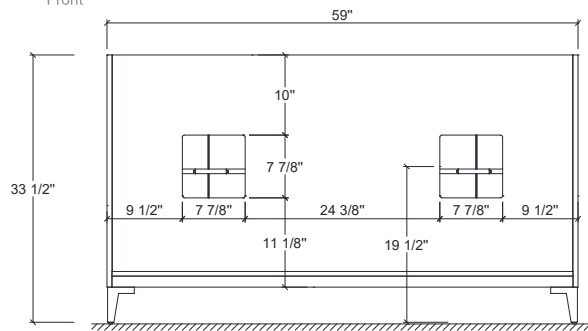

Dimensions

Front

Back

Side

Top

Features

- Solid Wood & Hardwood Construction
- 3 Soft-close Drawers
- 4 Soft-close Doors
- Adjustable leg levelers
- cUPC Undermount Basin

Dimensions:

- 60``X22``X34 1/4``(With Top)
- 59``X21 5/8``X33 1/2``(Vanity Only)

Vanity Finish:

- Oak
- Black Oak

Countertop:

- White Quartz

Certification:

CARB P2